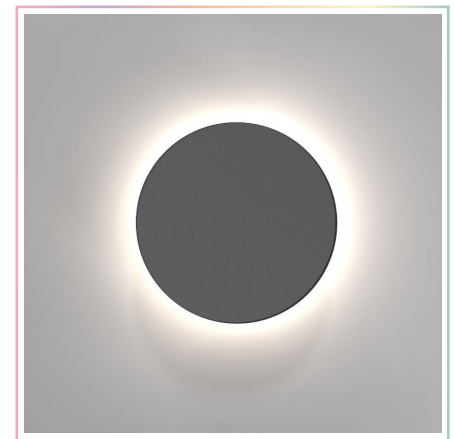

**DESCRIPTION**

MAYA-WS Wall mounted luminaire finished in a sand grey coated aluminum. Suitable for the front door, fences and pathway illumination.

MAYA-WS-W30K-12W-SG

MAYA-WS-W40K-12W-SG

MAYA-WS-W60K-12W-SG

**FEATURES**

<b>Application:</b>	Outdoor wall light
<b>Light colors</b>	3000K
	4000K
	6000K
<b>Dimensions</b>	15 cm diameter/5.90 Inch. 5 cm in height/1.96 Inch.
<b>Wattage</b>	12W
<b>CRI</b>	80
<b>Fixture Finish</b>	Sand Grey
<b>Fixture Material</b>	Made of die-casting aluminum and acrylic
<b>IP</b>	IP54
<b>Voltage</b>	24 VDC Cable 20 cm
<b>Lamp Life</b>	50,000 hours
<b>Working Temperature</b>	40±50°C
<b>Maximum Wattage</b>	2 x 3W COB-Epistar