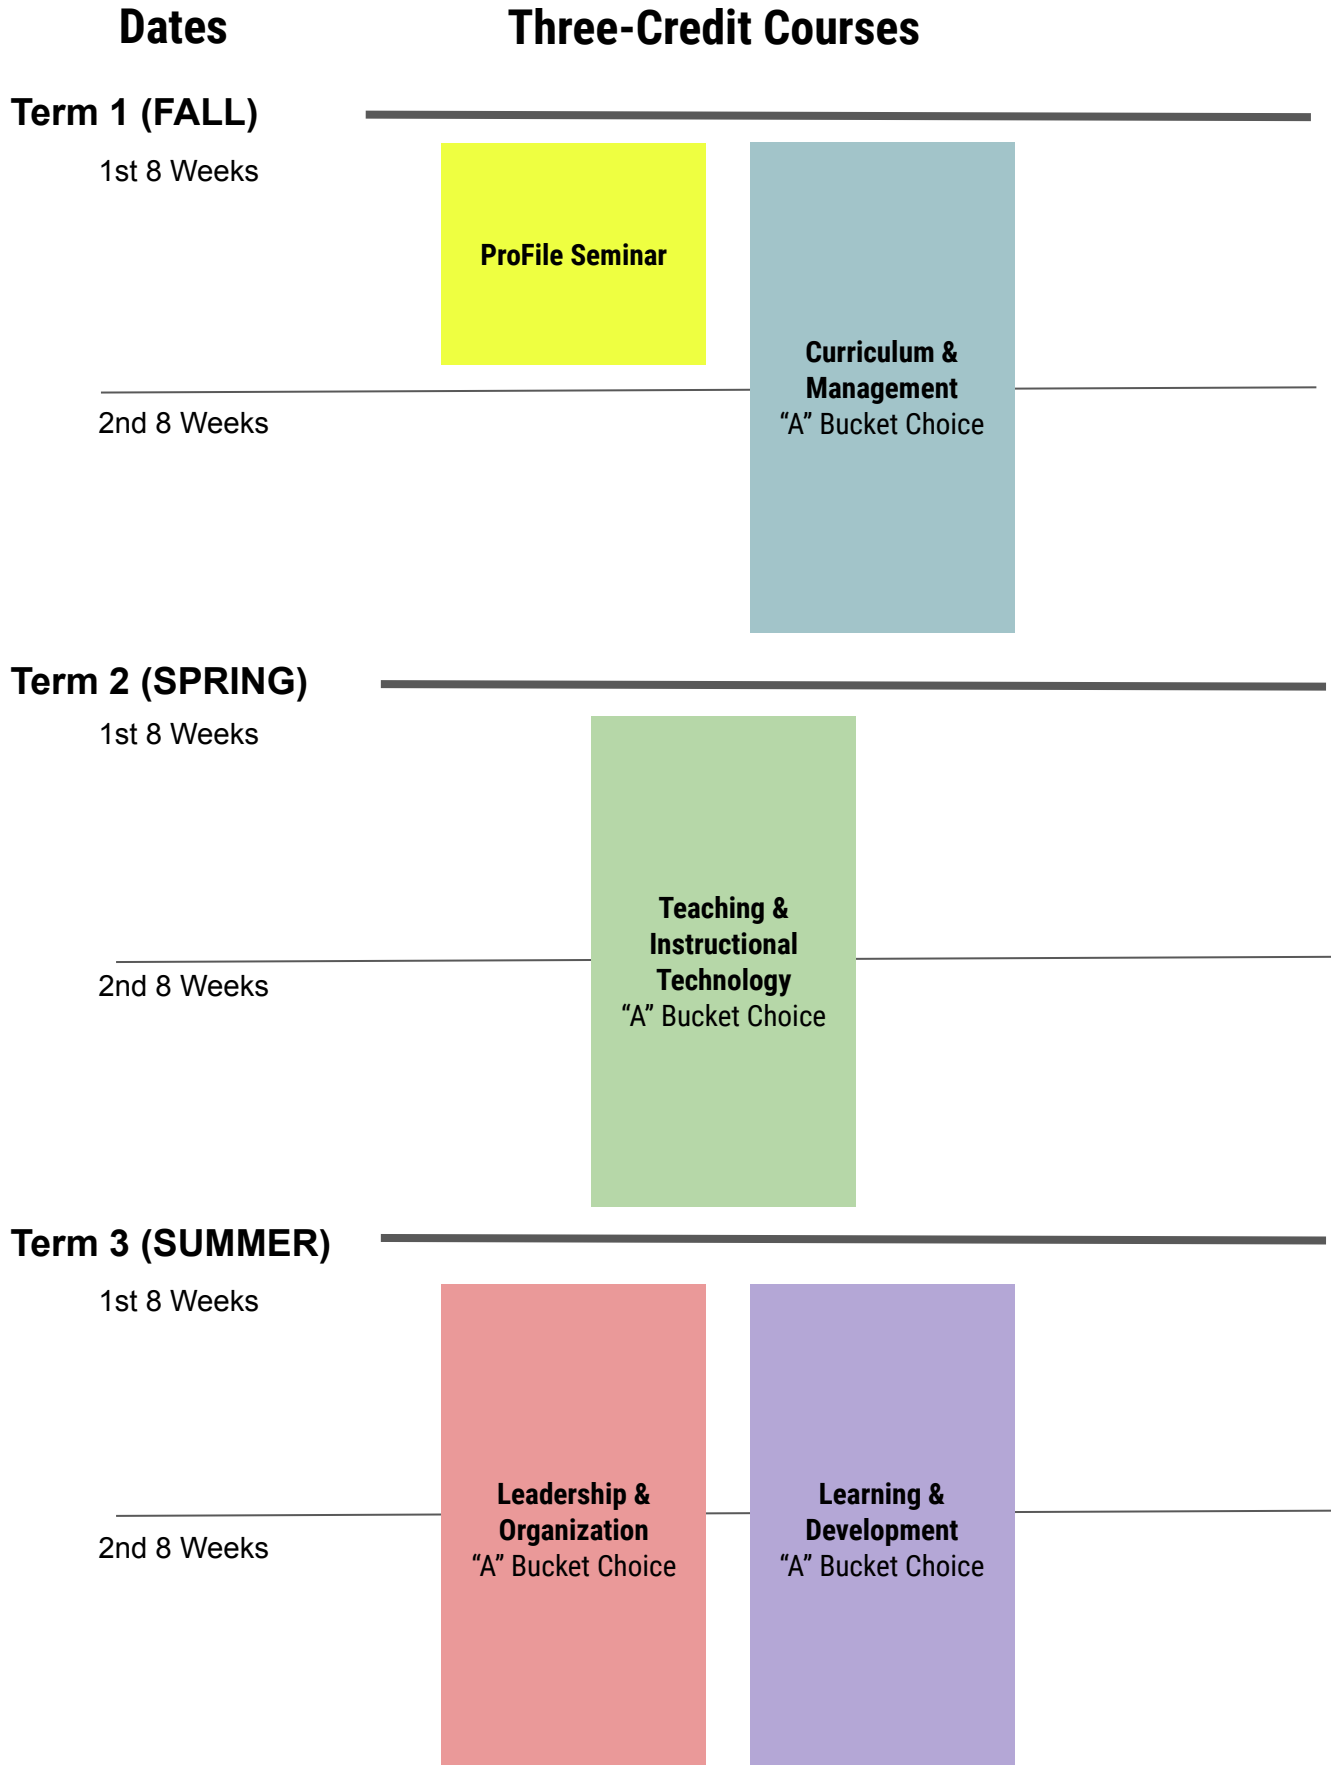

Profile C Timeline

Three Year Track: Year 1

Profile C Timeline

Three Year Track: Year 2

Dates

Three-Credit Courses

Term 4 (FALL)

1st 8 Weeks

2nd 8 Weeks

**Assessment &
Evaluation**
"A" Bucket Choice

Term 5 (SPRING)

1st 8 Weeks

2nd 8 Weeks

**Learning &
Development**
"B" Bucket Choice

Term 6 (SUMMER)

1st 8 Weeks

2nd 8 Weeks

**Leadership &
Organization**
"B" Bucket Choice

Profile C Timeline

Three Year Track: Year 3

Dates

Three-Credit Courses

Term 7 (FALL)

1st 8 Weeks