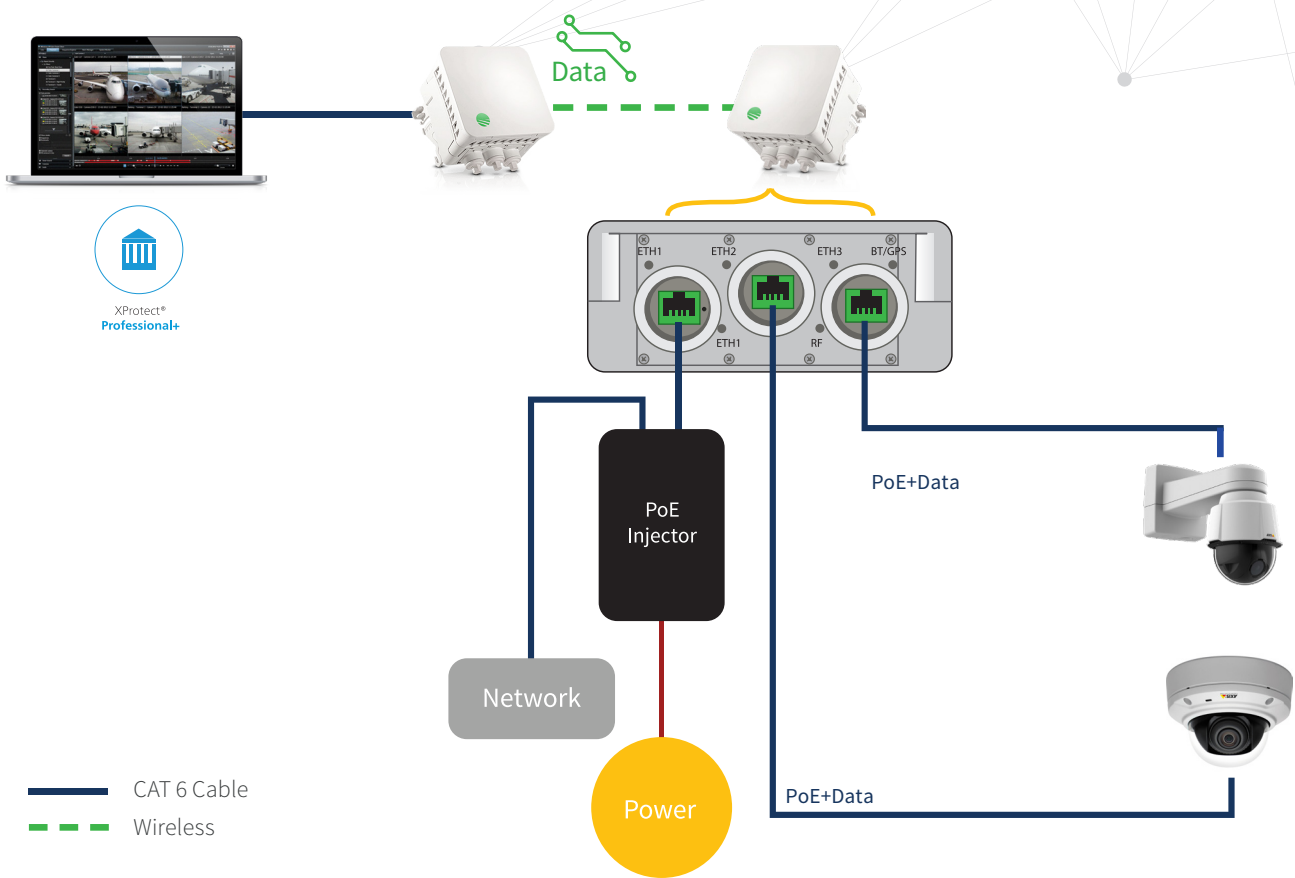

- Multi-gigabit capacity connecting multiple HD and 4K cameras
- Interference-free video surveillance connectivity
- 256 bit AES encryption, complete security
- Very low latency and high reliability
- 99.999% link availability
- Affordable plug & play auto-align solution for simple installation
- PoE out feature for powering up to 2 cameras directly per radio

Over 200 smart city networks deployed across the globe are built on Siklu

The City of Fort Myers selects Siklu's mmWave wireless for its **Video Surveillance System**

Siklu **backhauls hybrid HD-CCTV, smart parking and public Wi-Fi** in the Town of Vail, CO

Smart Cities

Transportation

Campuses
(education, healthcare, business parks)

Industrial

Commercial

- Multigigabit Backhaul
- Street Level Connectivity
- Fiber Connection
- 📷 Camera
- 📞 Emergency Call Box

Empowering Video Surveillance Connectivity

Siklu's radios are the most deployed millimeter wave systems in the world

MultiHaul™
Point-to-Multipoint

Plug & Play
Street level Up To 1.8 Gbps Aggregated

EtherHaul™
Street Level

Up To 1 Gbps Aggregated

EtherHaul™
Rooftop