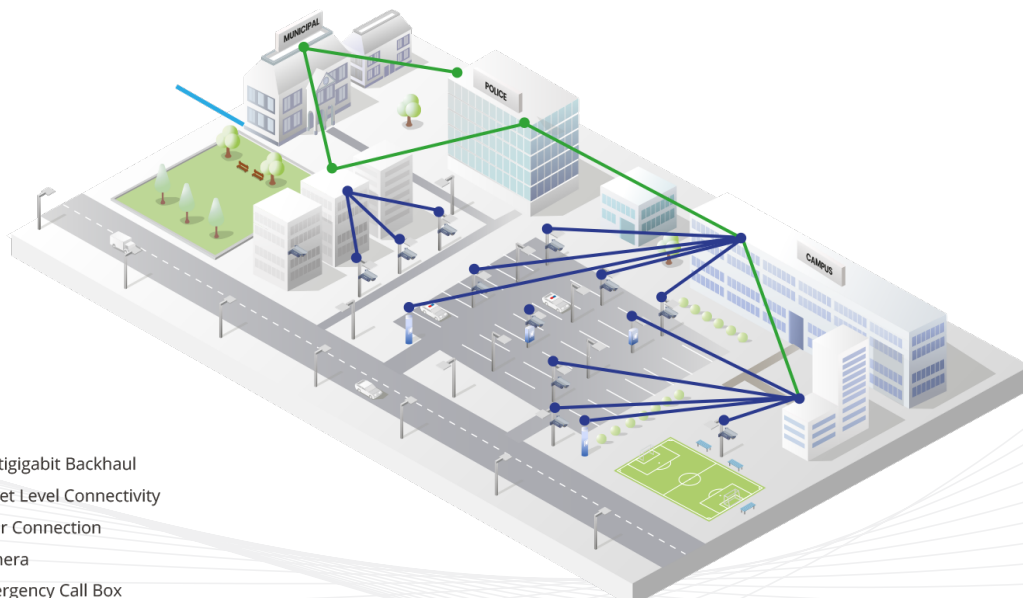

- Multi-gigabit capacity connecting multiple HD and 4K cameras
- Interference-free video surveillance connectivity
- 256 bit AES encryption, complete security
- Very low latency and high reliability
- 99.999% link availability
- Affordable plug & play auto-align solution for simple installation
- PoE out feature for powering up to 2 cameras directly per radio

Over 200 smart city networks deployed across the globe are built on Siklu

The City of Fort Myers selects Siklu's mmWave wireless for its **Video Surveillance System**

Siklu **backhauls hybrid HD-CCTV, smart parking and public Wi-Fi** in the Town of Vail, CO

Smart Cities

Transportation

Campuses
(education, healthcare, business parks)

Industrial

Commercial

- Multigigabit Backhaul
- Street Level Connectivity
- Fiber Connection
- 📷 Camera
- 📞 Emergency Call Box

Empowering Video Surveillance Connectivity

Siklu's radios are the most deployed millimeter wave systems in the world

MultiHaul™
Point-to-Multipoint

Plug & Play
Street level Up To 1.8 Gbps Aggregated

EtherHaul™
Street Level

Up To 1 Gbps Aggregated

EtherHaul™
Rooftop