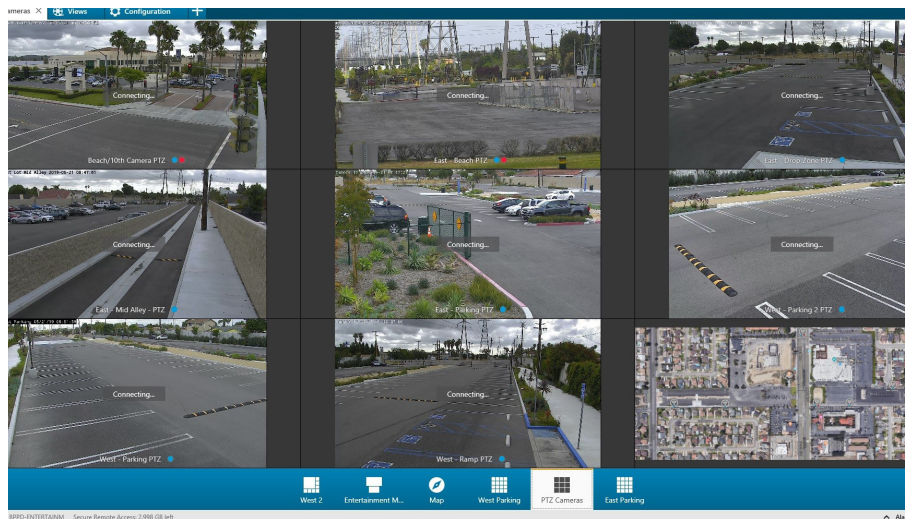

Challenge

The concept of expanding the existing video security network was straight forward. However actually putting the cameras where they were needed and still connecting them into the main video monitoring center at the police station was not a simple task. The cameras and Code Blue call boxes had to be spread out throughout the Entertainment Zone, typically where there was no copper or fiber available.

Both the camera network and the call boxes reliability and security where of paramount importance to the Buena Park Police. The solution had to support these two needs as well as provide flexibility in location and all according to budget. While in some places fiber was available, it was owned and operated by other entities, meaning the very mission critical traffic from the cameras and call boxes could not be guaranteed priority. This situation led Specialized Installations and the Buena Park Police Department to look into an alternate approach.

Emergency Phone Pedestals with IP5000 phones were deployed and connected. Ultimately the video traffic transported to the Buena Park Police Department where an Axis Camera Station management system gathered and presented the video stream to police monitoring stations and a 75" media wall.