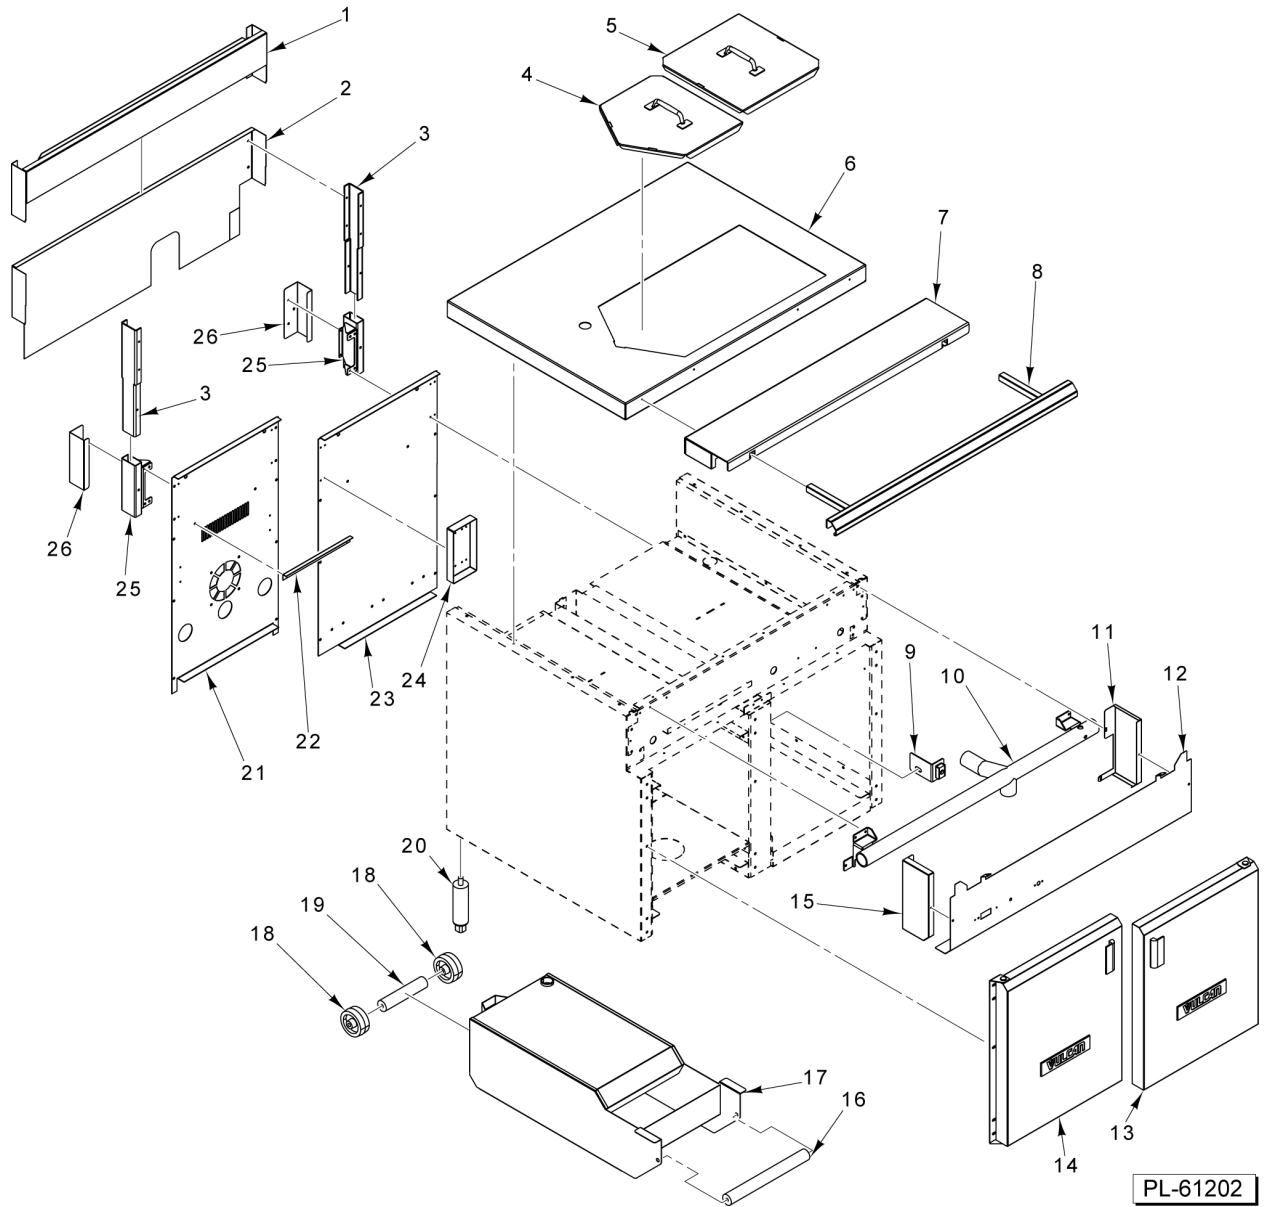

PL-61200

**TANK ASSEMBLY (VCS36)**

**TANK ASSEMBLY (VCS36)**

ILLUS.	PART NO.	NAME OF PART	AMT.
PL-61200			
1	00-960456-00002	Spigot.....	1
2	00-960417-000G1	Plug - Drain.....	1
3	00-960448-000G1	Tank Assy. (Incls. Items 4 thru 6).....	1
4	00-960450-00001	Element.....	6
5	00-960465-00001	Probe - Temp.....	6
6	00-960466-00001	Washer.....	AR
7		Nut M5 x 1.....	AR
8	00-960377-00001	Bracket - Thermostat.....	1
9	00-958827-000G1	Thermostat (High Limit) (With Mounting Plate).....	1
10	00-960398-000G2	Pipe - Drain.....	1
11	00-960463-00002	Hose.....	1
12	00-960407-00001	Mount - Solenoid.....	1
13	00-960453-00001	Solenoid.....	1
14	00-960463-00001	Hose.....	1

**PANELS (VCS18)**

**PANELS (VCS18)**

ILLUS. PL-61201	PART NO.	NAME OF PART	AMT.
1	00-960411-00001	Backsplash.....	1
2	00-957163-00001	Shield - Heat.....	1
3	00-497998-00001	Channel.....	2
4	00-960405-00001	Mount - Faucet.....	1
5	00-960381-000G2	Cover Assy. (Rear).....	1
6	00-960381-000G1	Cover Assy. (Front).....	1
7	00-960394-000G1	Frame Assy. - Tank.....	1
8	00-958637-000G3	Cover - Front.....	1
9	00-958638-000G1	Rail Assy.....	1
10	00-960339-00001	Bracket.....	1
11	00-960409-000G1	Cover - Manifold Assy.....	1
12	00-960339-00002	Bracket.....	1
13	00-960467-00G18	Manifold (18 In.) (Optional).....	1
14	00-960415-000G1	Magnet Plate Assy.....	1
15	00-960460-000G1	Door (18 In.) (RH).....	1
16	00-960379-00001	Handle.....	1
17	00-960386-000G1	Drain Caddy (Optional).....	1
18	00-960378-00001	Wheel.....	2
19	00-960379-00002	Handle.....	1
20	00-413112-00007	Leg (6-1/4 In.) (SST).....	4
21	00-960392-00001	Panel - Rear.....	1
22	00-497987-000G1	Bracket.....	2
23	00-499037-00001	Trim - Rear.....	2
24	00-960396-00001	Support - Rear.....	1