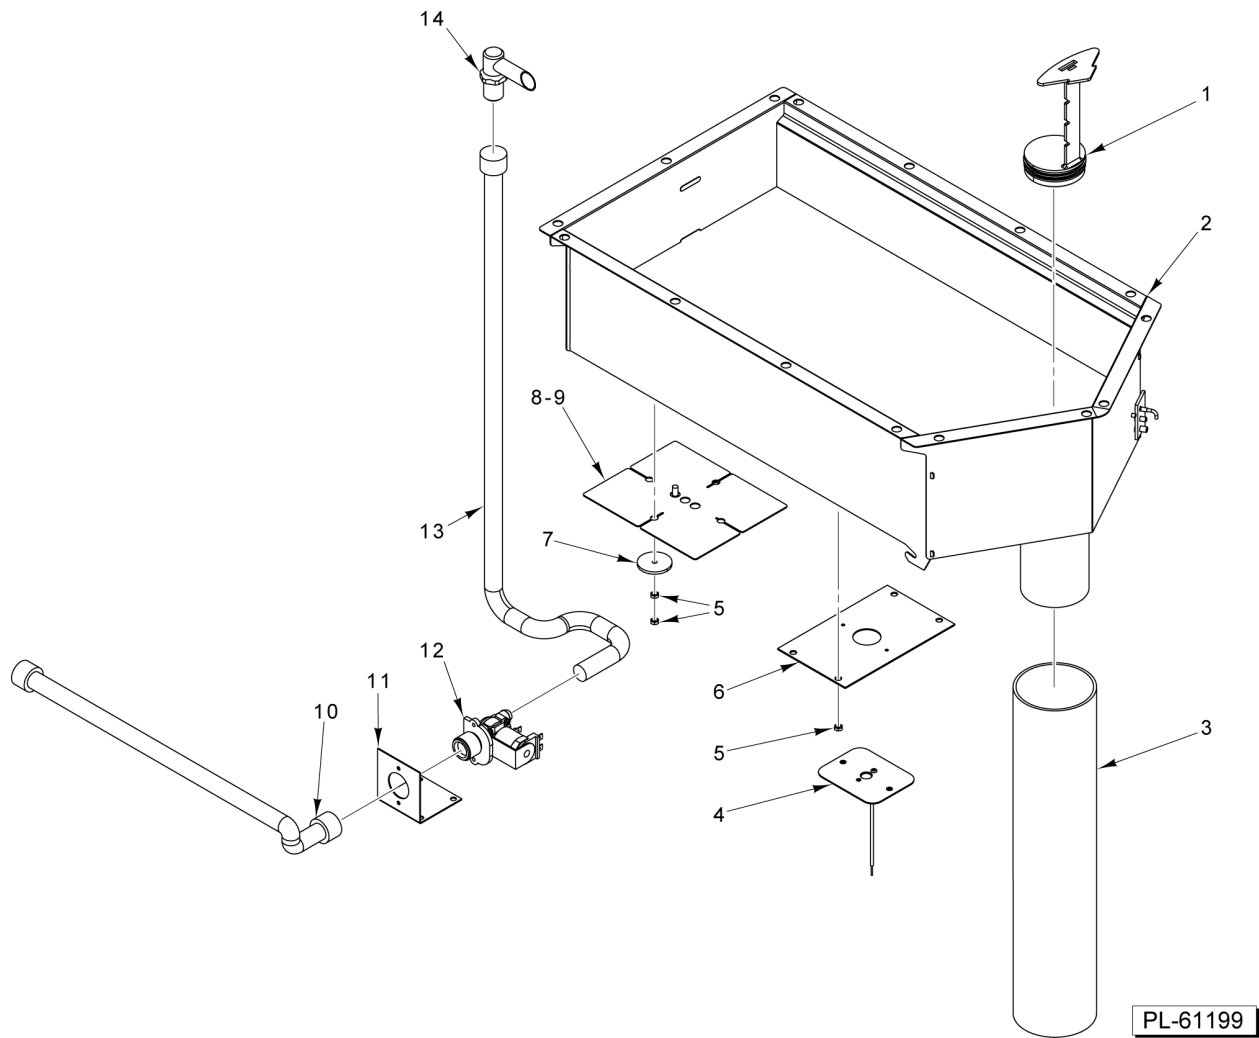

**Table of Contents**

5	ELECTRICAL COMPONENTS
7	TANK ASSEMBLY (VCS18/VCS36D)
9	TANK ASSEMBLY (VCS36)
11	PANELS (VCS18)
13	PANELS (VCS36)
15	PANELS (VCS36D)

21 00-960373-00001 Cable - Data  
 22 00-960473-00001 Heat Shield - Cable  
**PARTS NOT ILLUSTRATED**

**ELECTRICAL COMPONENTS**

**ELECTRICAL COMPONENTS**

ILLUS.	PART NO.	NAME OF PART	AMT.
PL-61198			
1	00-960452-000G1	Board - Fascia.....	1
2	00-960458-00001	Potentiometer - Temperature Selector.....	1
3	00-960457-00001	Switch - Selector.....	1
4	00-960731	Button - Switch.....	1
5	00-960409-000G1	Cover - Manifold Assy.....	1
6	00-960383-00001	Overlay - Control.....	1
7	00-960329-00001	Knob.....	2
8	00-960399-00001	Enclosure - Terminal Block.....	1
9	00-417856-00001	Lug - Grounding (With Set Screw).....	1
10	00-960454-00001	Block - Fuse.....	1
11	00-960455-00001	Fuse (40 Amp.).....	3
12	00-410472-00008	Block - Terminal (3-Pole).....	1
13	00-960404-00001	Cover - Terminal Block.....	1
14	00-960402-00001	Cover - Control.....	1
15	00-960408-00001	Contactorm.....	1
16	00-960451-000G1	Board - Relay (Incls. Item 15).....	1
17	00-960401-00001	Enclosure - Control.....	1
18	00-960412-00001	Support - Control.....	2
19	00-960836	Cord - Fan.....	1
20	00-960832	Fan (240 V.).....	1
21	00-960373-00001	Cable - Data.....	1
22	00-960473-00001	Heat Shield - Cable.....	1