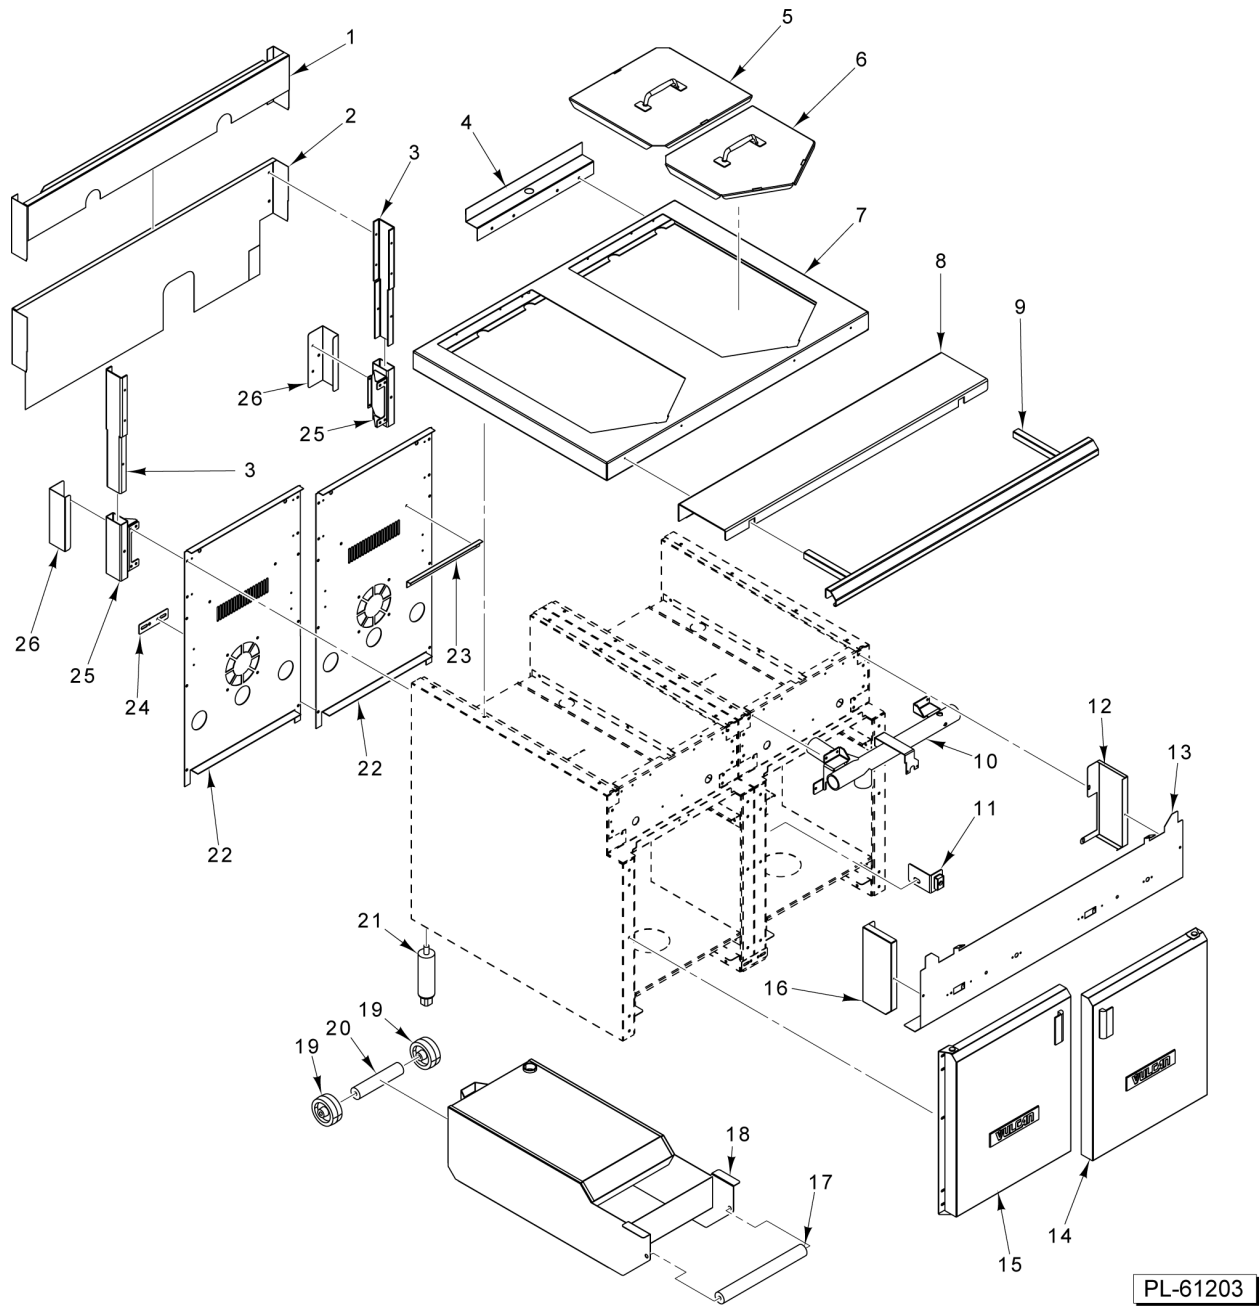

PANELS (VCS36D)

PANELS (VCS36D)

ILLUS. PL-61203	PART NO.	NAME OF PART	AMT.
1	00-960411-00002	Backsplash.....	1
2	00-497996-00001	Shield - Heat.....	1
3	00-497998-00001	Channel.....	2
4	00-960405-00001	Mount - Faucet.....	1
5	00-960381-000G2	Cover Assy.....	1
6	00-960381-000G1	Cover Assy.....	1
7	00-960394-000G3	Tank Frame Assy.....	1
8	00-957236-000G3	Cover - Front.....	1
9	00-957239-000G1	Front Top Slide Rail Assy.....	1
10	00-960467-00G18	Manifold (18 In.) (Optional).....	2
11	00-960415-000G1	Magnet Plate Assy.....	2
12	00-960339-00001	Bracket.....	1
13	00-960409-000G3	Manifold Cover Assy.....	1
14	00-960460-000G1	Door (18 In.) (RH).....	1
15	00-960460-000G2	Door (18 In.) (LH).....	1
16	00-960339-00002	Bracket.....	1
17	00-960379-00001	Handle.....	2
18	00-960386-000G1	Drain Caddy (Optional).....	2
19	00-960378-00001	Wheel.....	4
20	00-960379-00002	Handle.....	2
21	00-413112-00007	Leg (6-1/4 In.) (SST).....	8
22	00-960392-00001	Panel - Rear.....	2
23	00-960396-00001	Support - Rear.....	2
24	00-960416-00001	Plate - Splice.....	1
25	00-497987-000G1	Bracket.....	2
26	00-499037-00001	Trim - Rear.....	2