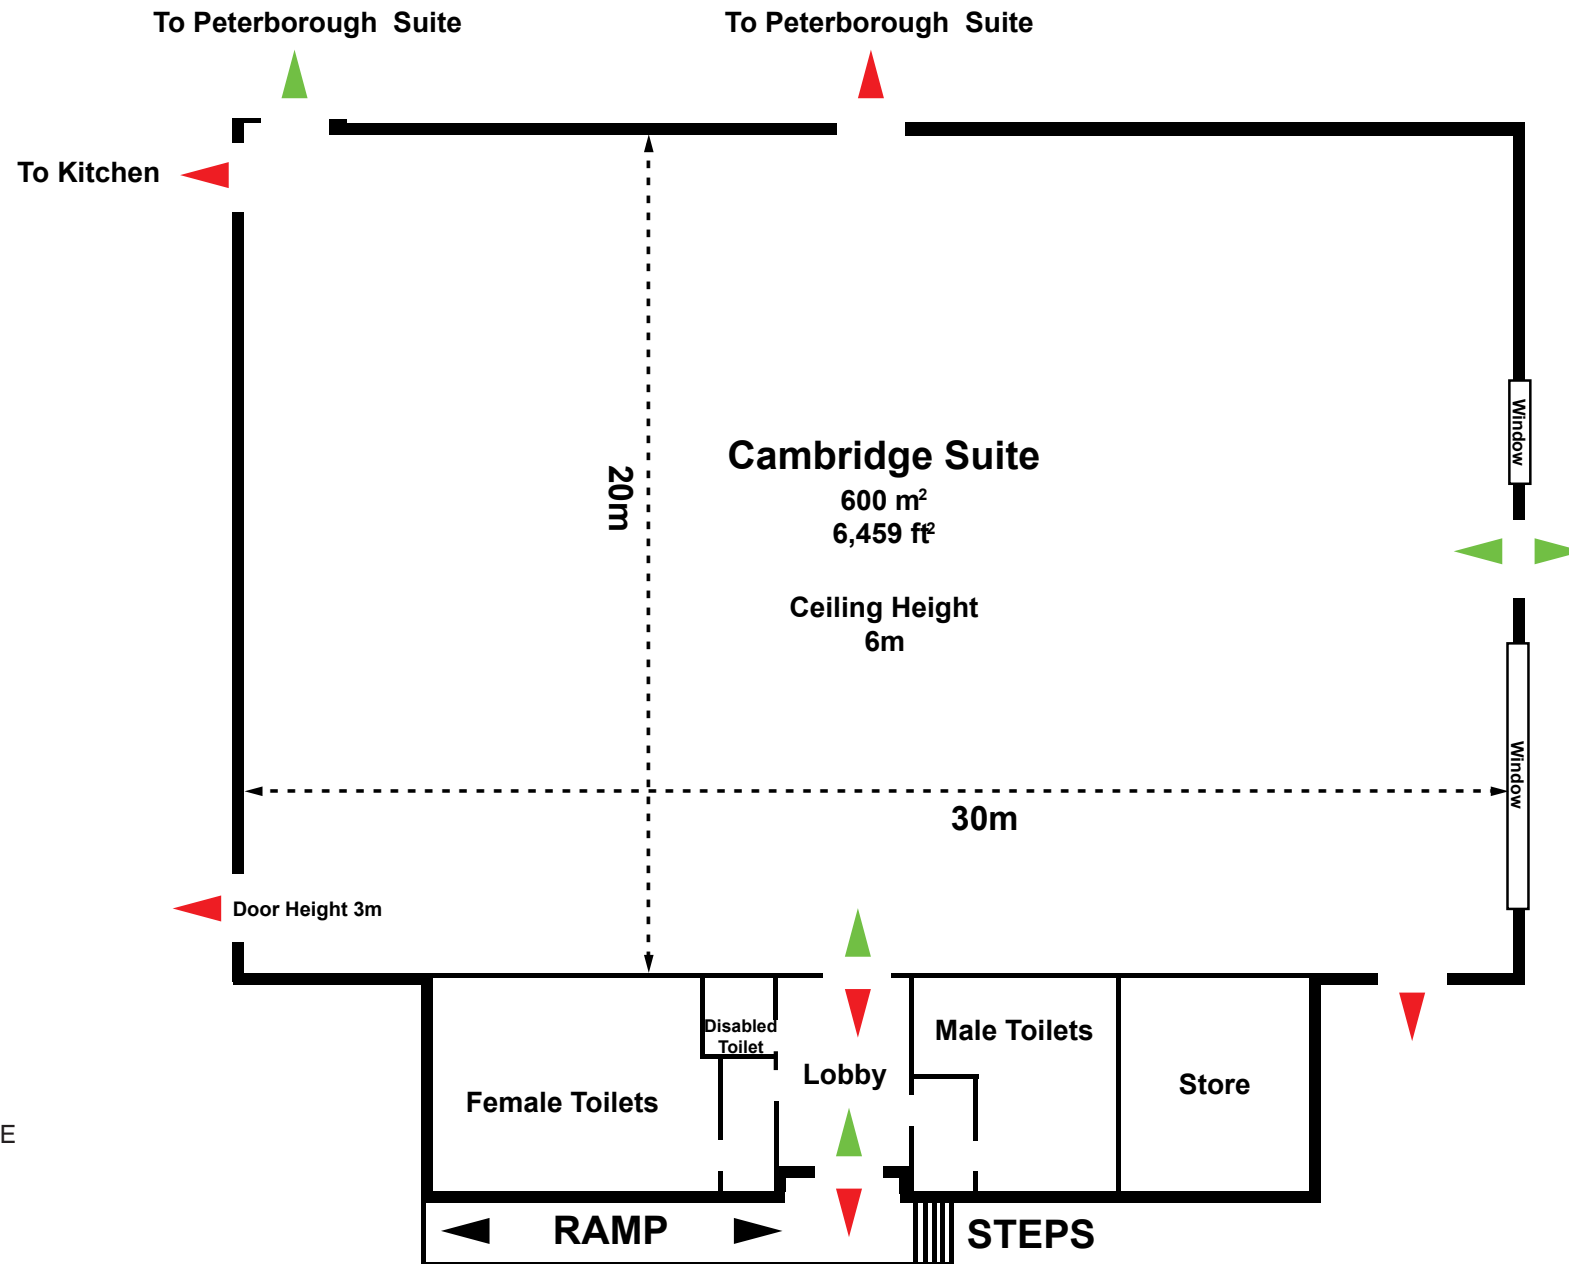

Cambridge Suite

KEY

▲ ENTRANCE

▲ FIRE EXIT

ALL MEASUREMENTS ARE APPROXIMATE