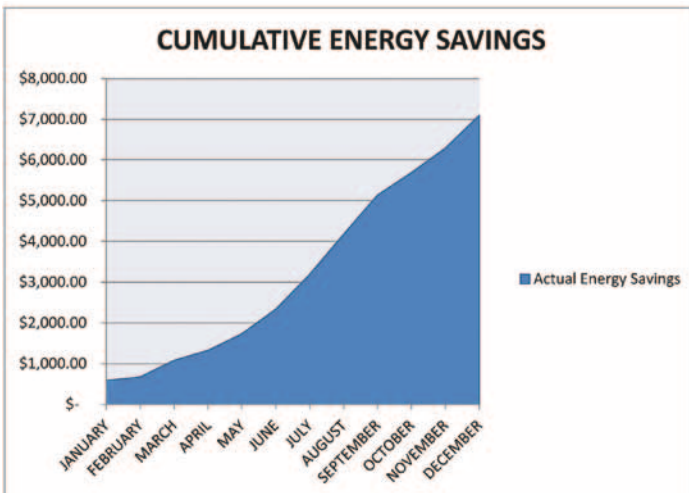

## Making “Green” Pay Off

The new Goodwill store in Grand Island is a testament to the art and science of environmentally-friendly construction. Beneath good looks and functional design, Goodwill also wanted to maximize the building’s efficiency. Embracing green construction techniques allows Goodwill to practice responsible corporate citizenship and control operating costs, which keeps retail prices affordable.