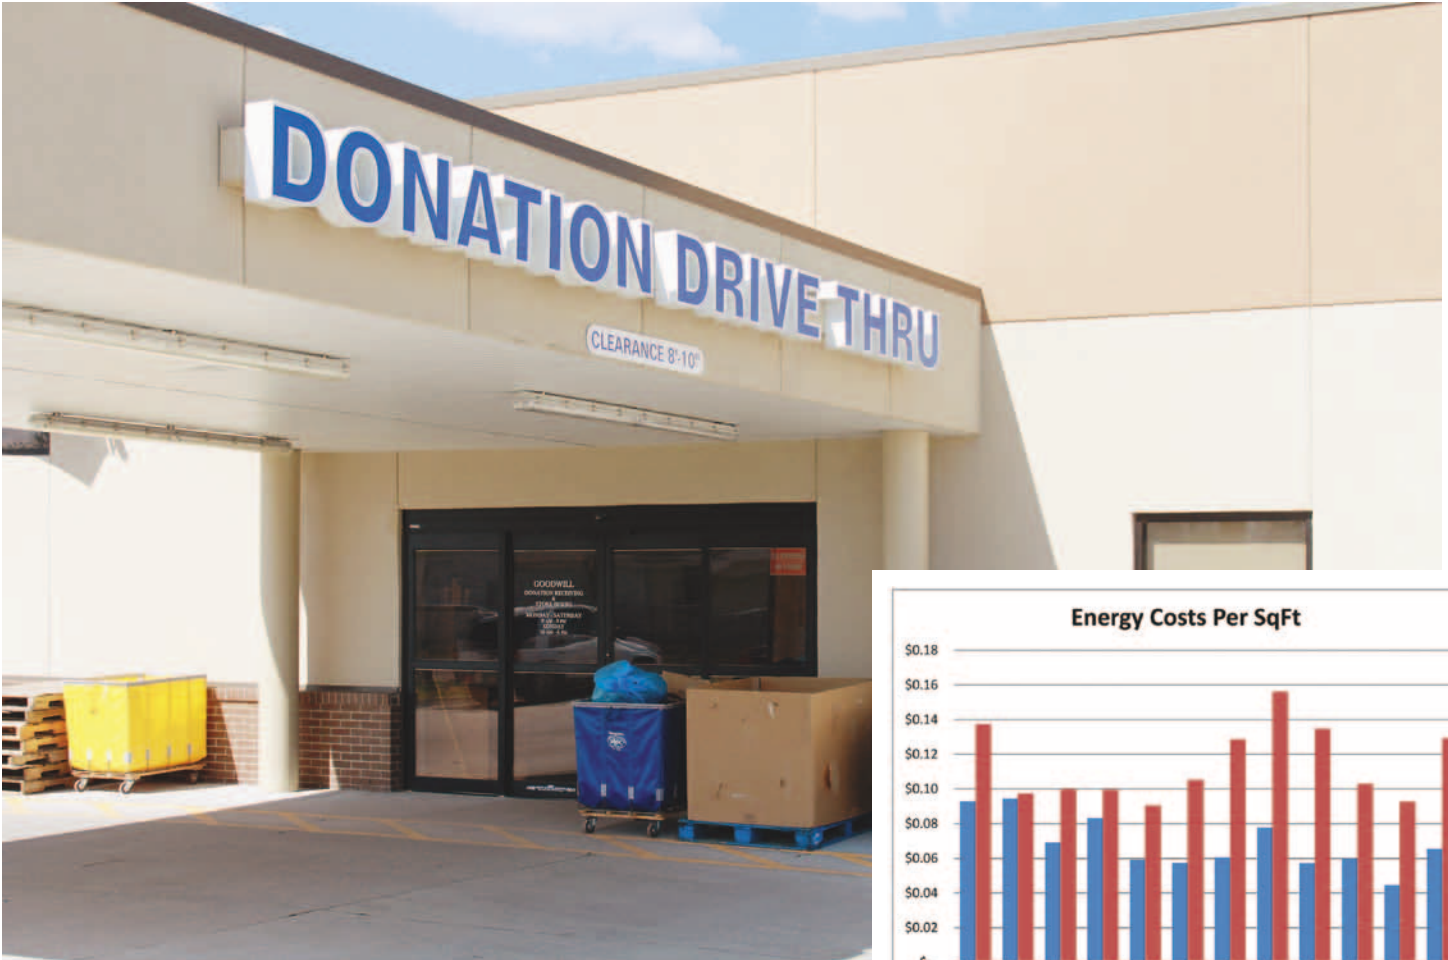

Making “Green” Pay Off...

A covered donation center protects Goodwill’s donors from the elements. As you can see by the comparison equalizer on the right, the savings are evident.