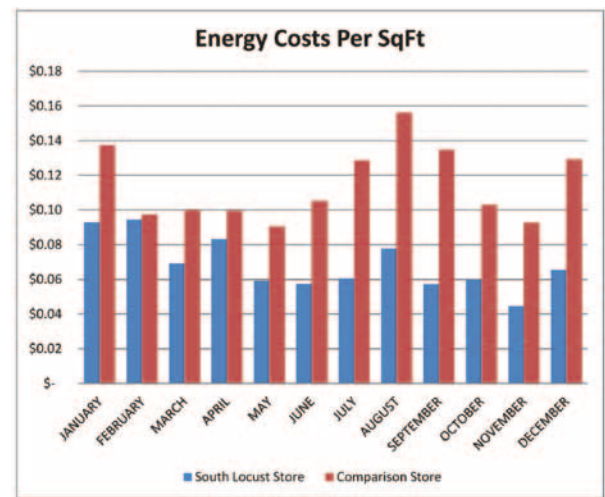

LACY
CONSTRUCTION
COMPANY
3356 W. Old Highway 30
P.O. Box 188
Grand Island, NE 68802

Visit our website at www.lacygc.com