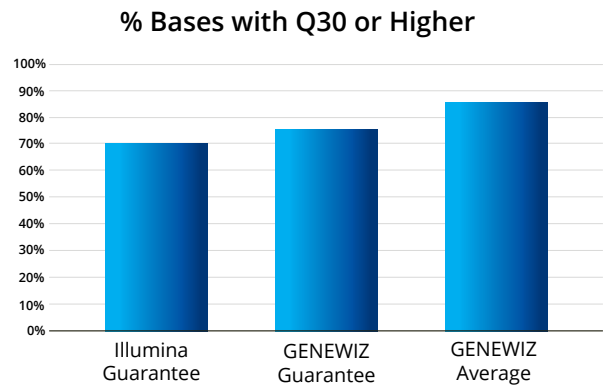

SUPERIOR DATA QUALITY

- Stringent quality control at each step
- Automated processes improve reproducibility
- More usable data from each project: $\geq 75\%$ bases with $\geq Q30$

INDUSTRY-LEADING TURNAROUND TIME

NOW OFFERING!
Express Service
Get Data 5-10 Days Faster

- Express service upgrade delivers results 5-10 business days faster with guaranteed turnaround time
- Latest platforms provide highest throughput and fastest run times
- >98% projects delivered on time