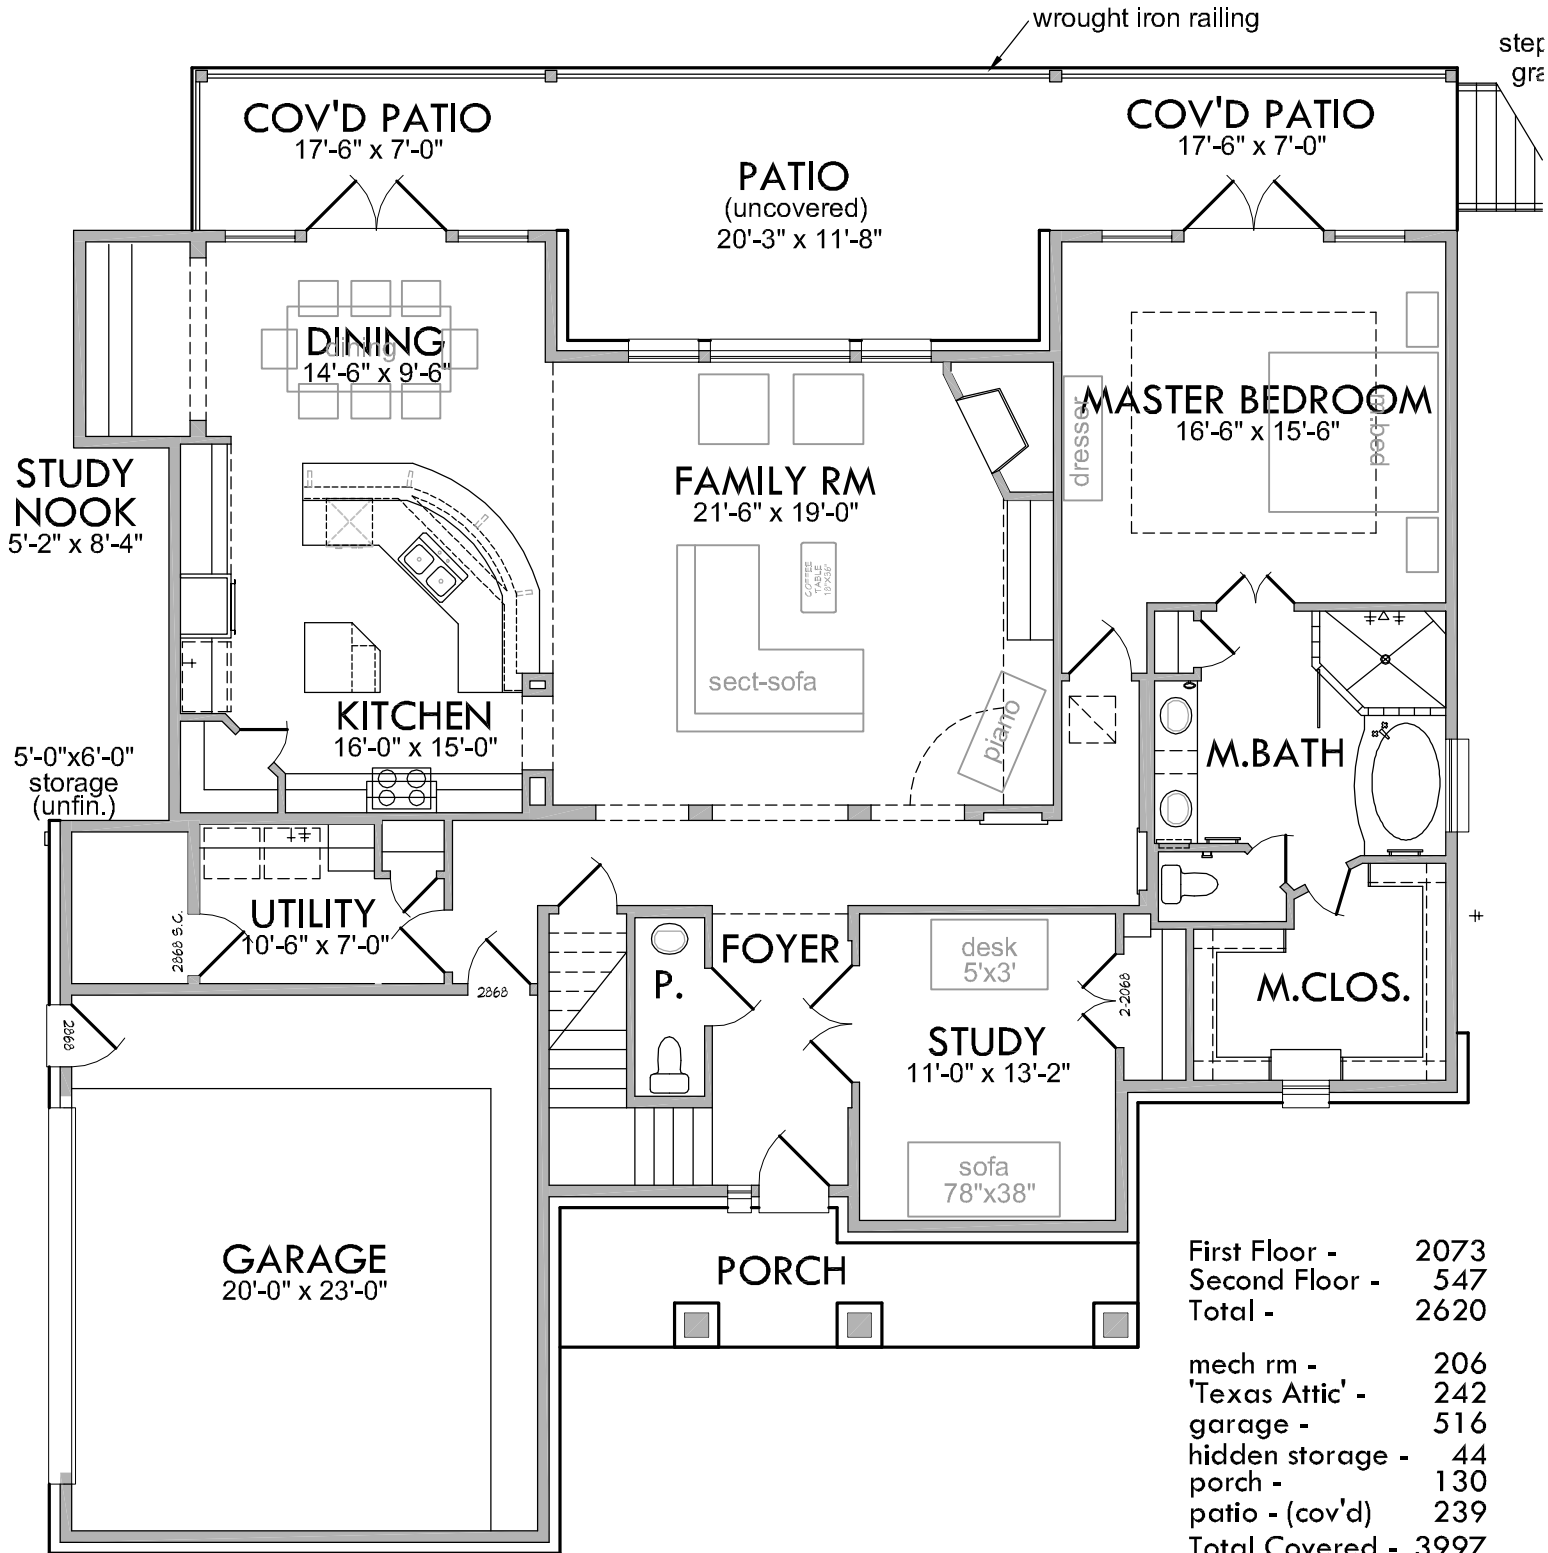

KURK★HOMES

Custom Builders

First Floor -	2073
Second Floor -	547
Total -	2620
mech rm -	206
'Texas Attic' -	242
garage -	516
hidden storage -	44
porch -	130
patio - (cov'd)	239
Total Covered -	3997
Total Slab -	3239
patio - (uncov'd)	237

10-003
2626
60'-11" x 64'-9"

KURK★HOMES

Custom Builders

Brundret Residence

24 Jan 11

Plans, specifications, community amenities, standard features, availability and prices are subject to change without notice. Calculations for square footage are approximate.

10-003
2626
60'-11" x 62'-5"