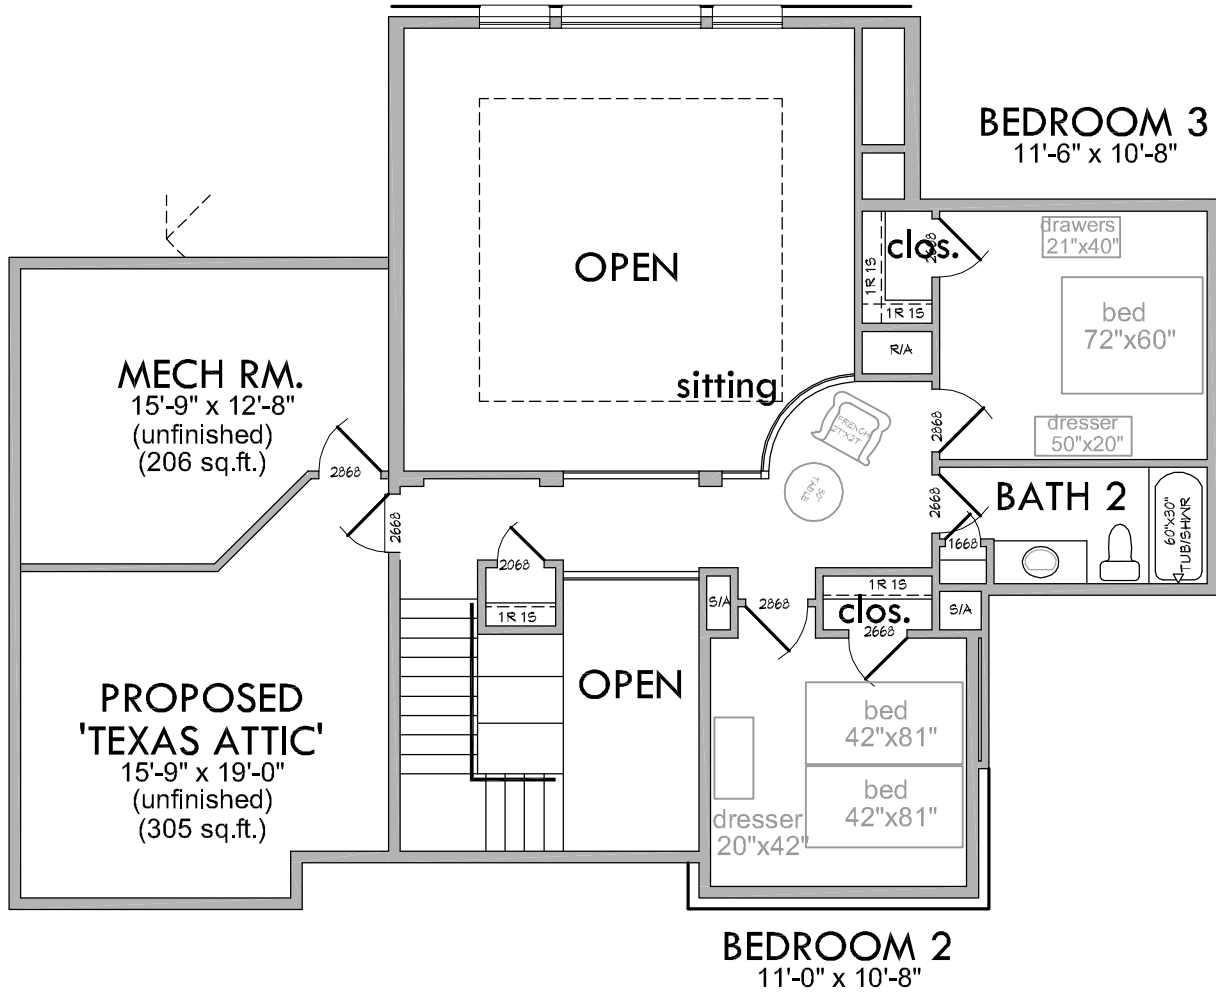

10-003
2626
60'-11" x 64'-9"

KURK★HOMES

Custom Builders

Brundret Residence

24 Jan 11

Plans, specifications, community amenities, standard features, availability and prices are subject to change without notice. Calculations for square footage are approximate.

10-003
2626
60'-11" x 62'-5"