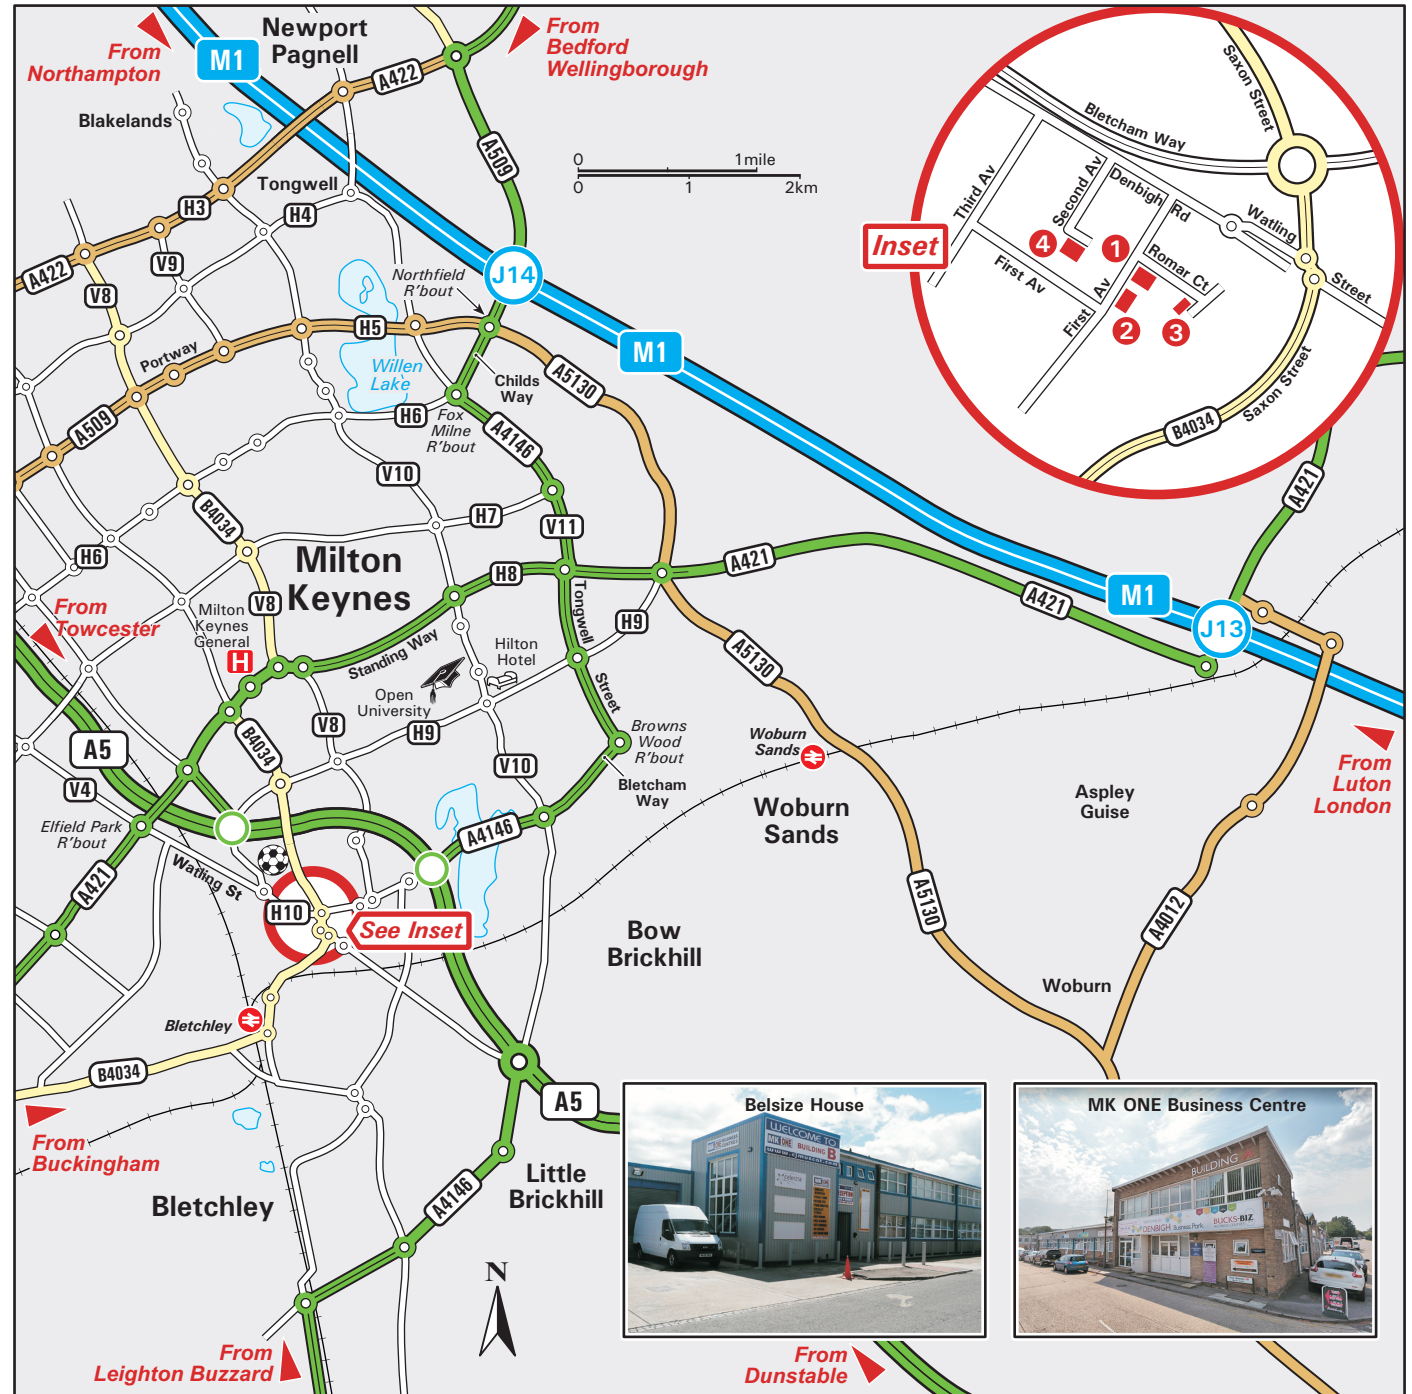

MK ONE Business Centre

By Train

- Bletchley Station is on the main line between Milton Keynes Central Station and London Euston Station. Taxis are available from outside the station.
- We are a short taxi ride from the station.
- For further information about train times and fares, visit www.nationalrail.co.uk or telephone the National Rail Enquiries Line on 08457 48 49 50.

Belsize House