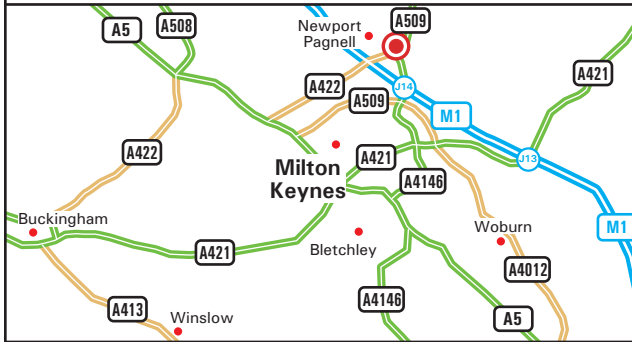

BUCKS-BIZ

BUSINESS CENTRES .com

**Bucksbiz Business Centres
Interchange House
Howard Way
Newport Pagnell MK16 9PY**

Tel: +44 (0)1908 821000
Fax: +44 (0)1908 821001
www.bucks-biz.co.uk