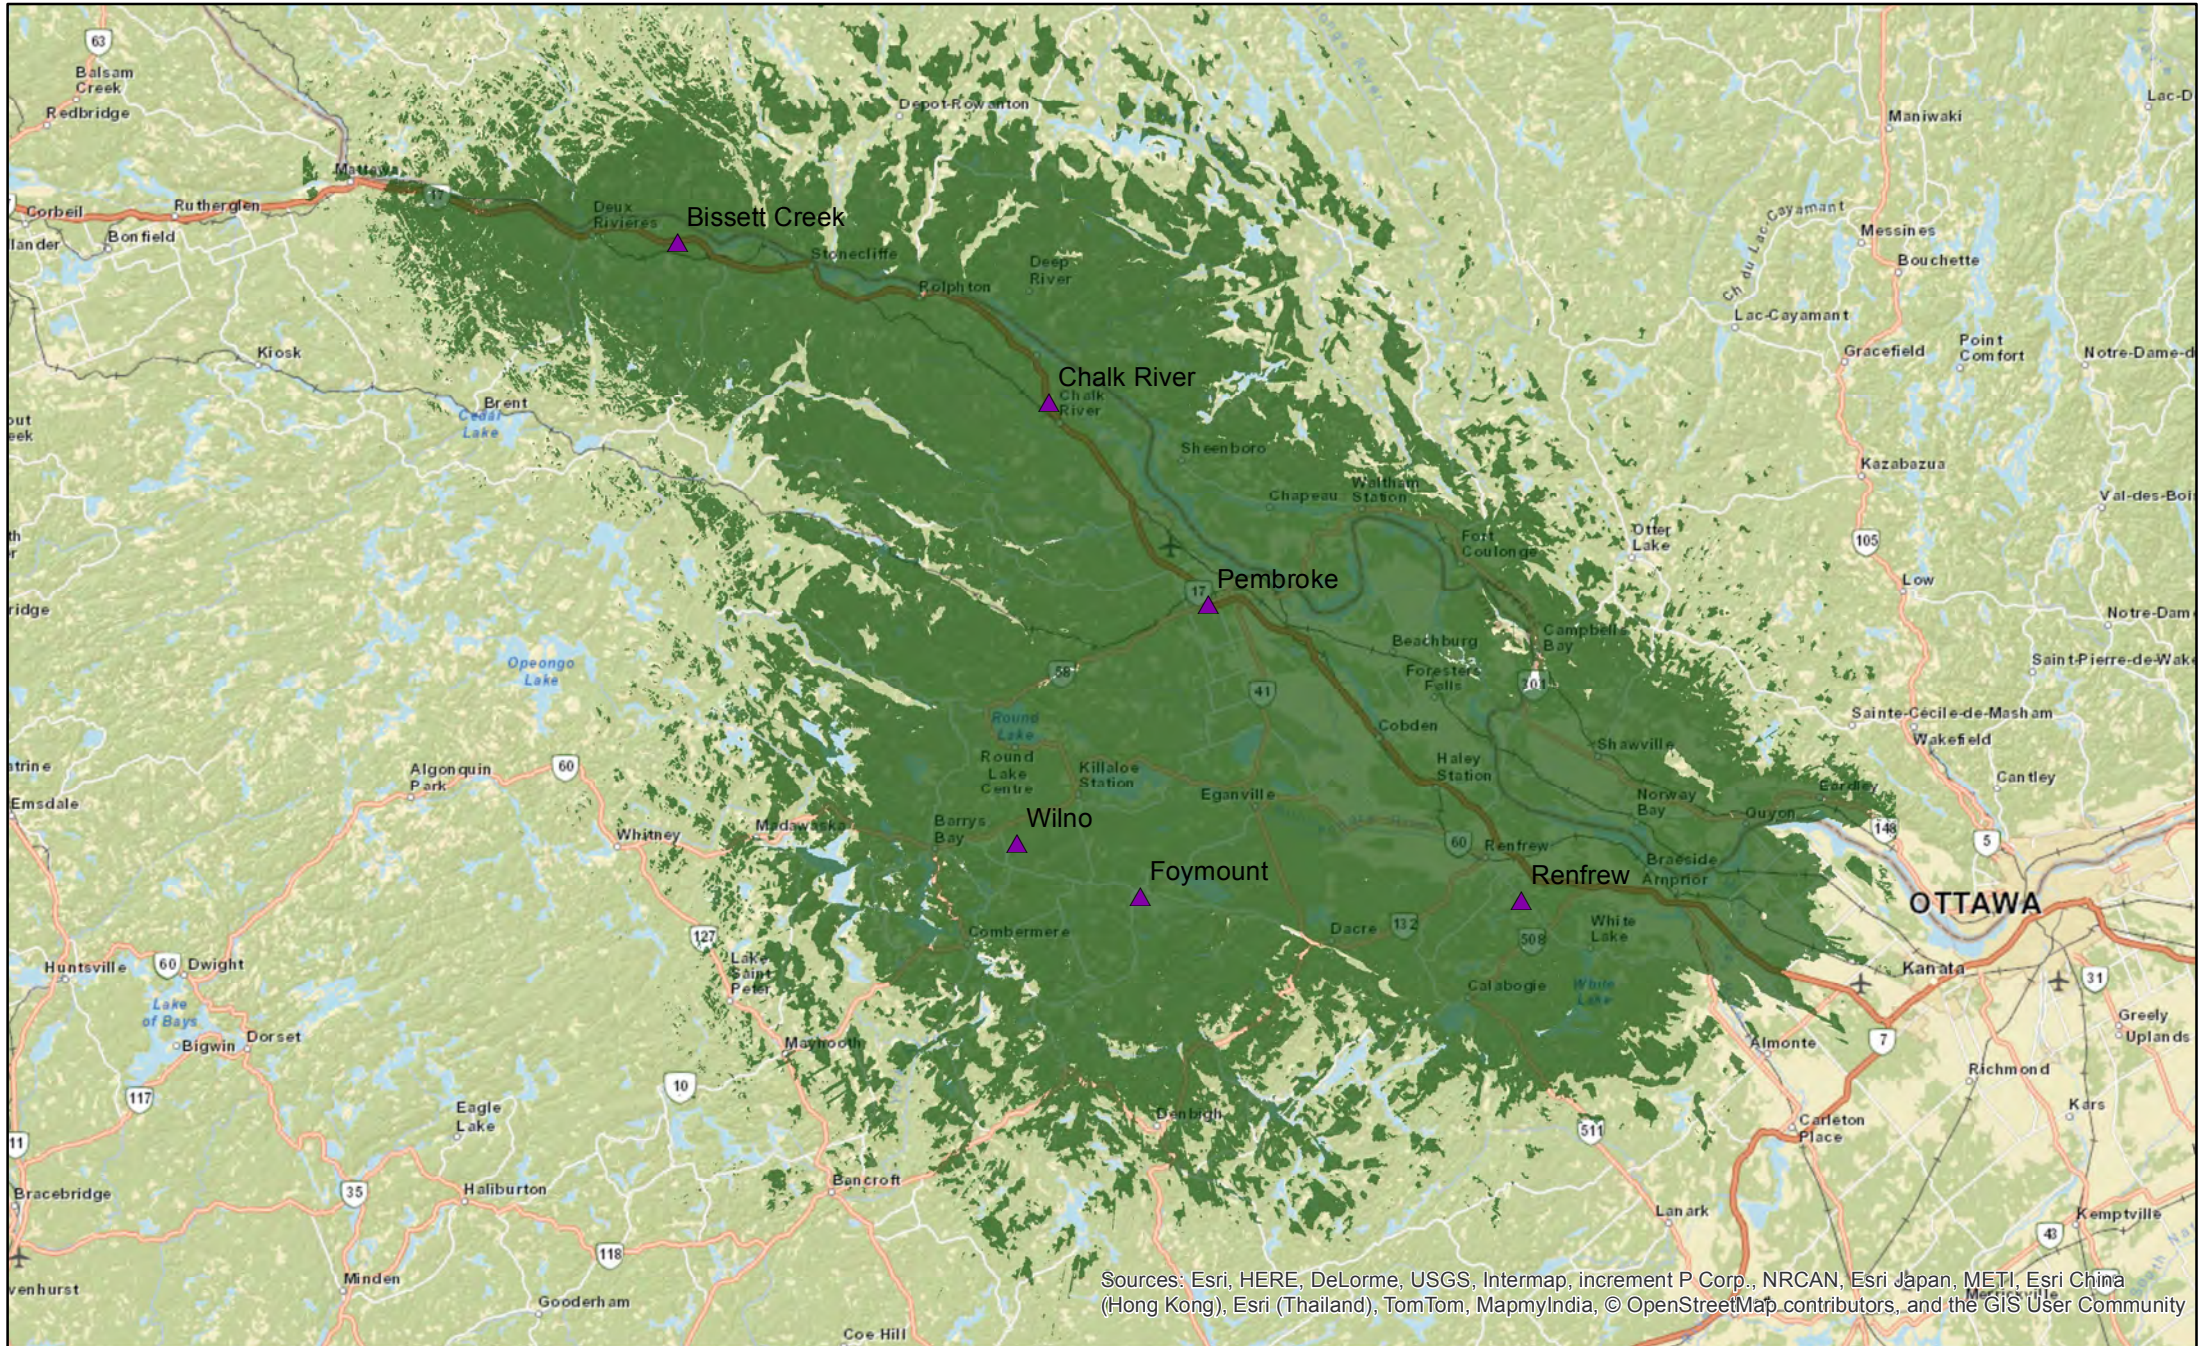

Renfrew, Ontario

FOR REFERENCE ONLY This document does not imply coverage or performance guarantees.

Sources: Esri, HERE, DeLorme, USGS, Intermap, increment P Corp., NRCAN, Esri Japan, METI, Esri China (Hong Kong), Esri (Thailand), TomTom, MapmyIndia, © OpenStreetMap contributors, and the GIS User Community

0 5 10 20 Miles

 1 in - 23.67 miles