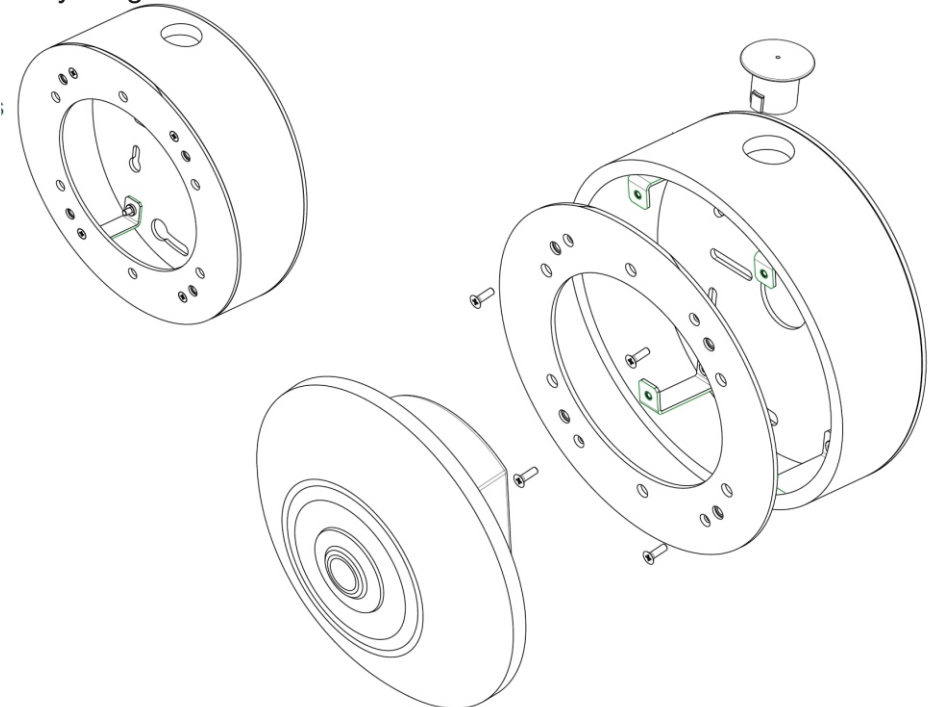

Assembly Diagram

Support@MidChes.com | +1 410 612-9640