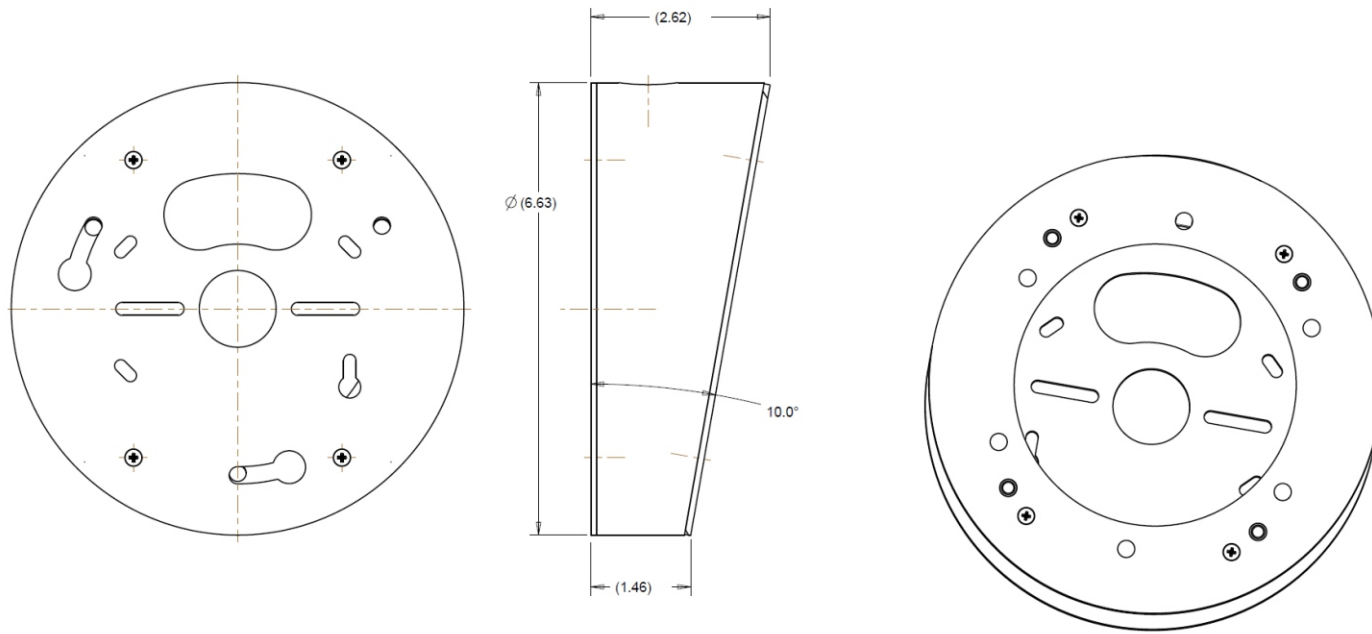

# BMT-70A10 10-degree Fixed Angle Mount