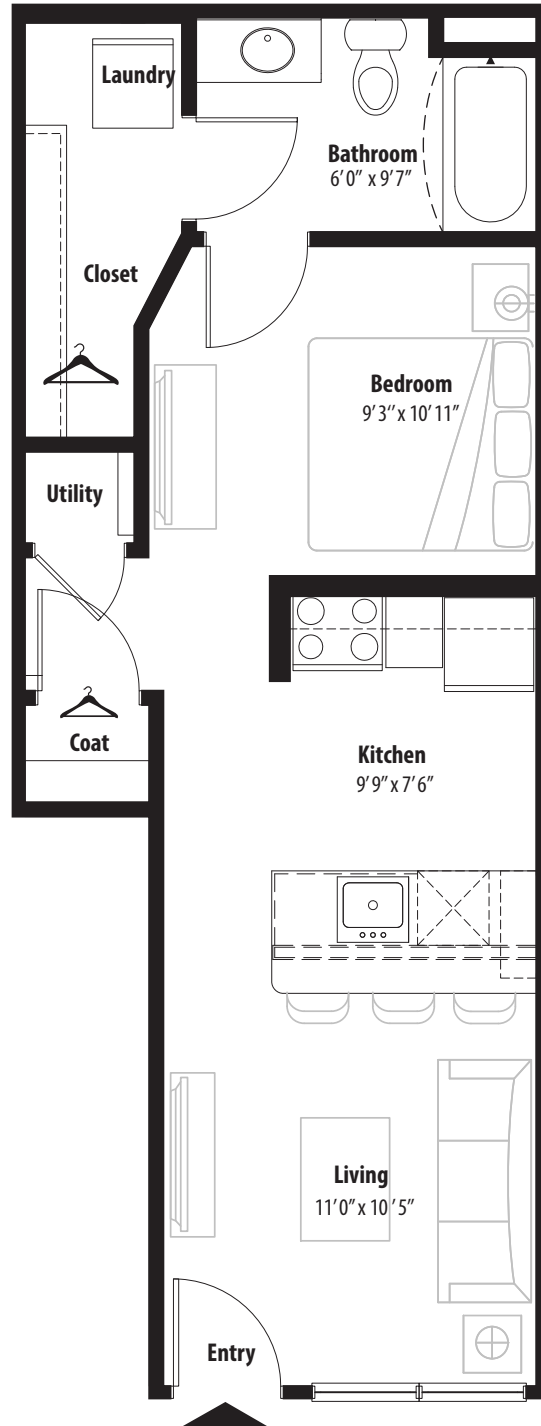

**Studio Designer Courtyard**

1st level, 1 bedroom, 1 bath - 525sq. ft.

This floor plan representation is not to scale and all dimensions are approximate. Final layout and room dimensions are subject to change prior to the delivery of any apartment unit.