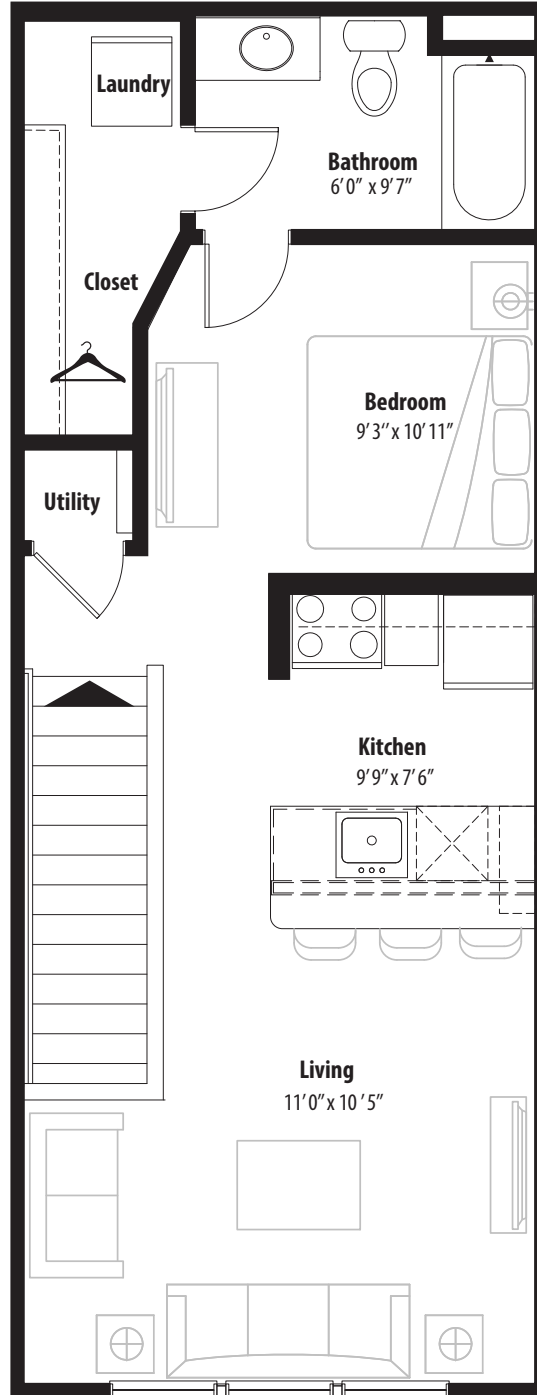

Studio Grand Overlook

2nd level, 1 bedroom, 1 bath - 545sq. ft.

This floor plan representation is not to scale and all dimensions are approximate. Final layout and room dimensions are subject to change prior to the delivery of any apartment unit.