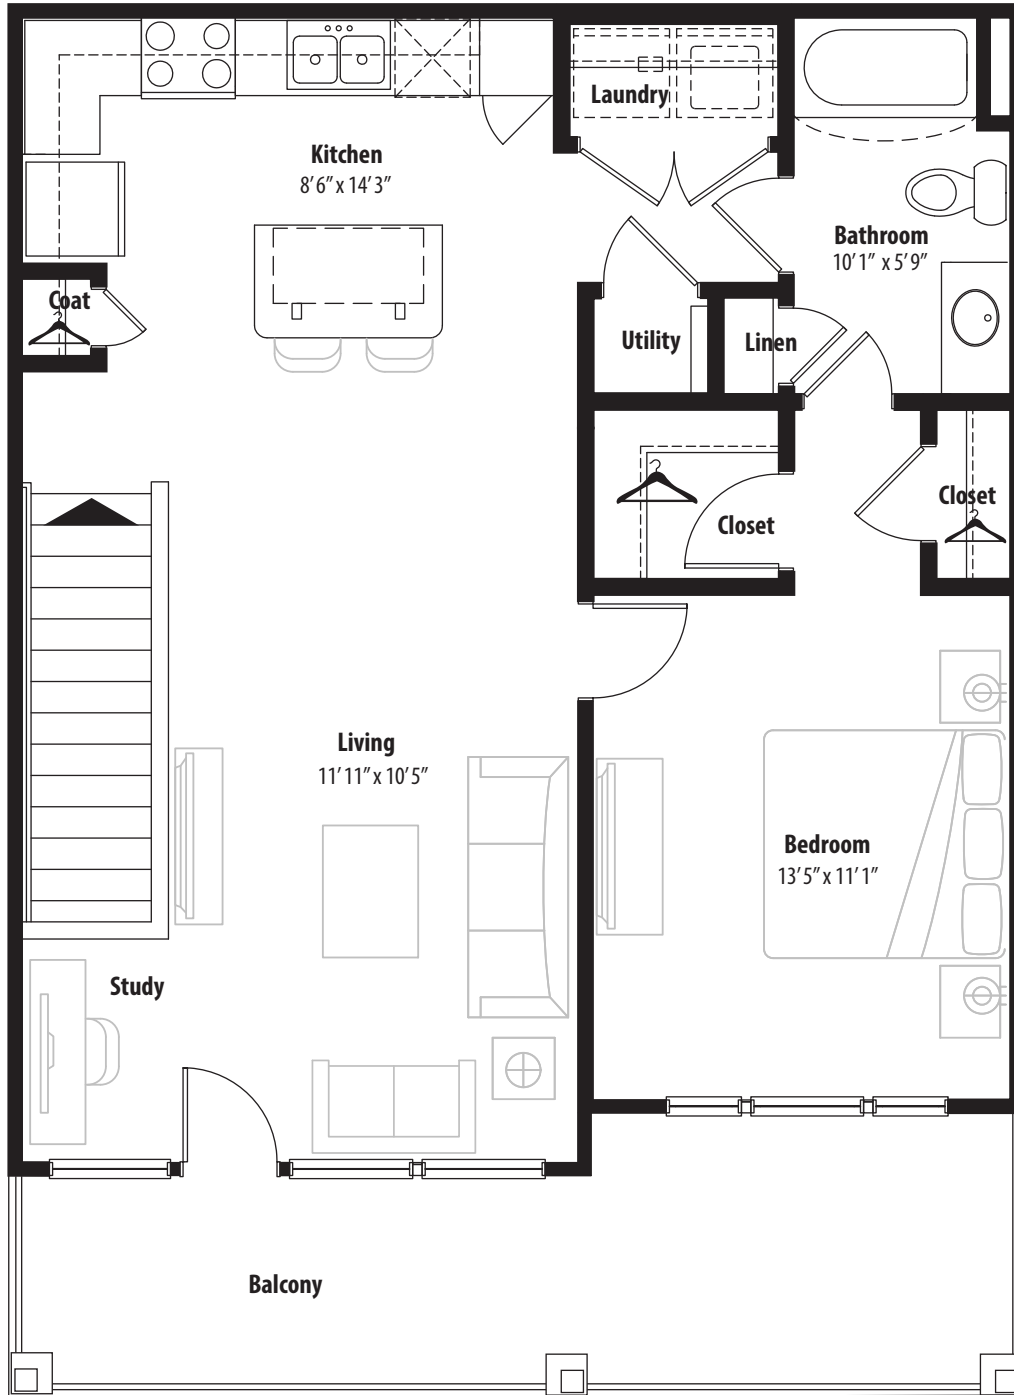

1 BR Designer Overlook

2nd level, 1 bedroom, 1 bath - 783 sq. ft. with 168 sq. ft. balcony

This floor plan representation is not to scale and all dimensions are approximate. Final layout and room dimensions are subject to change prior to the delivery of any apartment unit.