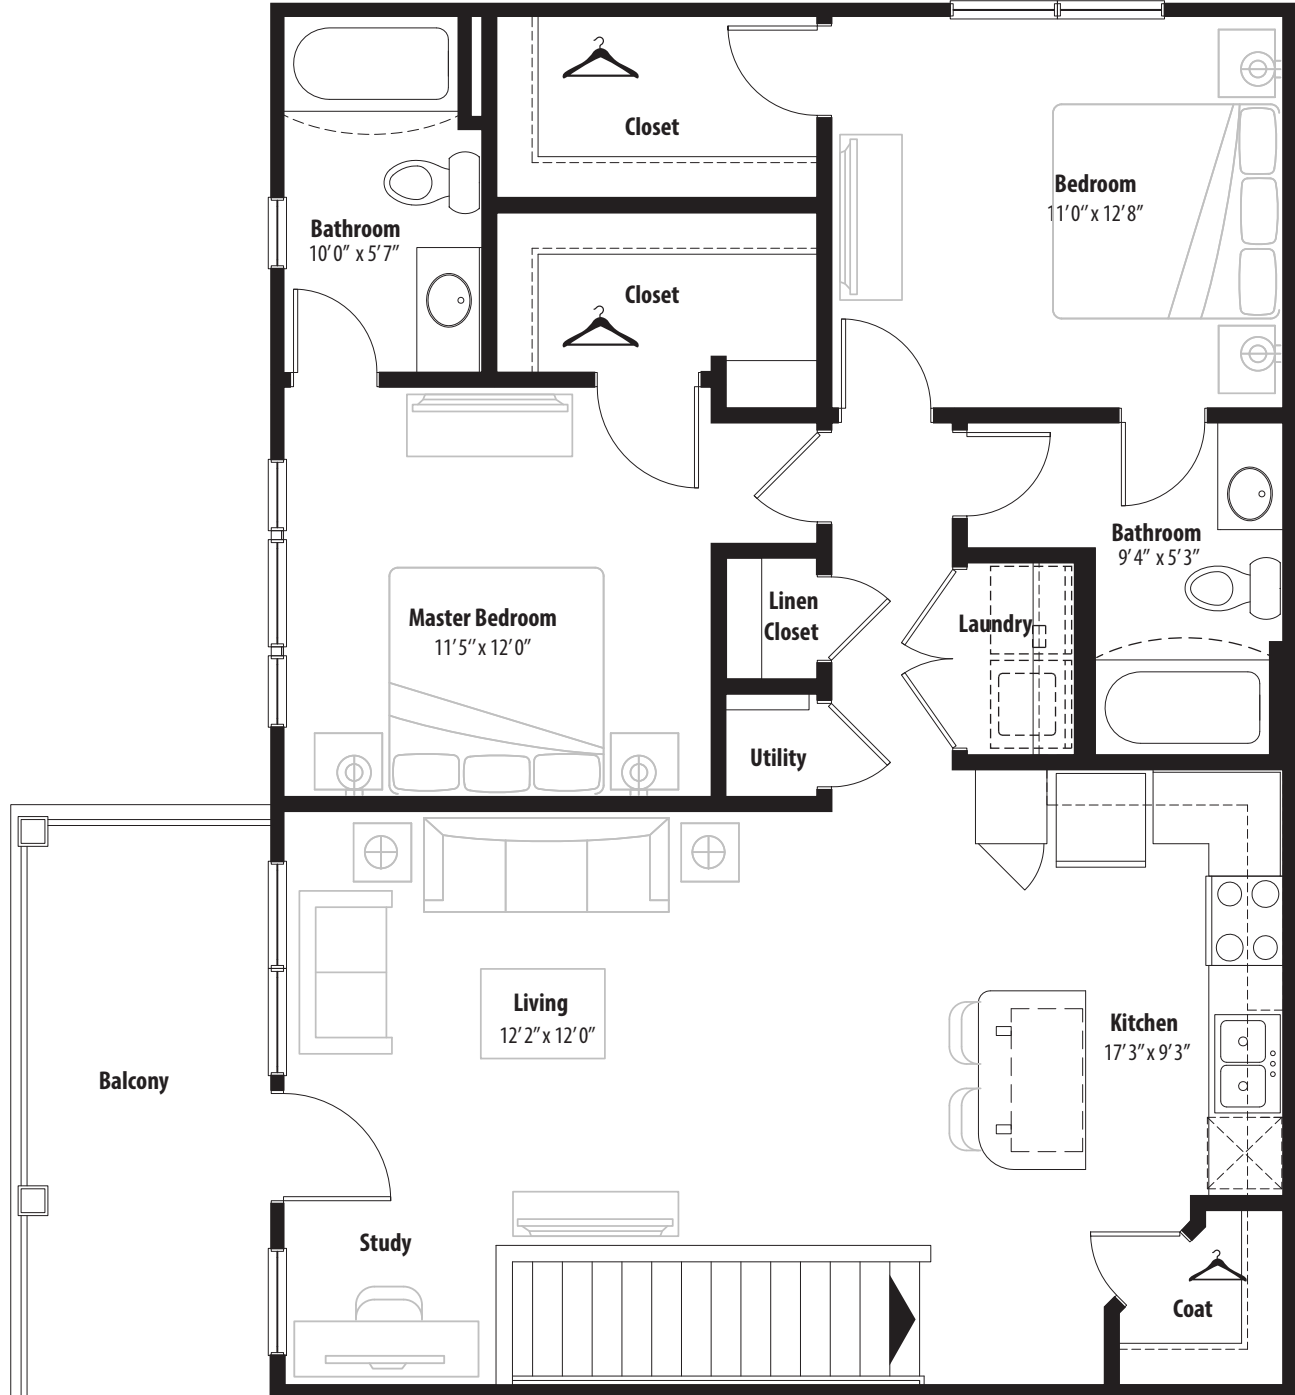

## 2 BR Designer Overlook

2nd level, 2 bedroom, 2 bath - 1,070 sq. ft. with 111 sq. ft. balcony

This floor plan representation is not to scale and all dimensions are approximate. Final layout and room dimensions are subject to change prior to the delivery of any apartment unit.