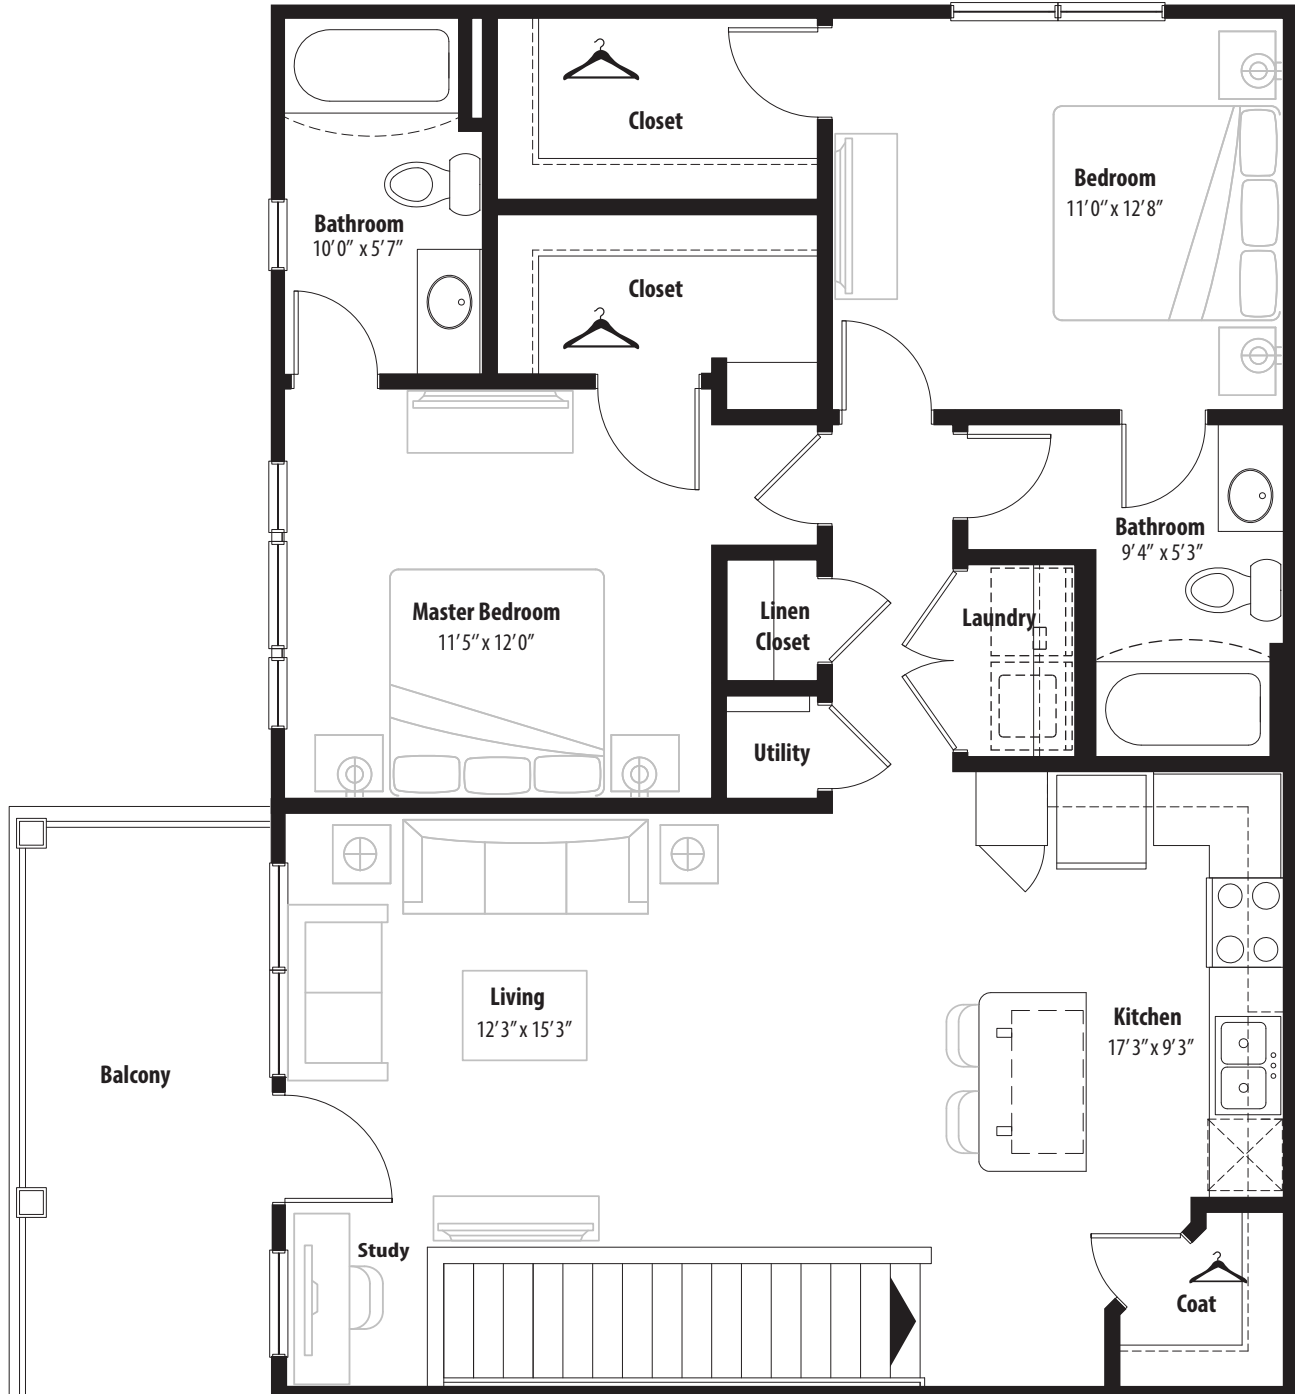

## 2 BR Designer Overlook

2nd level, 2 bedroom, 2 bath - 1,070 sq. ft. with 111 sq. ft. balcony

This floor plan representation is not to scale and all dimensions are approximate. Final layout and room dimensions are subject to change prior to the delivery of any apartment unit.