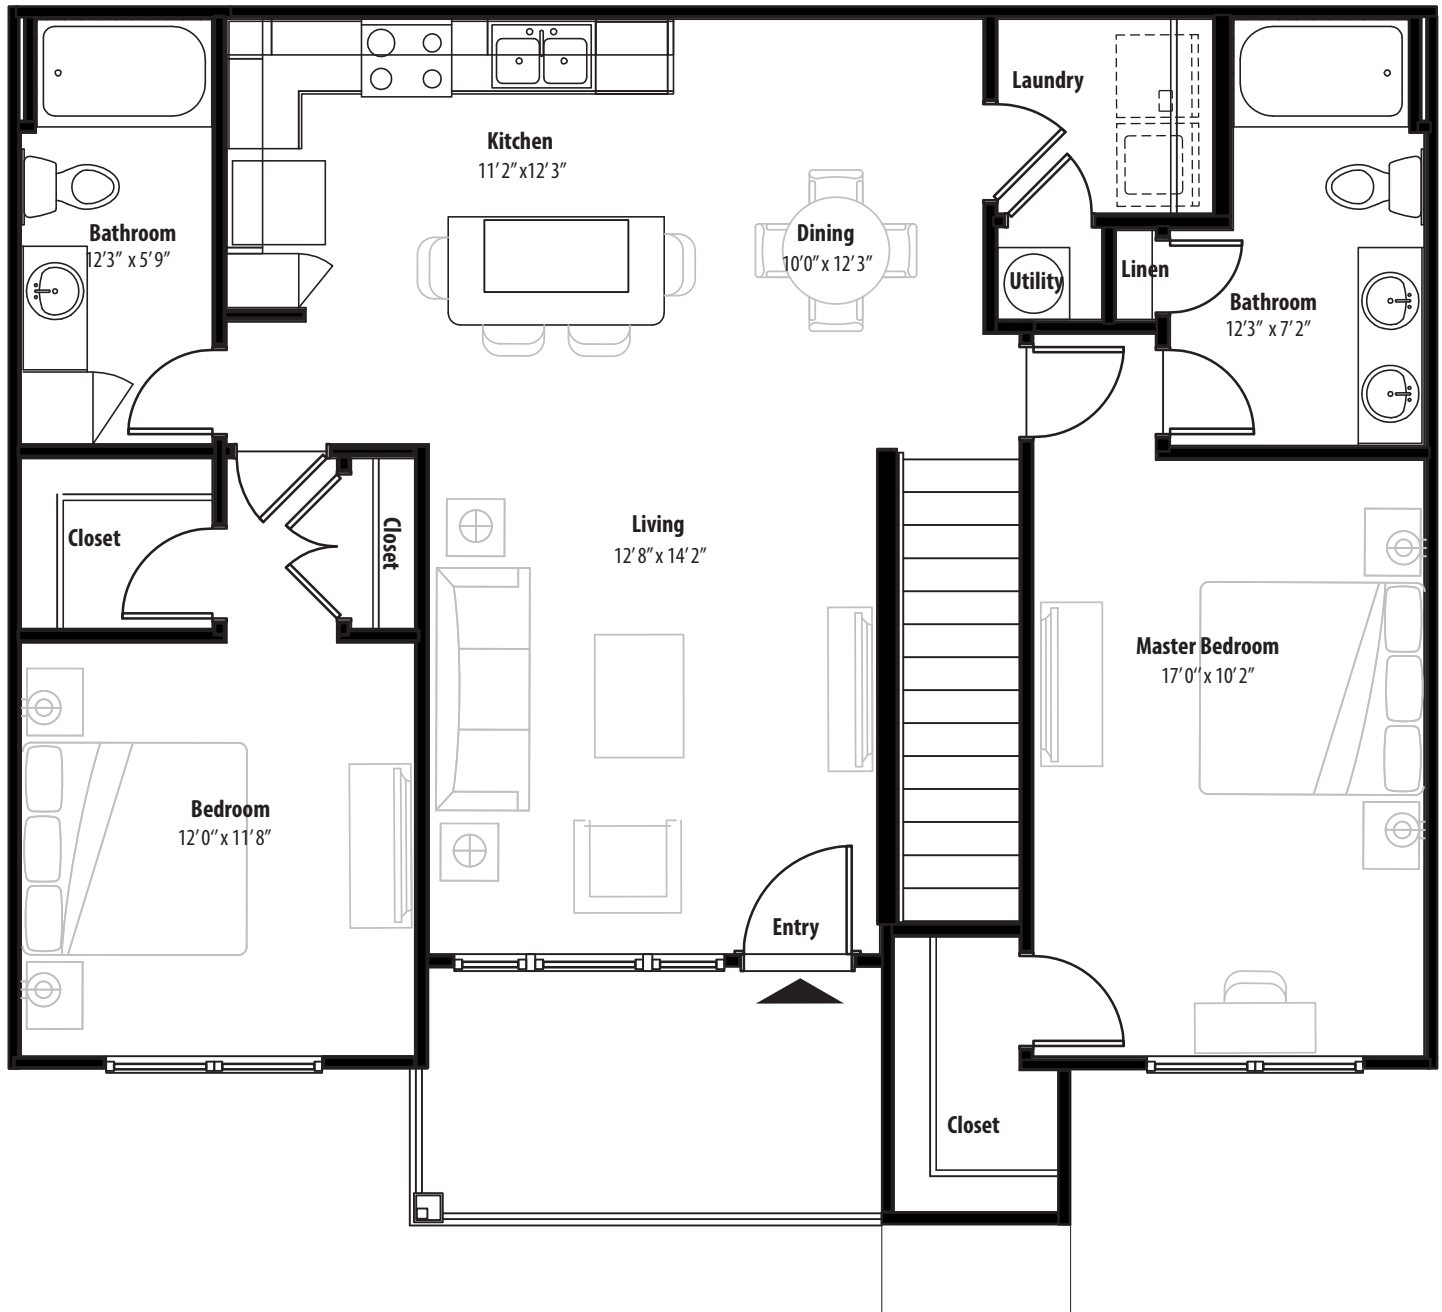

2 BR Grand Overlook

2nd level, 2 bedroom, 2 bath
1,094sq. ft. with 70 sq. ft. patio

This floor plan representation is not to scale and all dimensions are approximate. Final layout and room dimensions are subject to change prior to the delivery of any apartment unit.