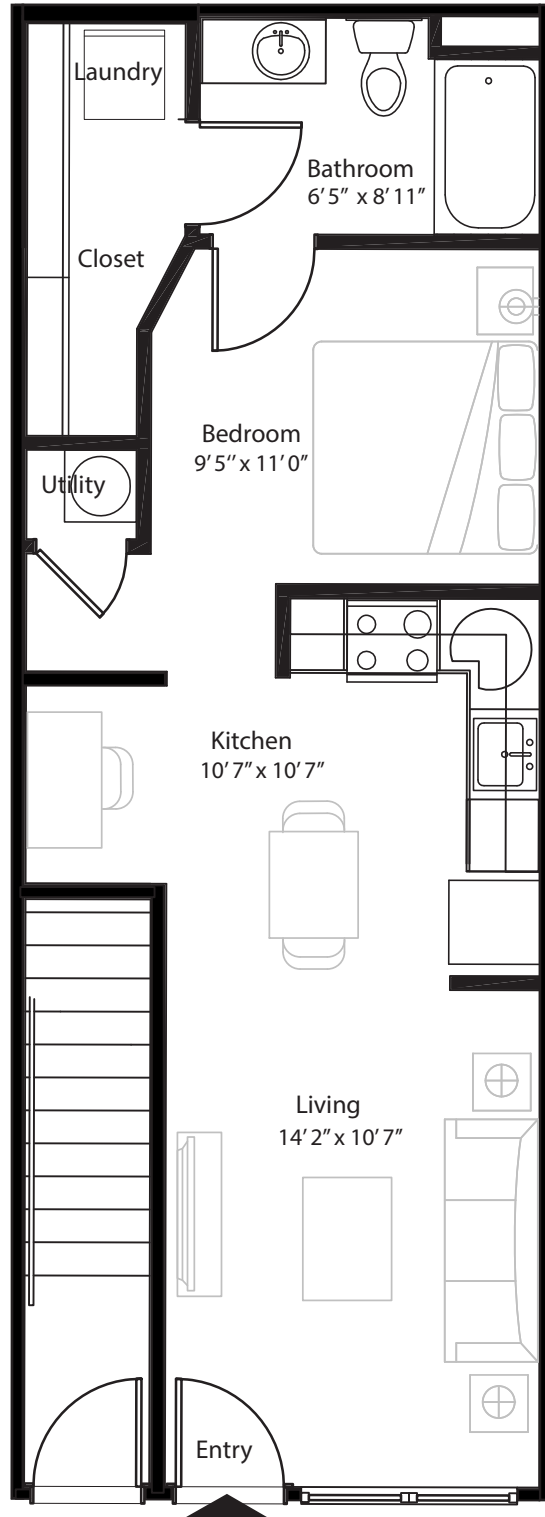

Studio Designer Courtyard 1st level, 1 bedroom, 1 bath - 550 sq. ft.

This floor plan representation is not to scale and all dimensions are approximate. Final layout and room dimensions are subject to change prior to the delivery of any apartment unit.