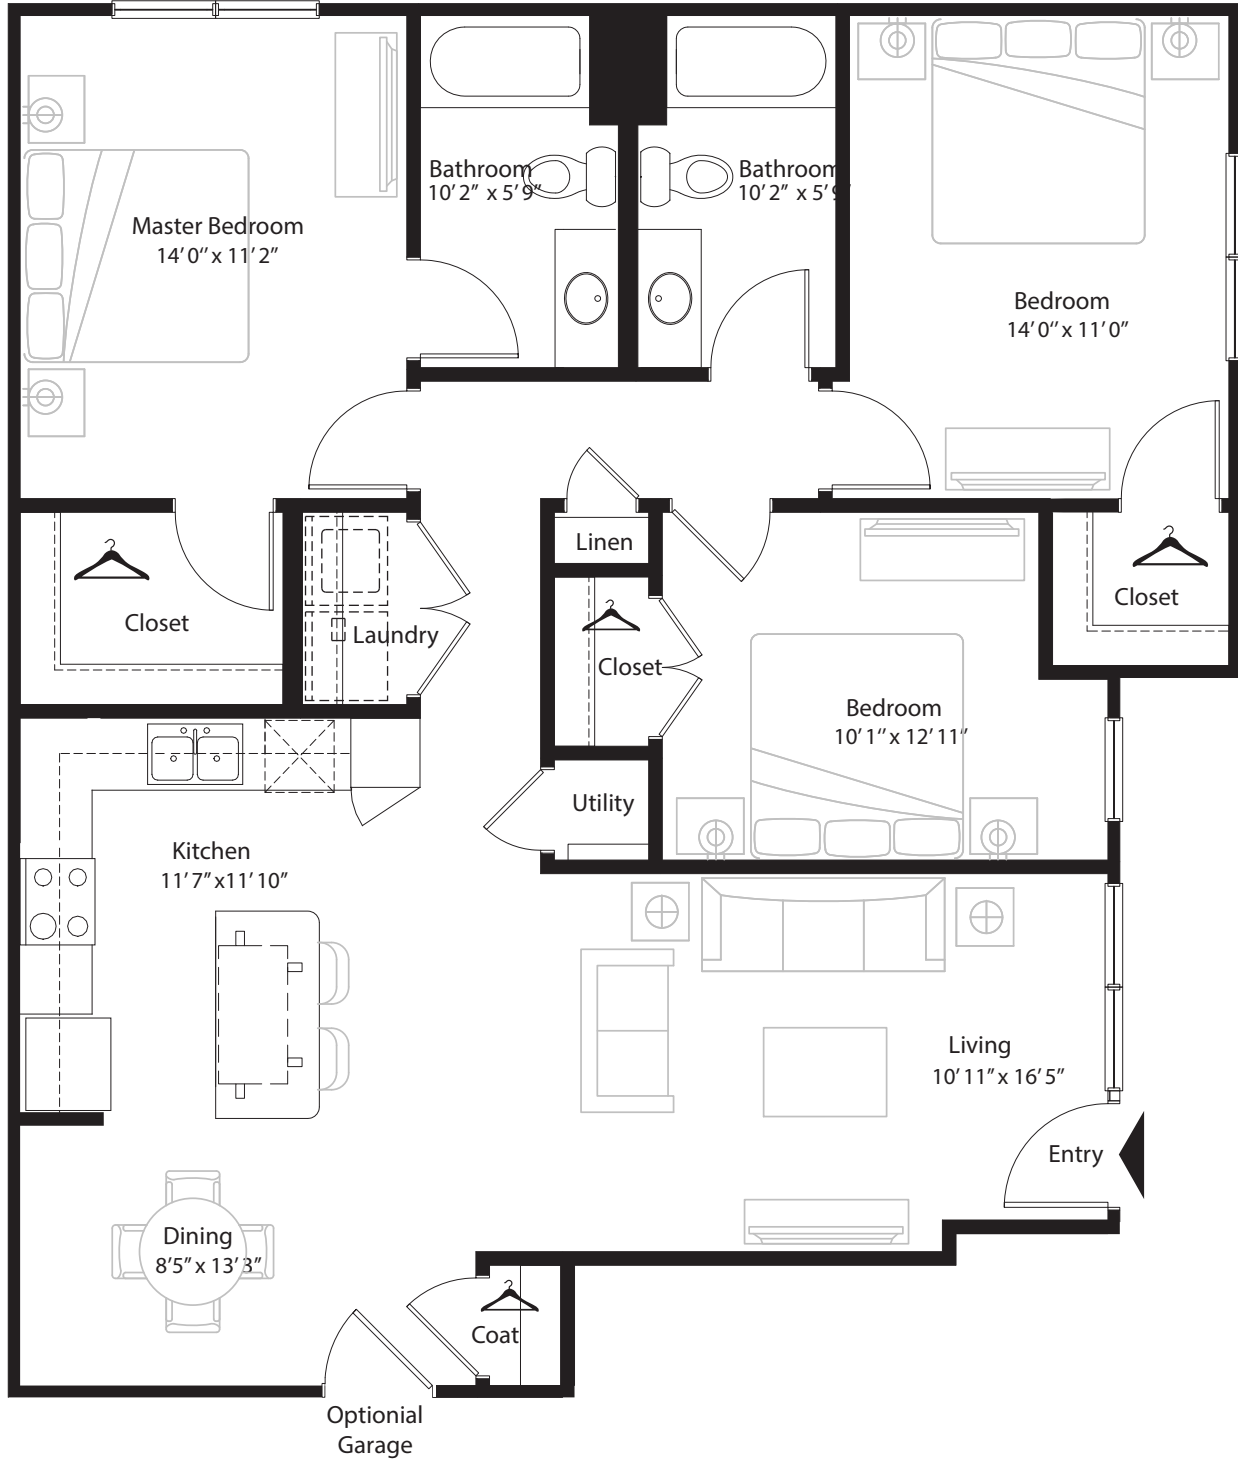

3 BR Grand Courtyard

1st level, 3 bedroom, 2 bath - 1,334 sq. ft. with 87 sq. ft. patio

This floor plan representation is not to scale and all dimensions are approximate. Final layout and room dimensions are subject to change prior to the delivery of any apartment unit.