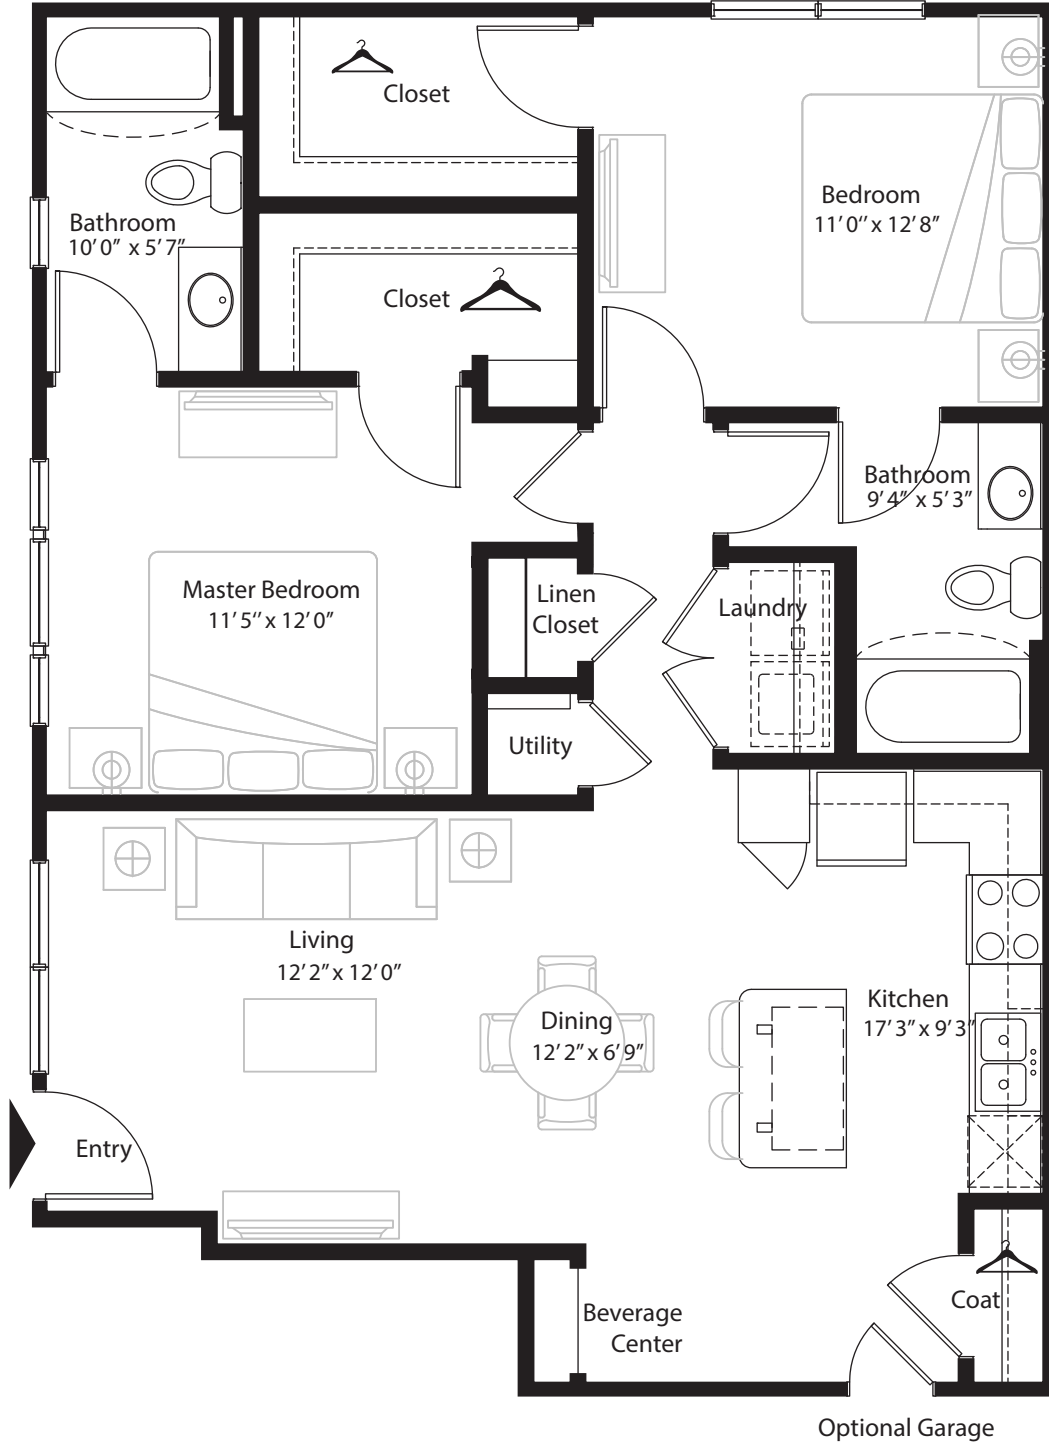

2 BR Designer Courtyard

1st level, 2 bedroom, 2 bath - 1,062 sq. ft. with 89 sq. ft. patio

This floor plan representation is not to scale and all dimensions are approximate. Final layout and room dimensions are subject to change prior to the delivery of any apartment unit.