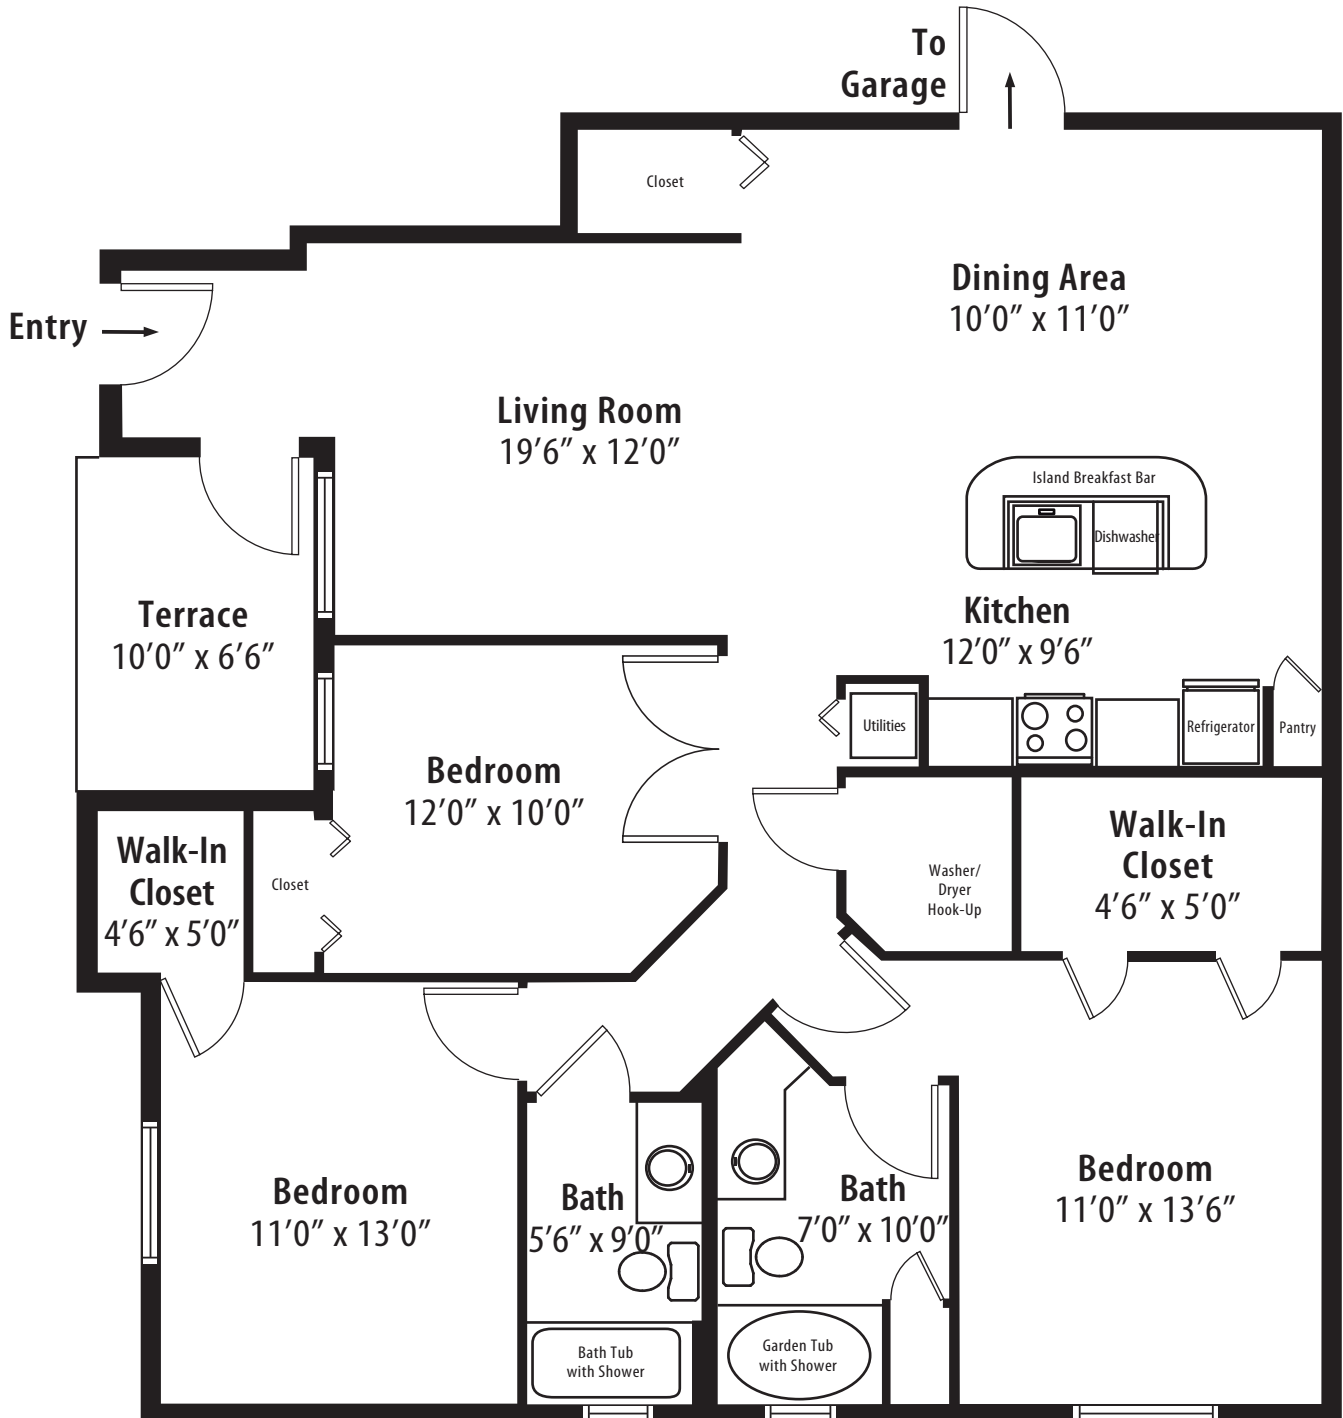

3BR Designer Courtyard

1st level, 3 bedroom, 2 bath • 1,420 sq. ft.*

This floor plan representation is not to scale and all dimensions are approximate. Final layout and room dimensions are subject to change prior to the delivery of any apartment unit.

* Includes approximately 1,355 square feet of air conditioned comfort plus an 65 square foot terrace. r1 2010