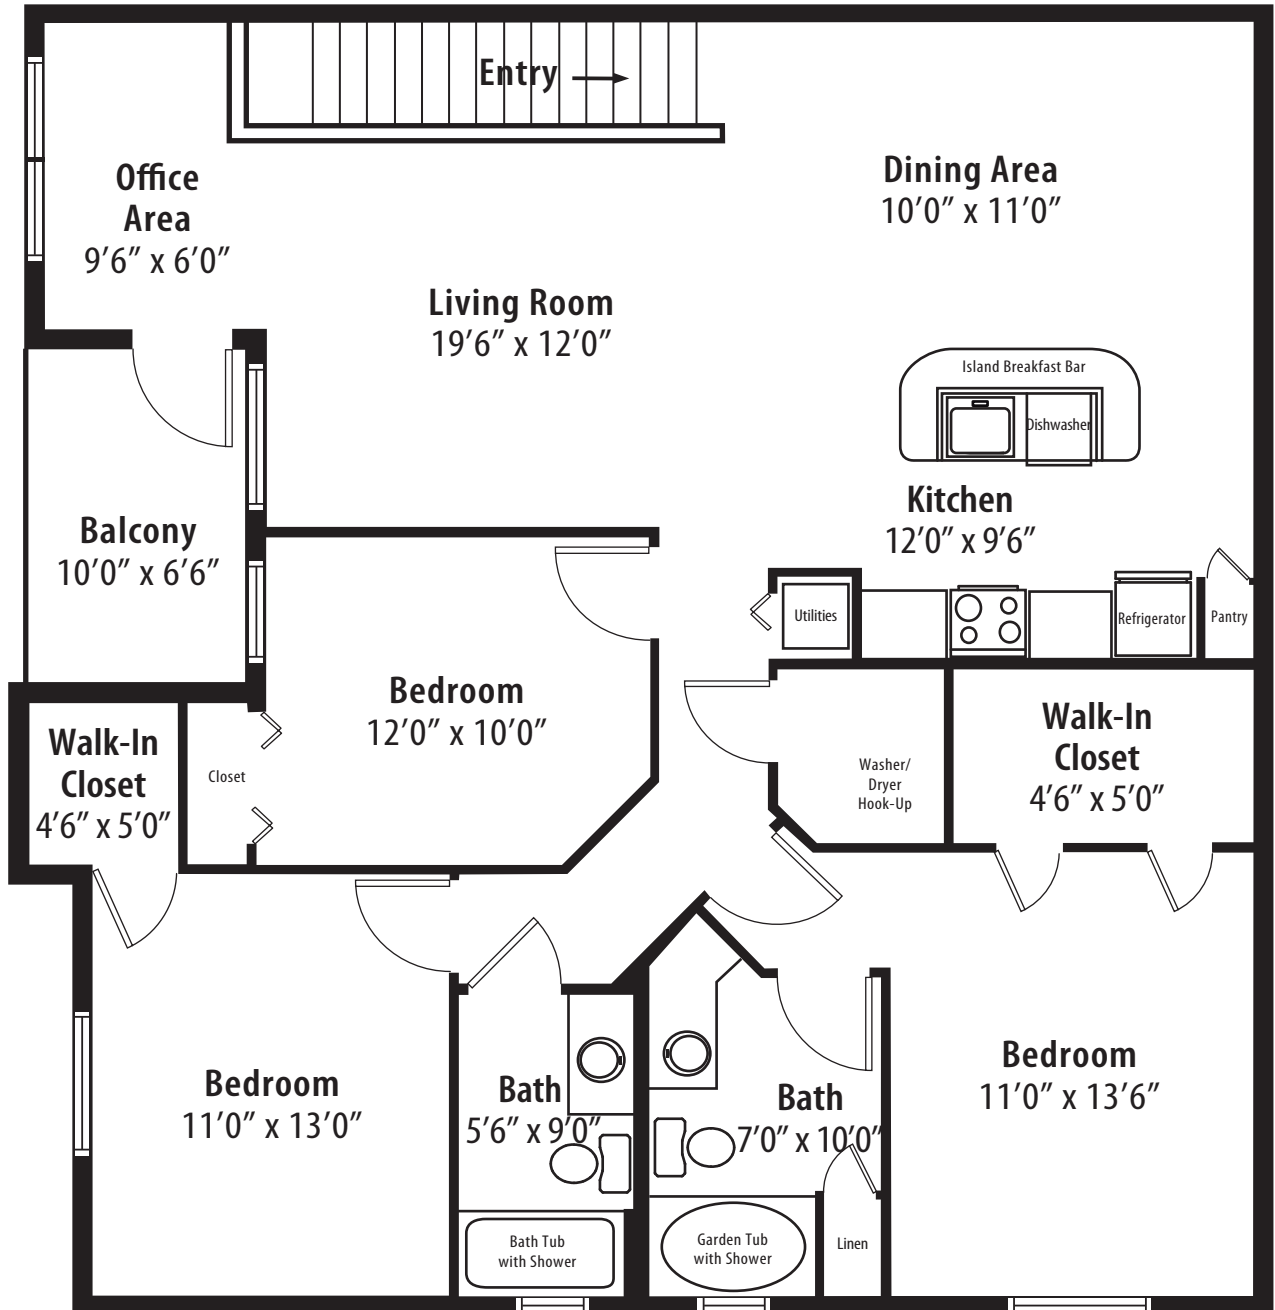

3BR Grand Overlook

2nd level, 3 bedroom, 2 bath • 1,479 sq. ft.*

This floor plan representation is not to scale and all dimensions are approximate. Final layout and room dimensions are subject to change prior to the delivery of any apartment unit.

* Includes approximately 1,414 square feet of air conditioned comfort plus an 65 square foot balcony. r1 2010