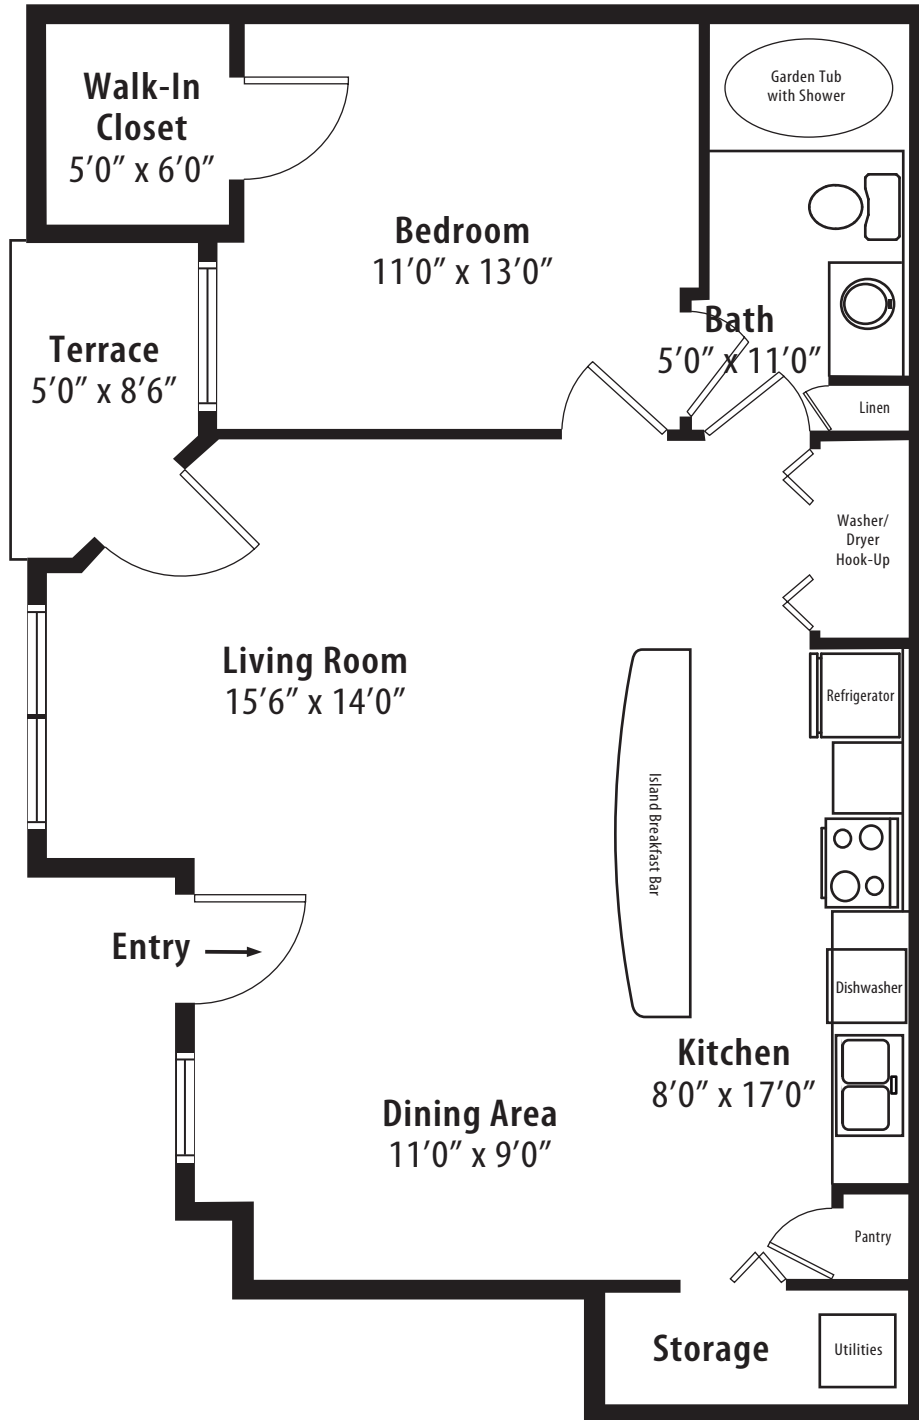

1BR Grand Courtyard

1st level, 1 bedroom, 1 bath • 810 sq. ft.*

This floor plan representation is not to scale and all dimensions are approximate. Final layout and room dimensions are subject to change prior to the delivery of any apartment unit.

* Includes approximately 767 square feet of air conditioned comfort plus a 43 square foot terrace. r1 2010