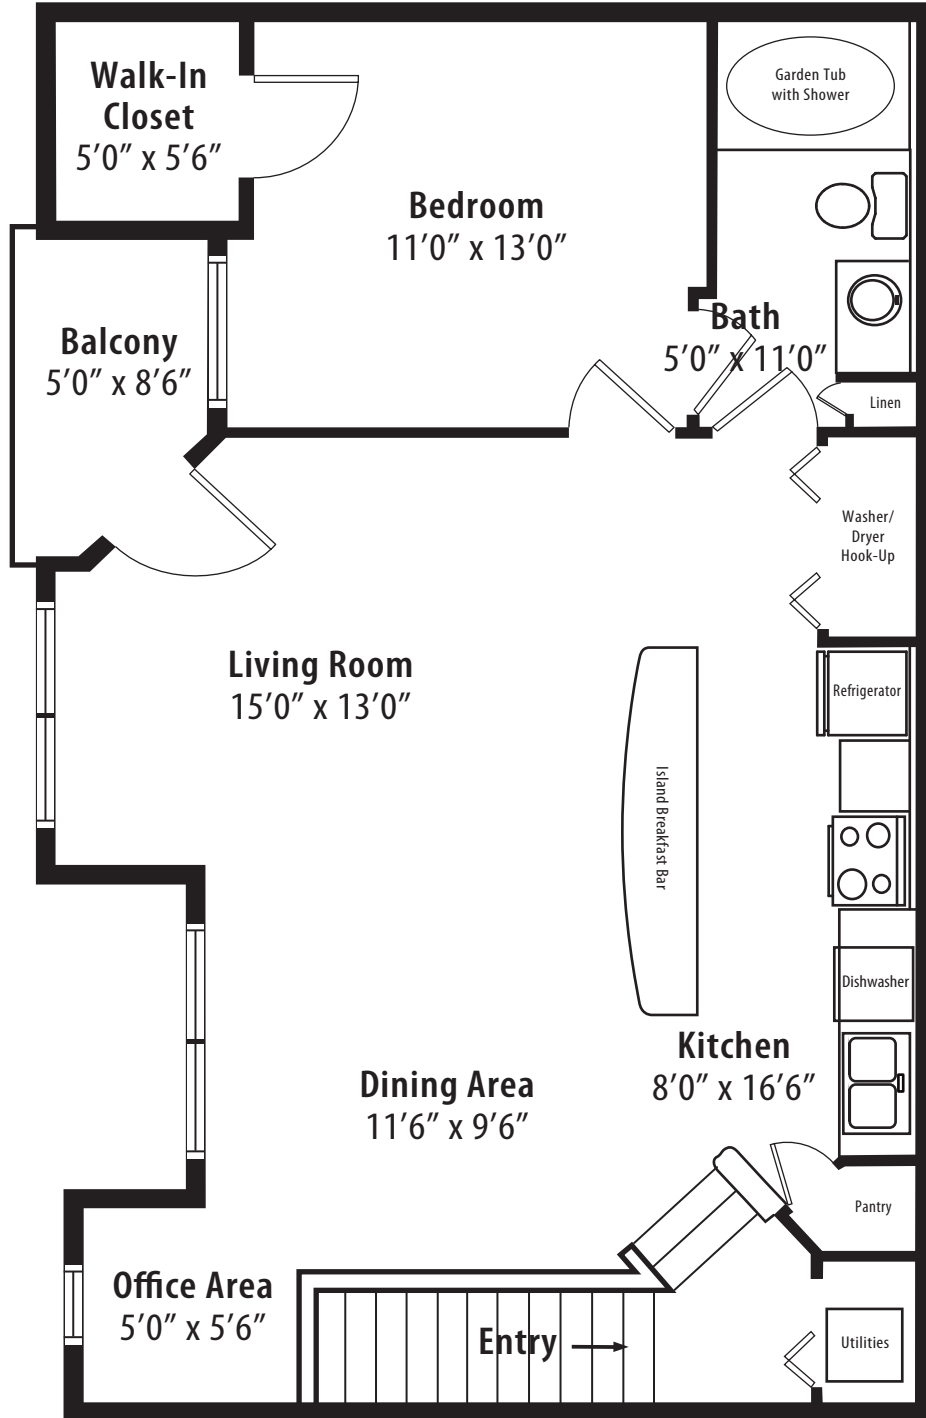

## 1BR Grand Overlook

2nd level, 1 bedroom, 1 bath • 875 sq. ft.\*

This floor plan representation is not to scale and all dimensions are approximate. Final layout and room dimensions are subject to change prior to the delivery of any apartment unit.

\* Includes approximately 832 square feet of air conditioned comfort plus a 43 square foot balcony. r1 2010