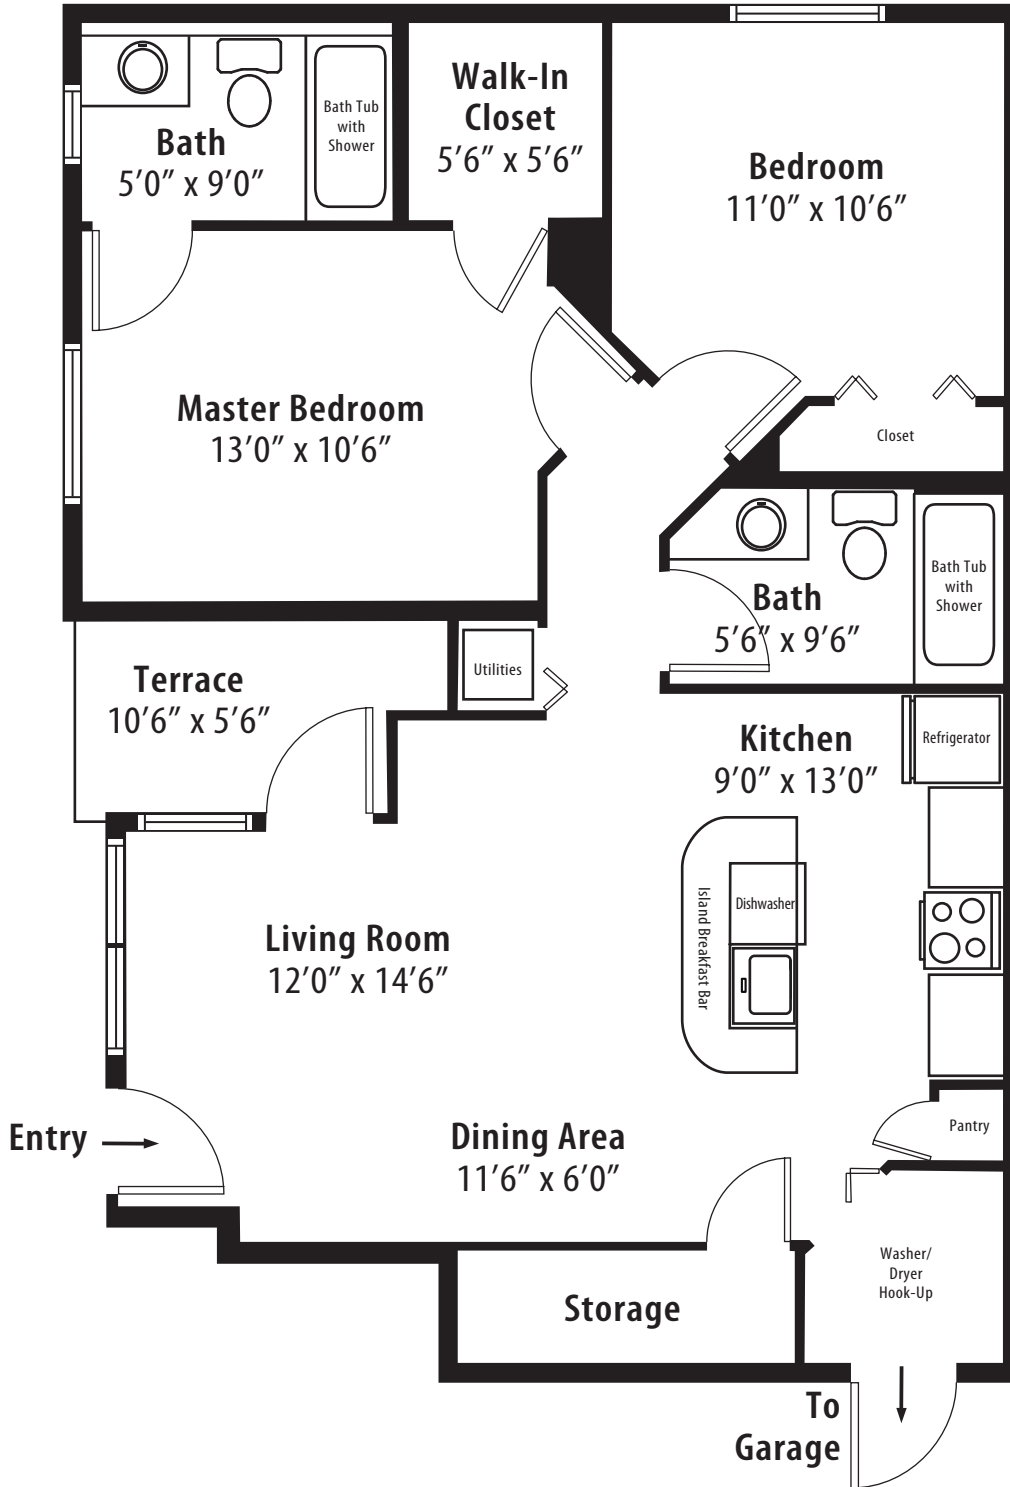

2BR Designer Courtyard

1st level, 2 bedroom, 2 bath • 979 sq. ft.*

This floor plan representation is not to scale and all dimensions are approximate. Final layout and room dimensions are subject to change prior to the delivery of any apartment unit.

* Includes approximately 921 square feet of air conditioned comfort plus a 58 square foot terrace. r1 2010