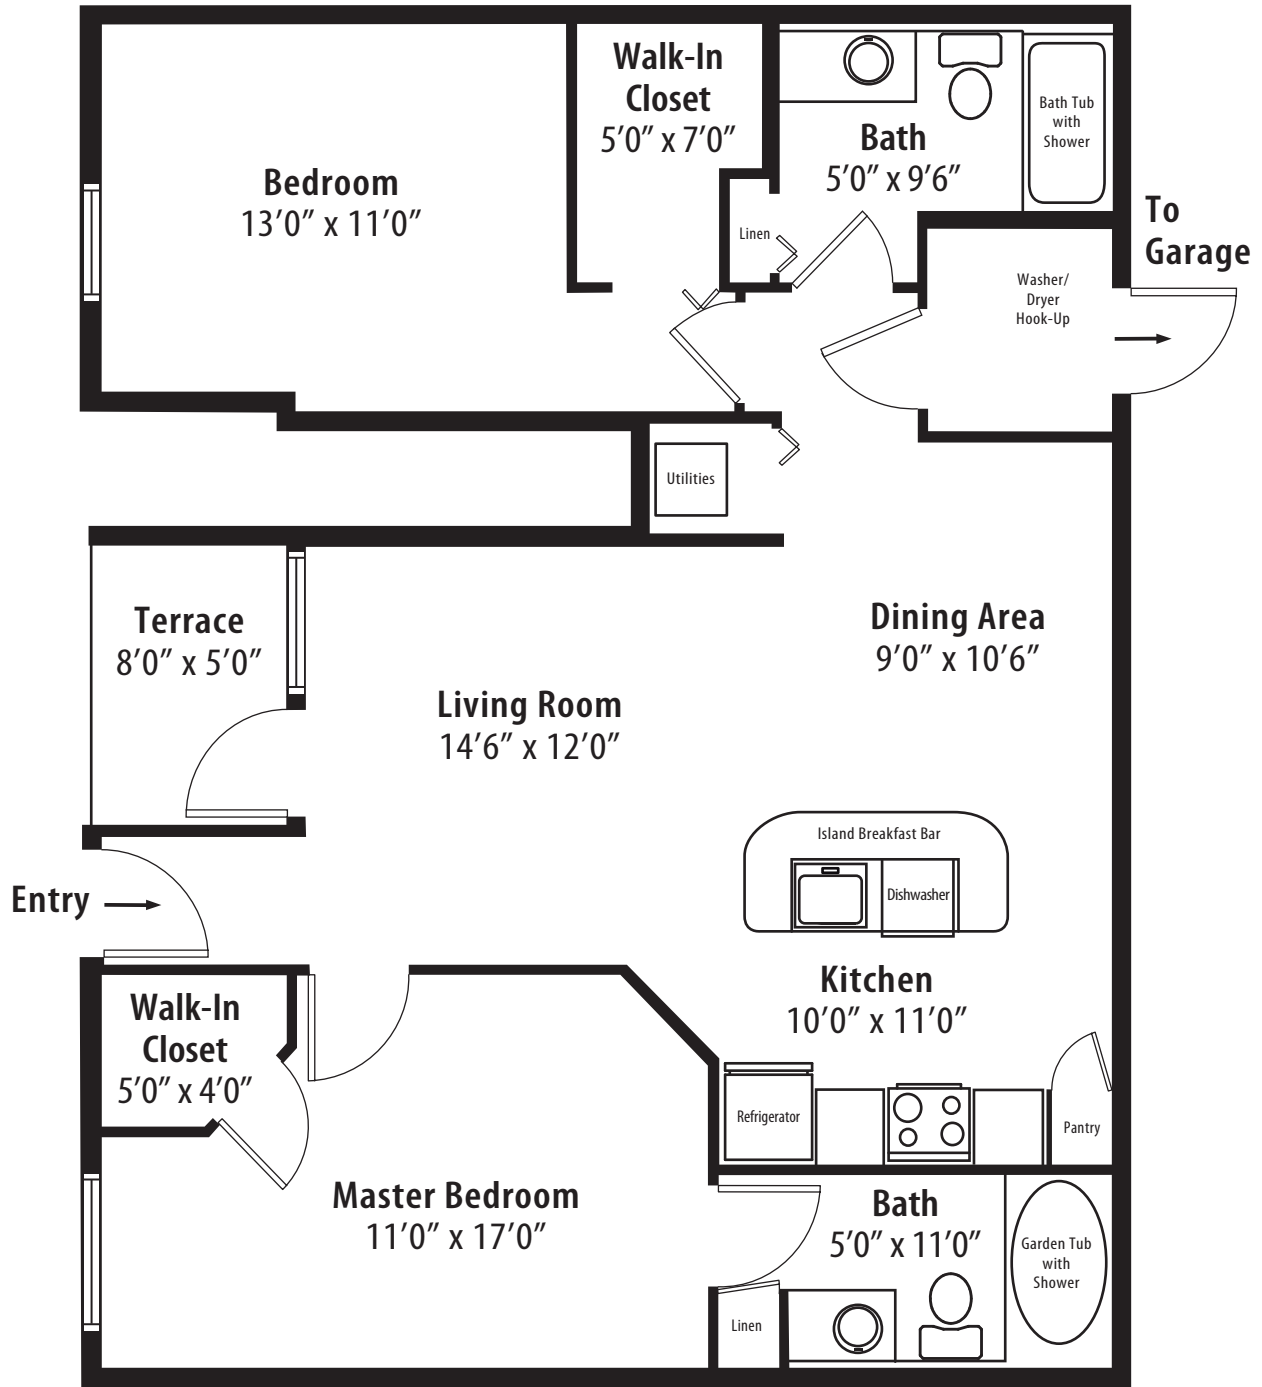

2BR Grand Courtyard

1st level, 2 bedroom, 2 bath • 1,049 sq. ft.*

This floor plan representation is not to scale and all dimensions are approximate. Final layout and room dimensions are subject to change prior to the delivery of any apartment unit.

* Includes approximately 1,009 square feet of air conditioned comfort plus a 40 square foot terrace. r1 2010