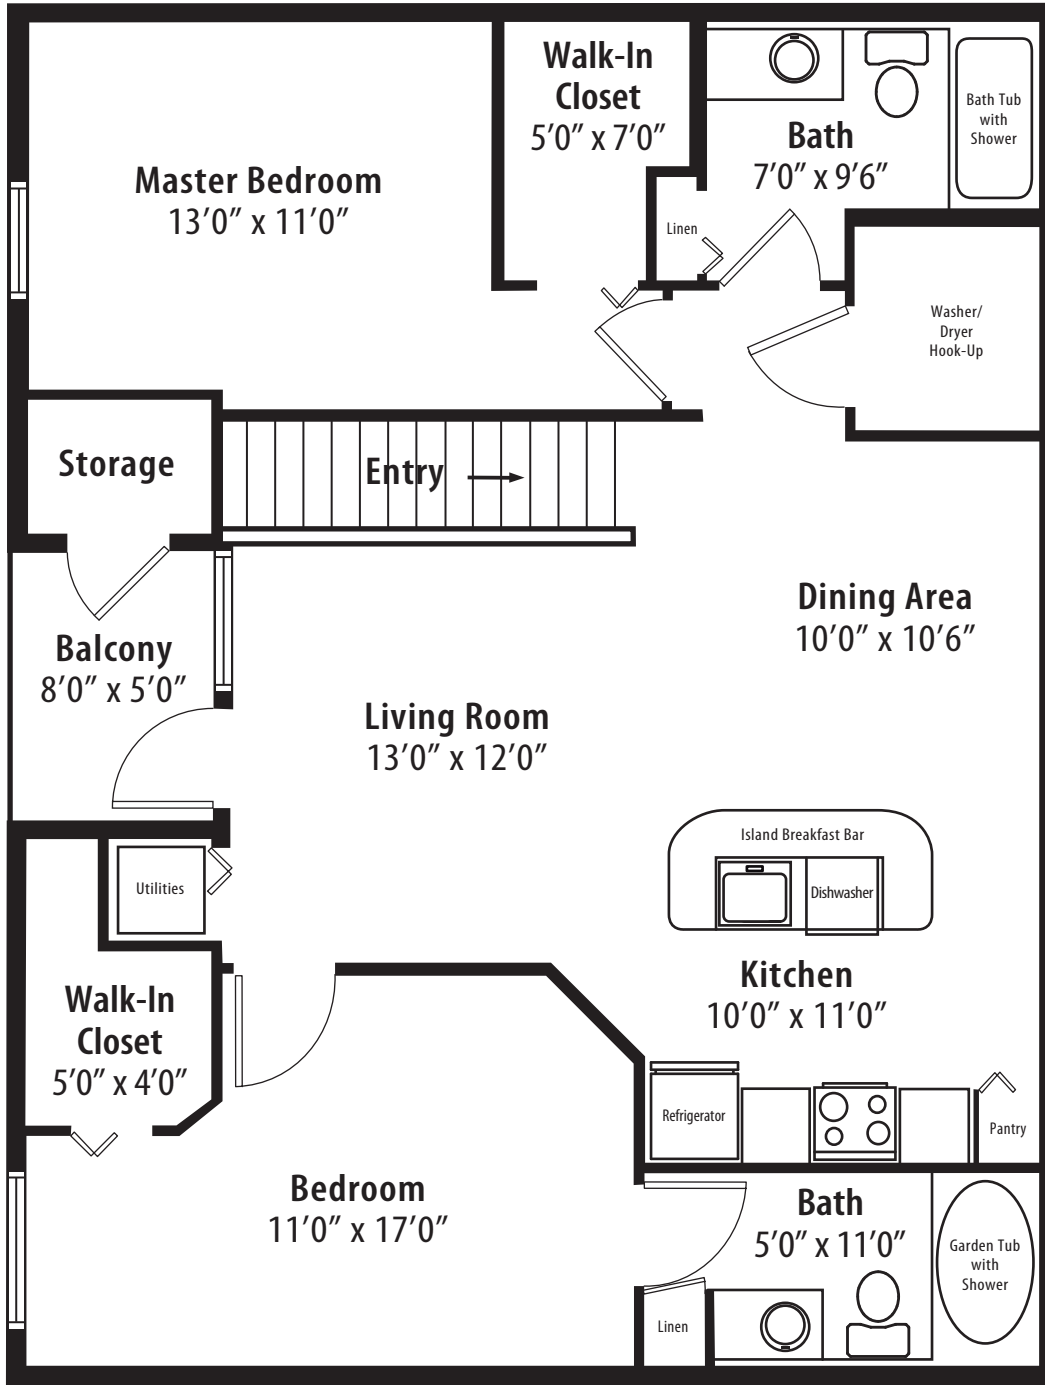

2BR Grand Overlook

2nd level, 2 bedroom, 2 bath • 1,110 sq. ft.*

This floor plan representation is not to scale and all dimensions are approximate. Final layout and room dimensions are subject to change prior to the delivery of any apartment unit.

* Includes approximately 1,070 square feet of air conditioned comfort plus a 40 square foot balcony. r1 2010