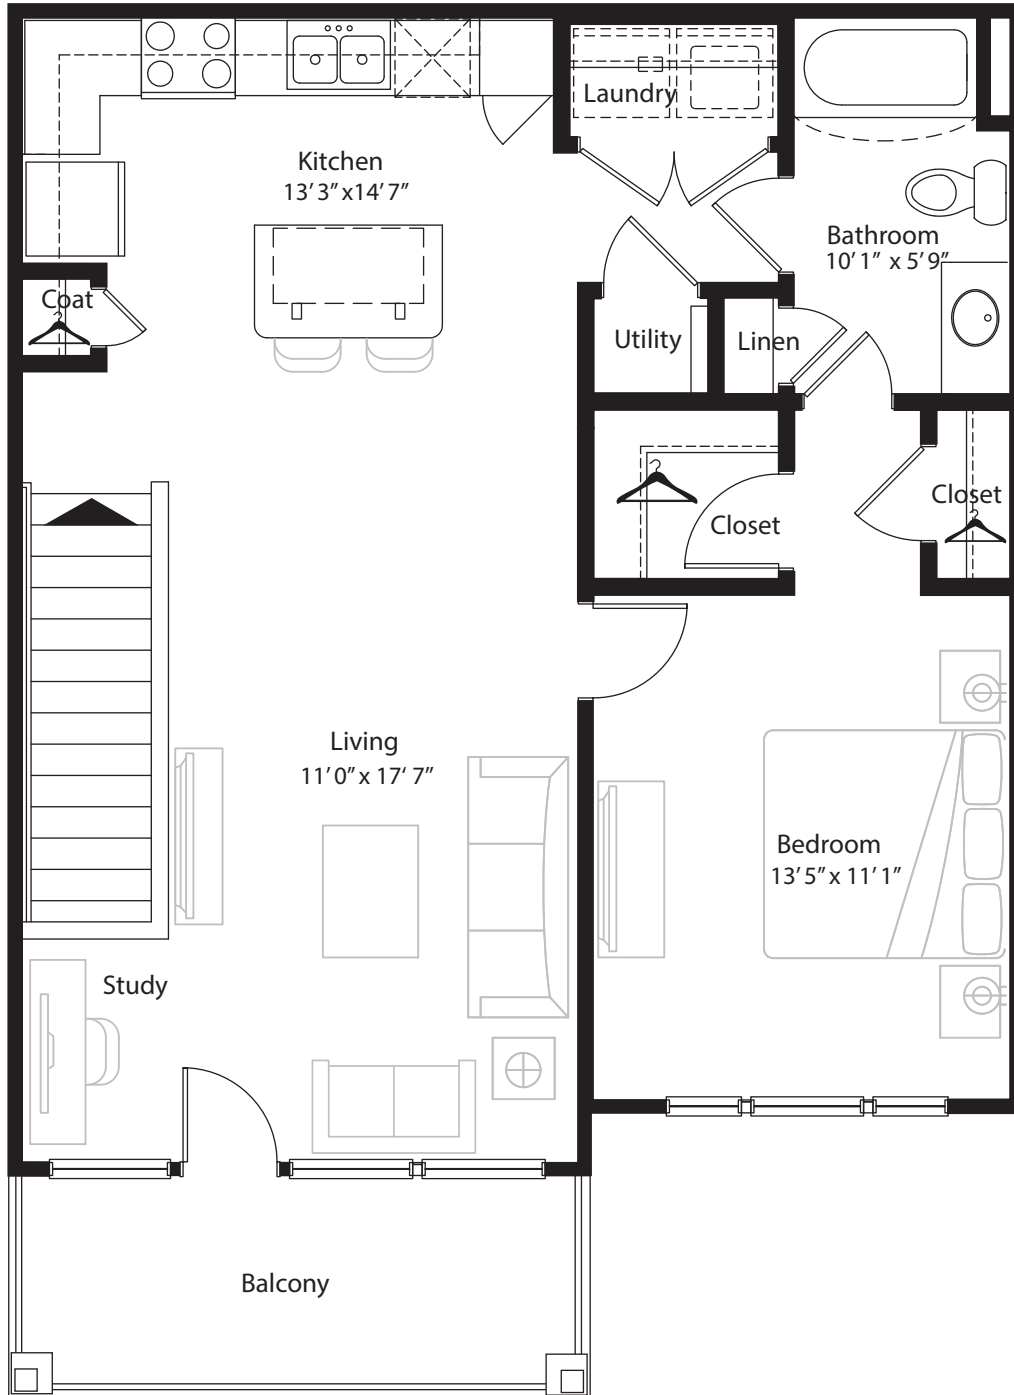

## 1 BR Designer Overlook

2nd level, 1 bedroom, 1 bath - 857 sq. ft. with 101 sq. ft. balcony

This floor plan representation is not to scale and all dimensions are approximate. Final layout and room dimensions are subject to change prior to the delivery of any apartment unit.