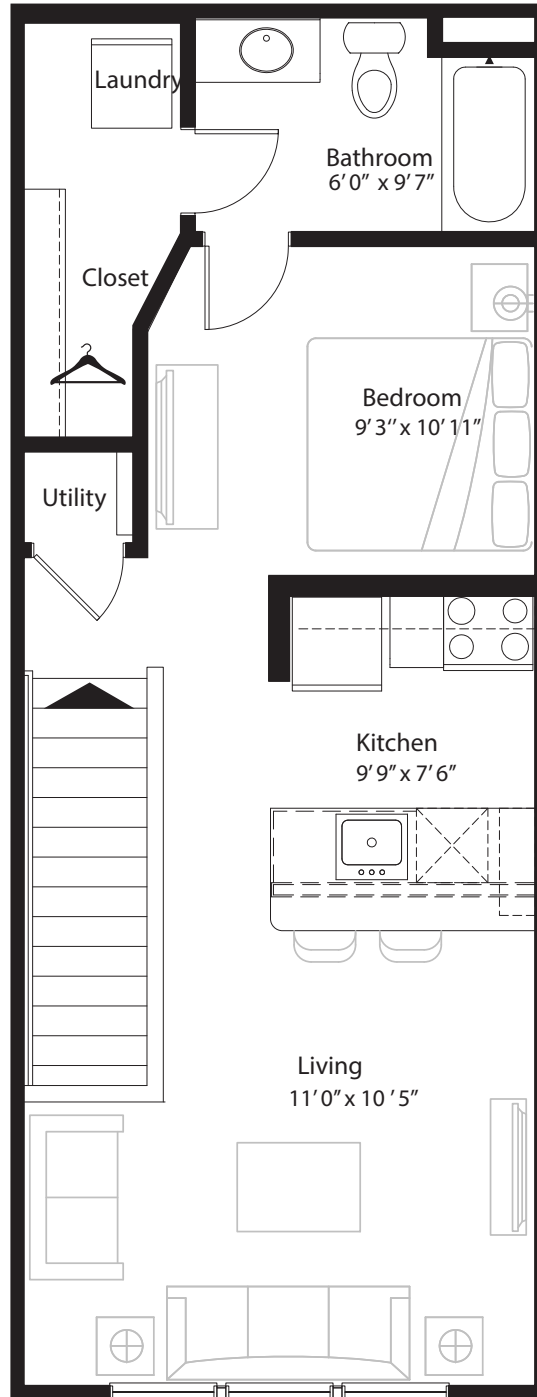

Studio Grand Overlook

2nd level, 1 bedroom, 1 bath - 623sq. ft.

This floor plan representation is not to scale and all dimensions are approximate. Final layout and room dimensions are subject to change prior to the delivery of any apartment unit.