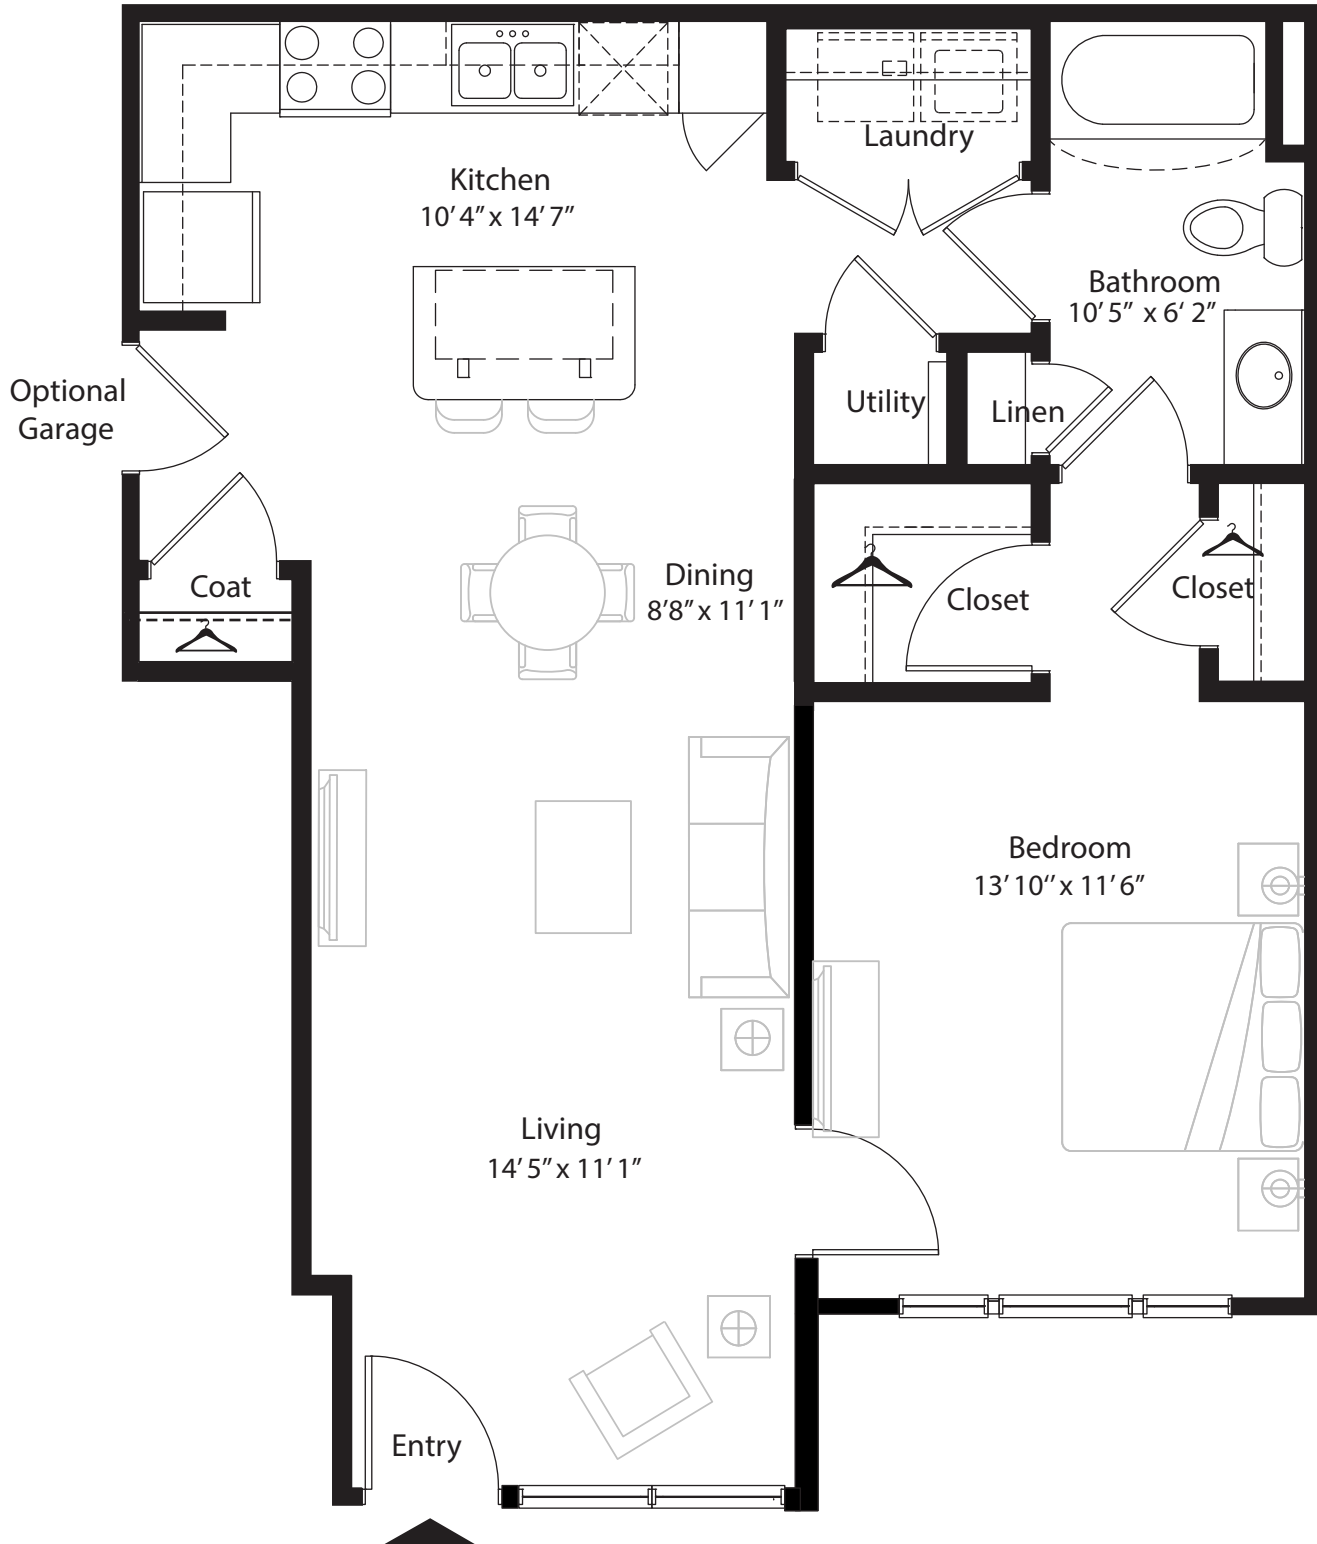

1 BR Designer Courtyard

1st level, 1 bedroom, 1 bath  
797 sq. ft. with 243 sq. ft. patio

This floor plan representation is not to scale and all dimensions are approximate. Final layout and room dimensions are subject to change prior to the delivery of any apartment unit.