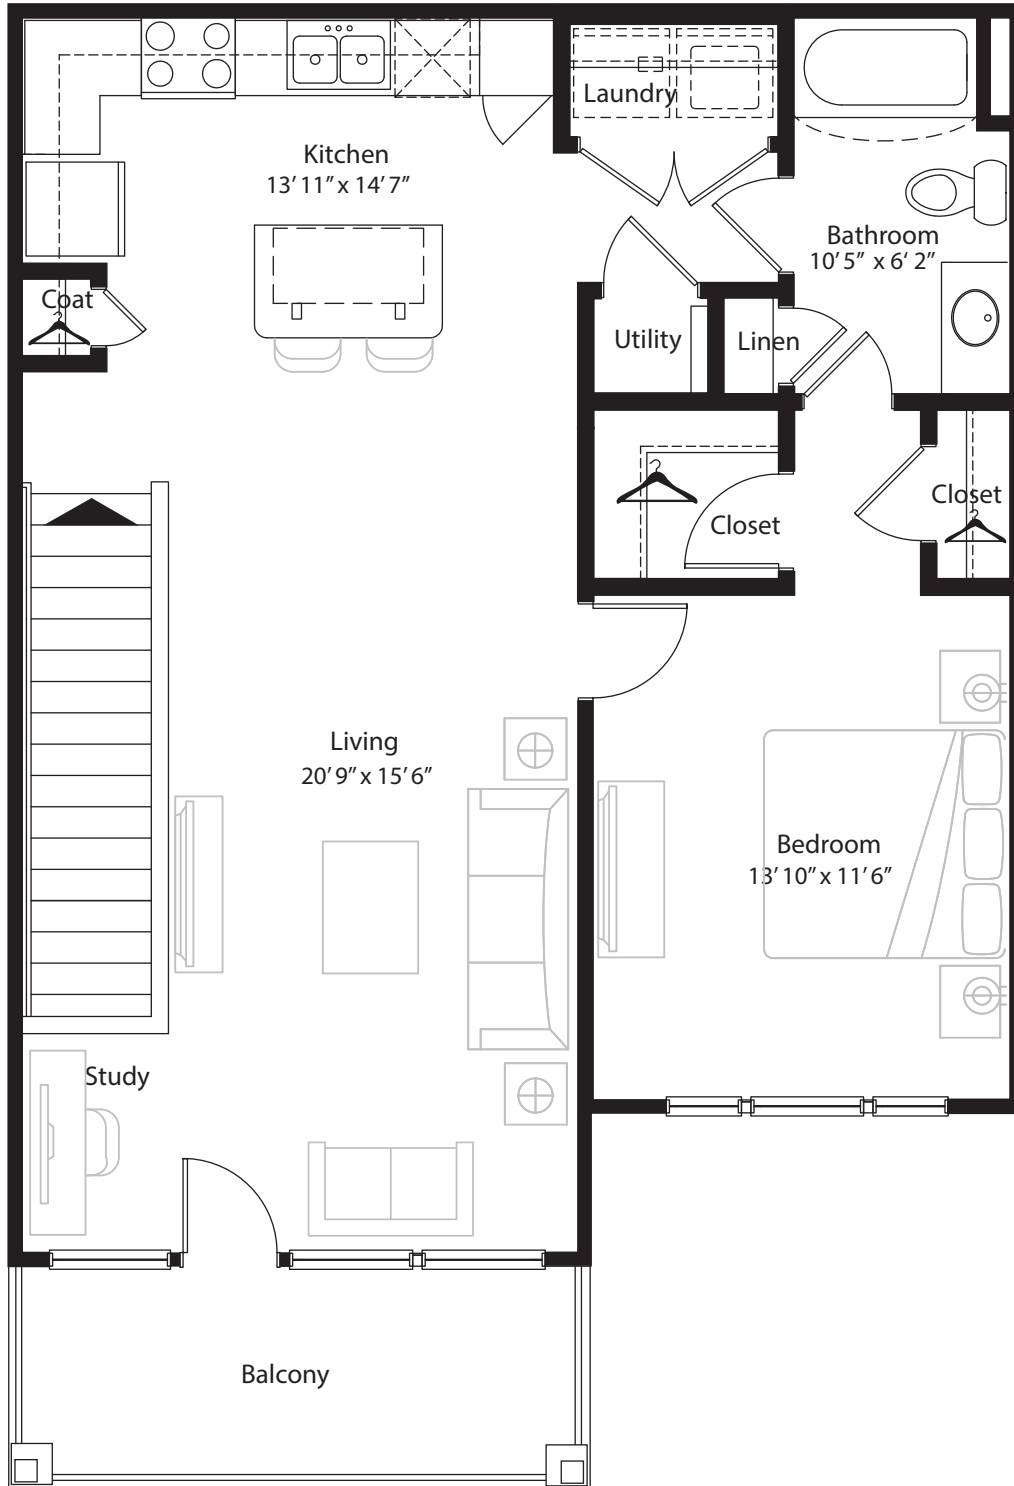

1 BR Designer Overlook

2nd level, 1 bedroom, 1 bath - 907 sq. ft. with 88 sq. ft. balcony

This floor plan representation is not to scale and all dimensions are approximate. Final layout and room dimensions are subject to change prior to the delivery of any apartment unit.