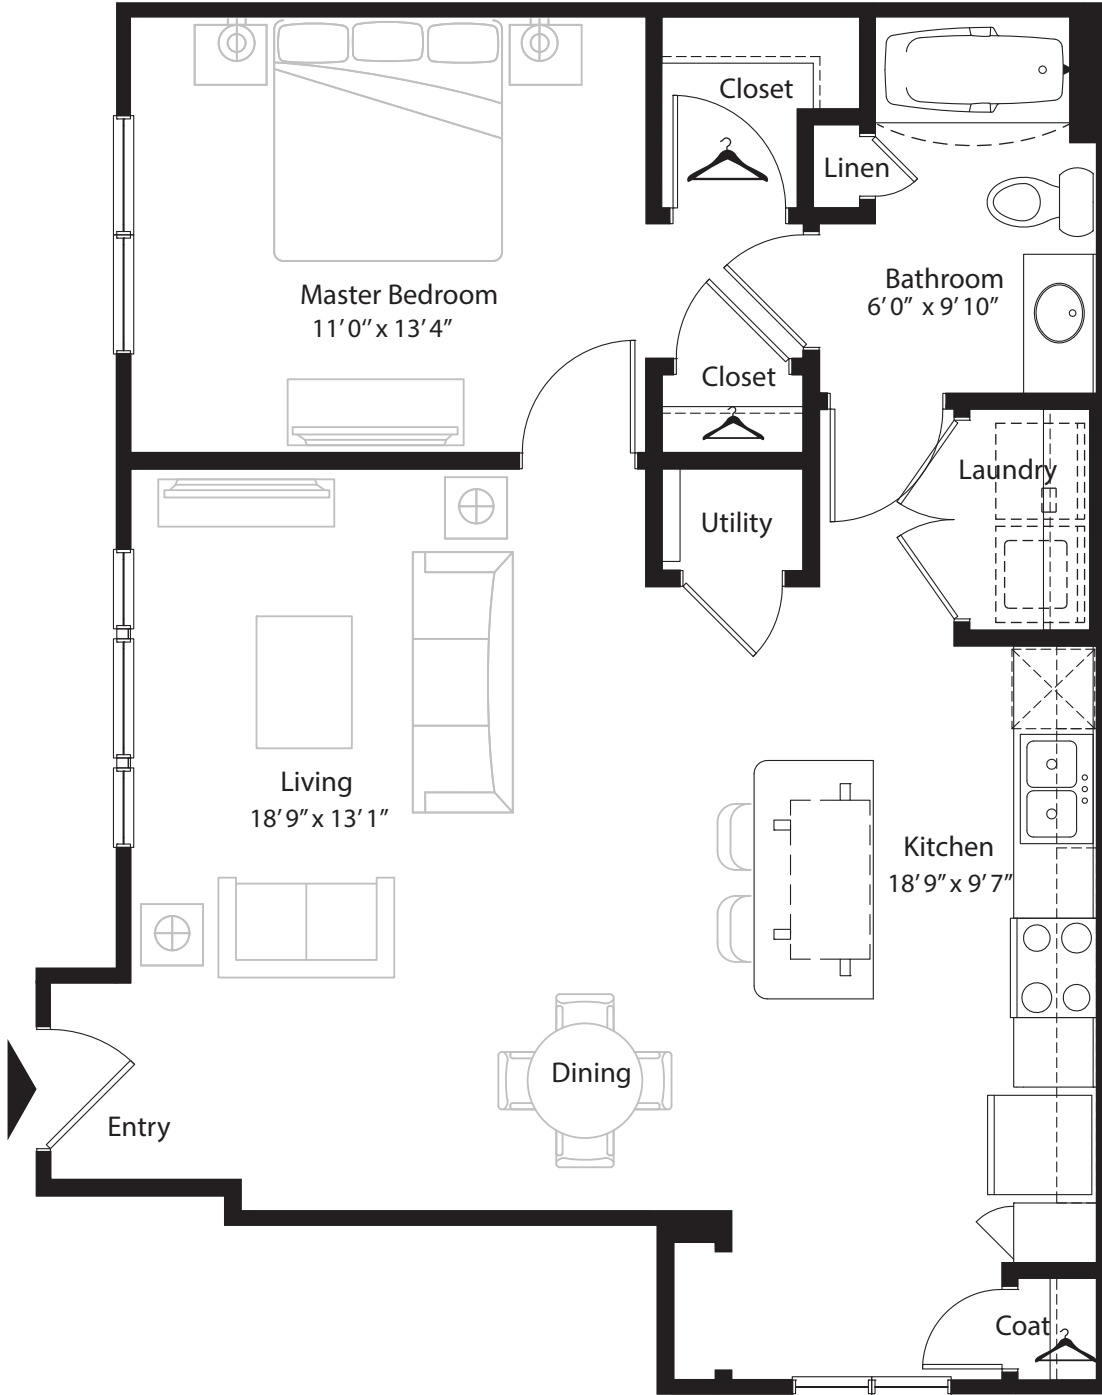

1 Bedroom Grand Courtyard

1st level, 1 bedroom, 1 bath - 830 sq. ft. with 154 sq. ft. patio

This floor plan representation is not to scale and all dimensions are approximate. Final layout and room dimensions are subject to change prior to the delivery of any apartment unit.