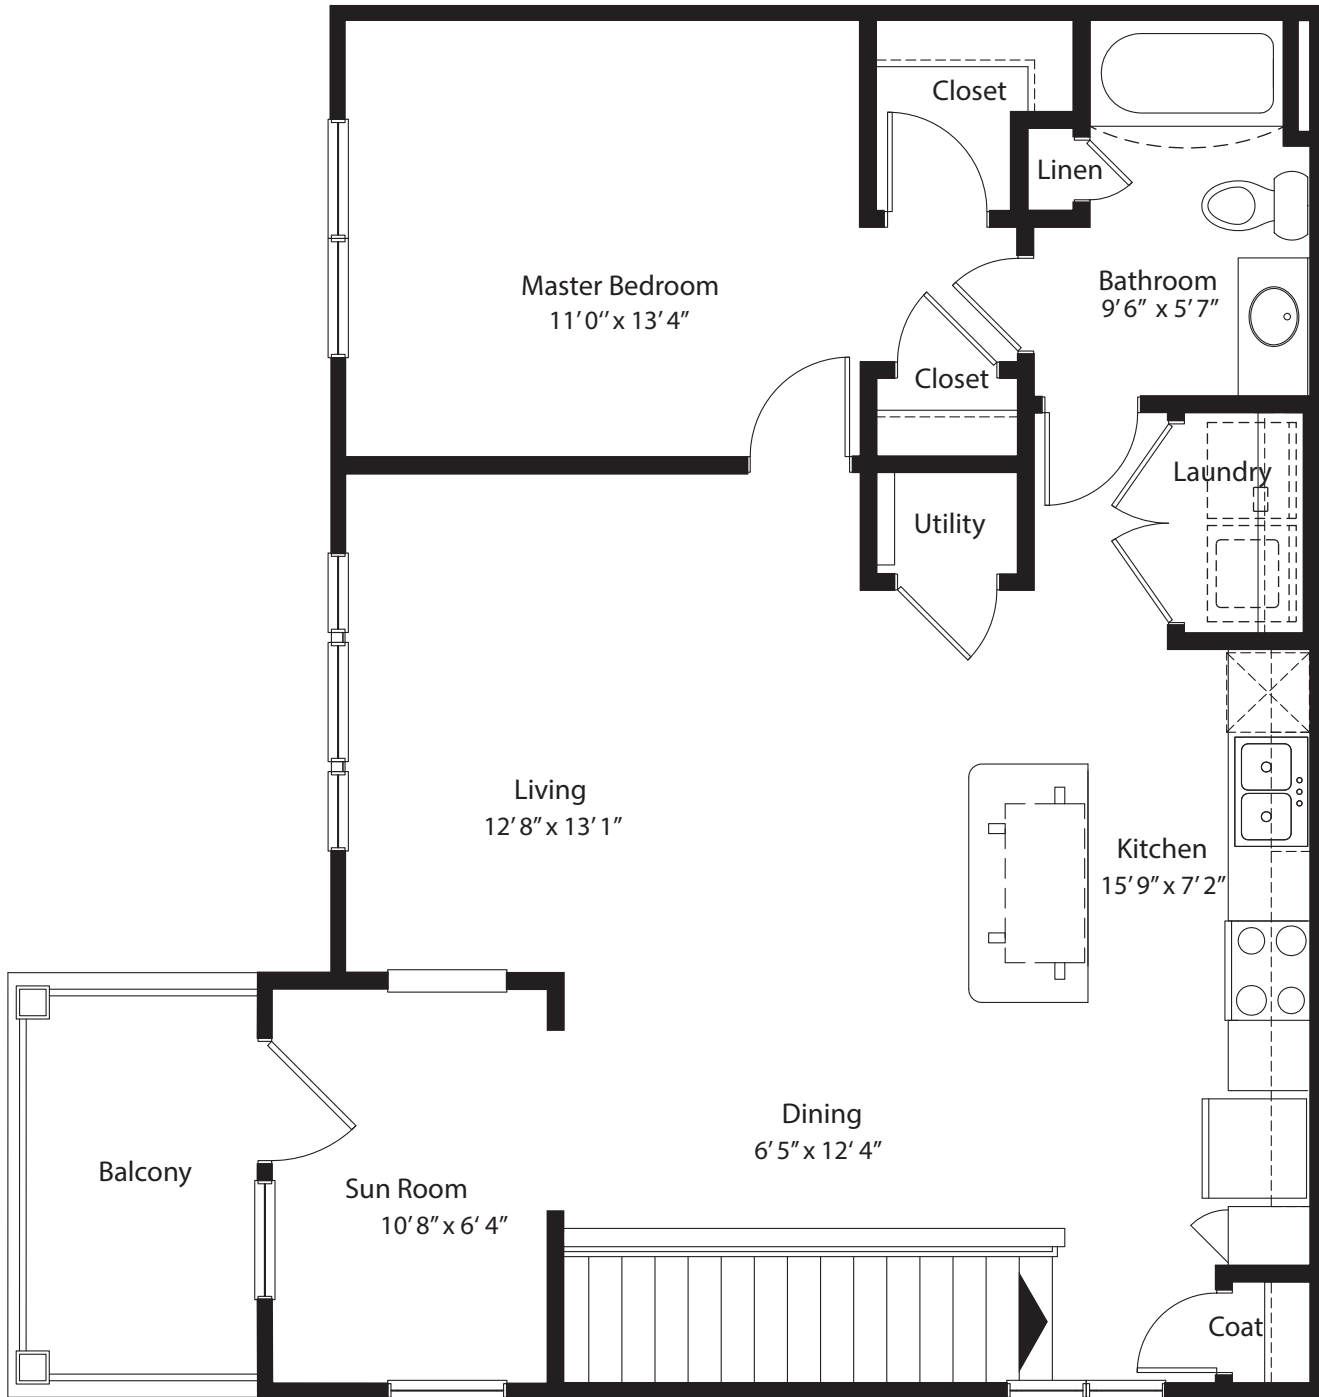

1 Bedroom Grand Overlook

2nd level, 1 bedroom, 1 bath - 933 sq. ft. with 64 sq. ft. balcony

This floor plan representation is not to scale and all dimensions are approximate. Final layout and room dimensions are subject to change prior to the delivery of any apartment unit.