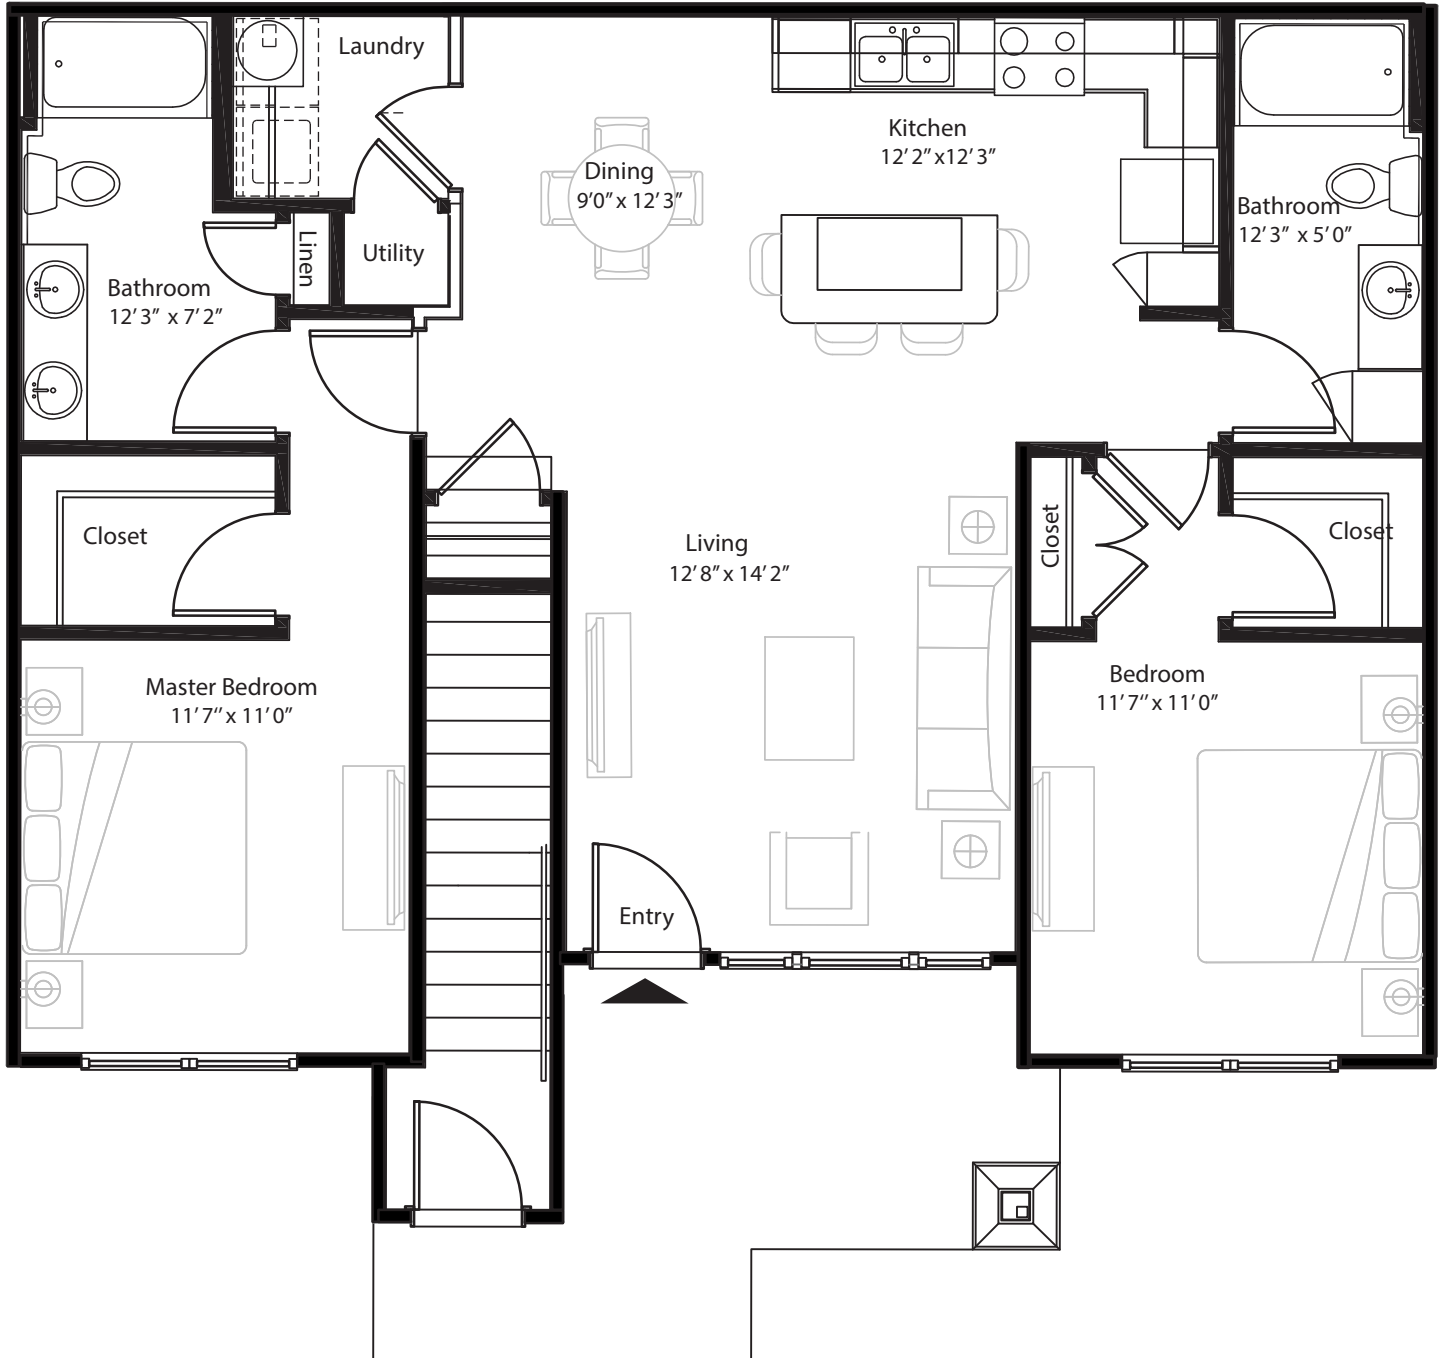

2 BR Grand Courtyard

1st level, 2 bedroom, 2 bath
1,088 sq. ft. with 142 sq. ft. patio

This floor plan representation is not to scale and all dimensions are approximate. Final layout and room dimensions are subject to change prior to the delivery of any apartment unit.