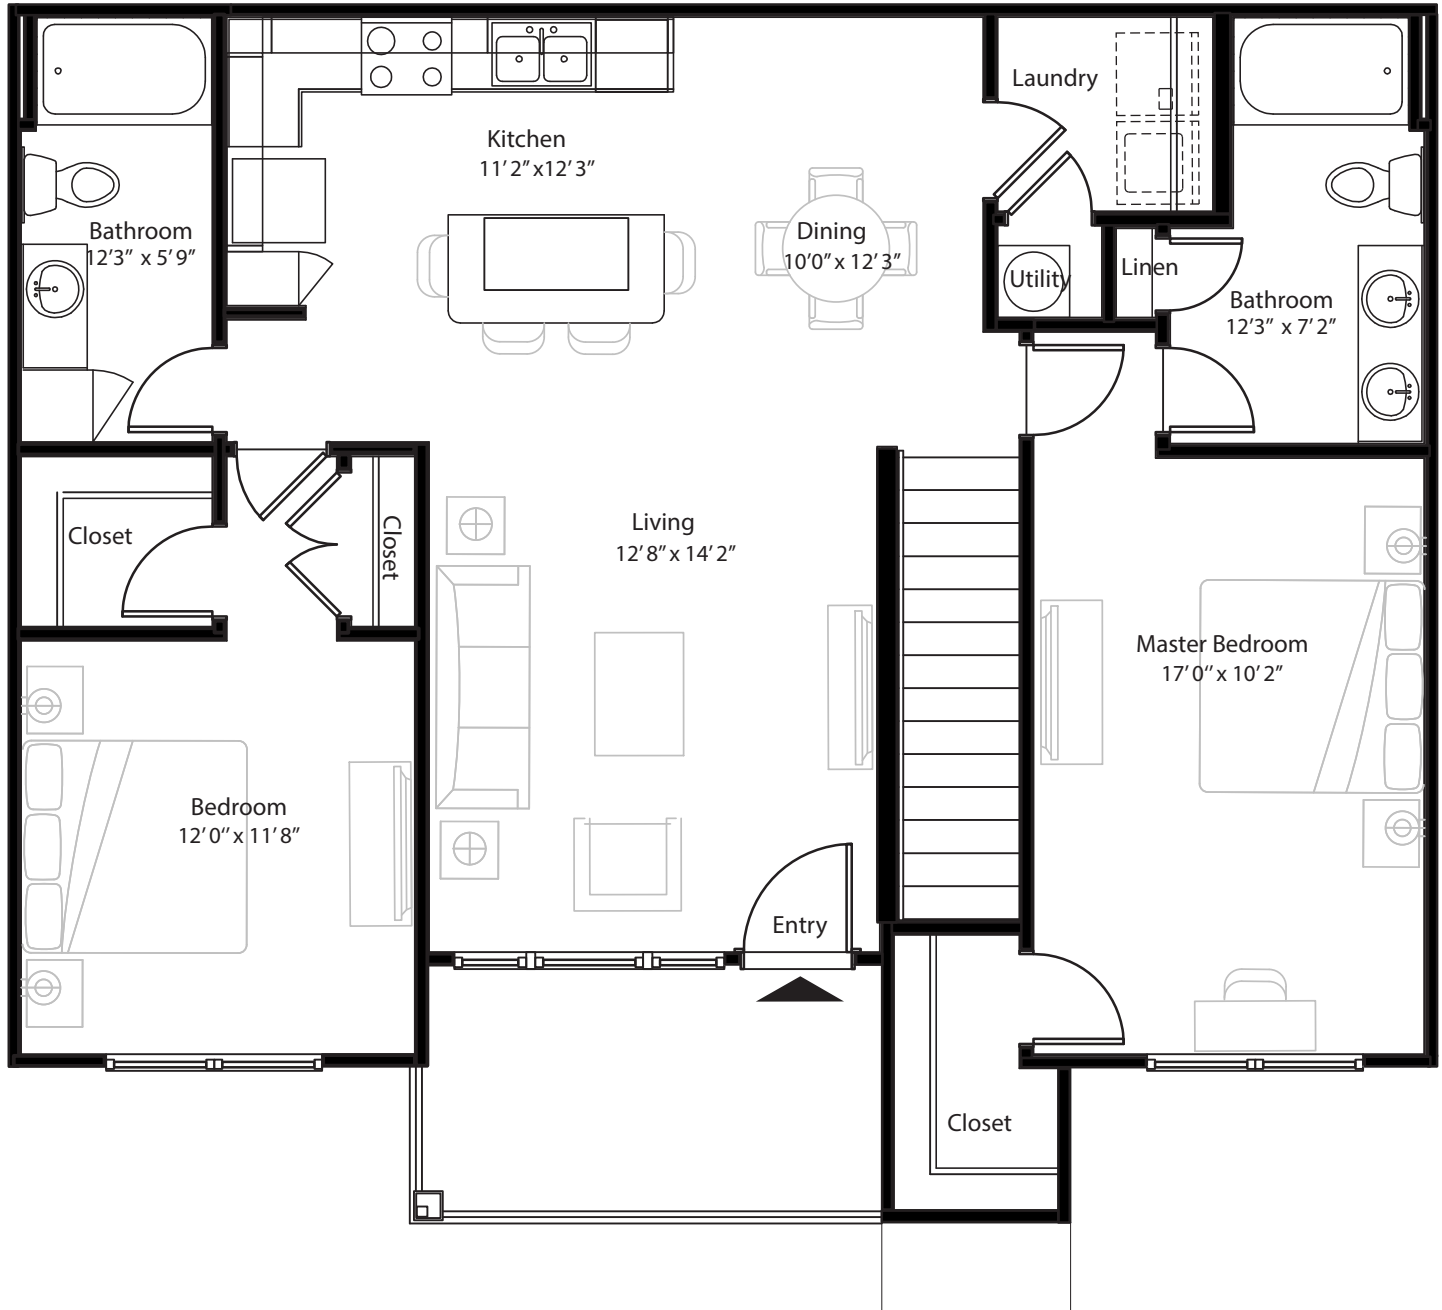

2 BR Grand Overlook

2nd level, 2 bedroom, 2 bath  
1,202 sq. ft. with 92 sq. ft. patio

This floor plan representation is not to scale and all dimensions are approximate. Final layout and room dimensions are subject to change prior to the delivery of any apartment unit.