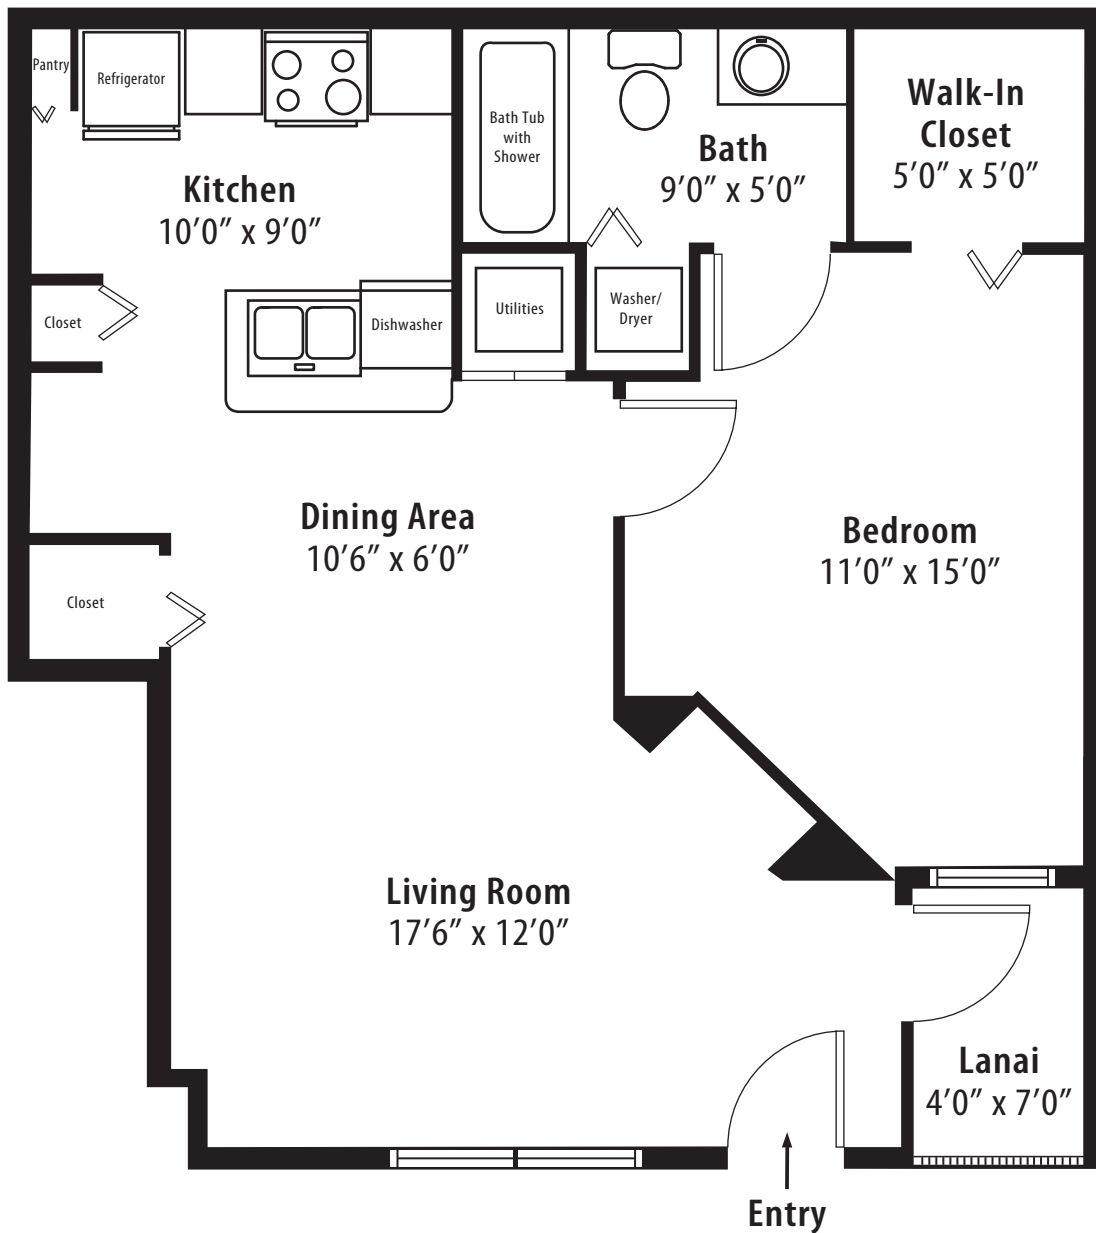

## 1BR Designer Courtyard

1st level, 1 bedroom, 1 bath • 688 sq. ft.\*

This floor plan representation is not to scale and all dimensions are approximate. Final layout and room dimensions are subject to change prior to the delivery of any apartment unit.

\* Includes approximately 660 square feet of air conditioned comfort plus a 28 square foot lanai. r1 2010