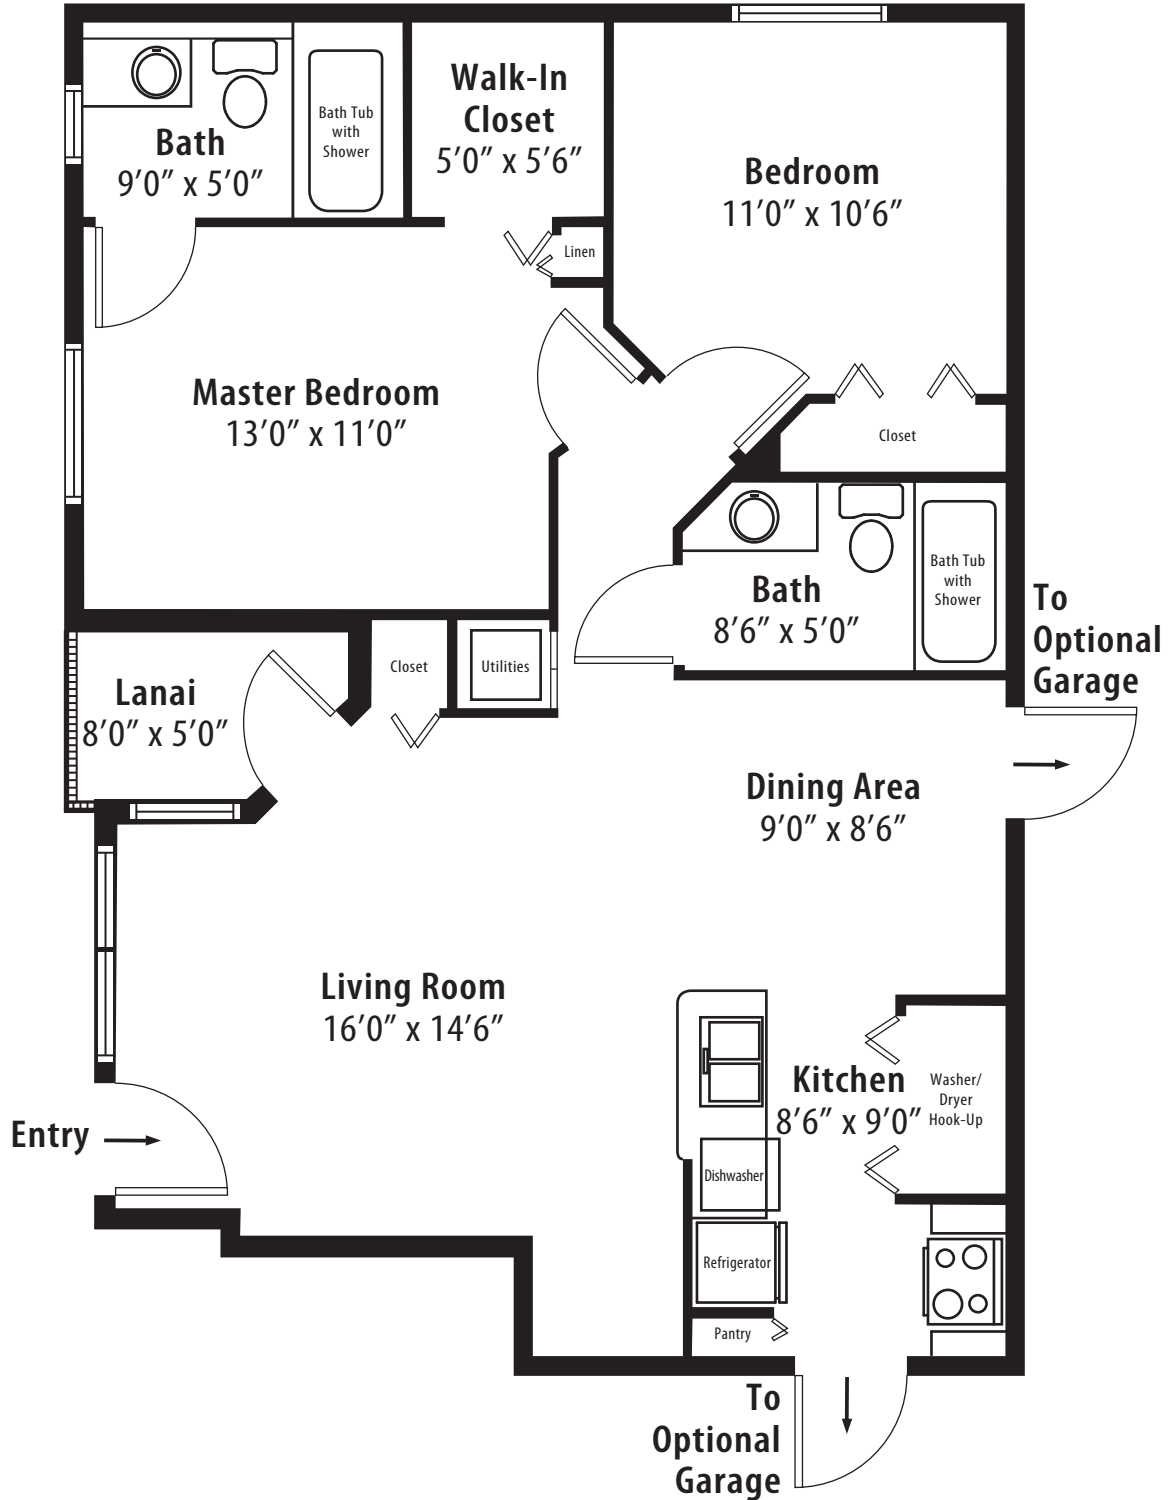

2BR Designer Courtyard

1st level, 2 bedroom, 2 bath • 968 sq. ft.*

This floor plan representation is not to scale and all dimensions are approximate. Final layout and room dimensions are subject to change prior to the delivery of any apartment unit.

* Includes approximately 928 square feet of air conditioned comfort plus a 40 square foot lanai. r1 2010