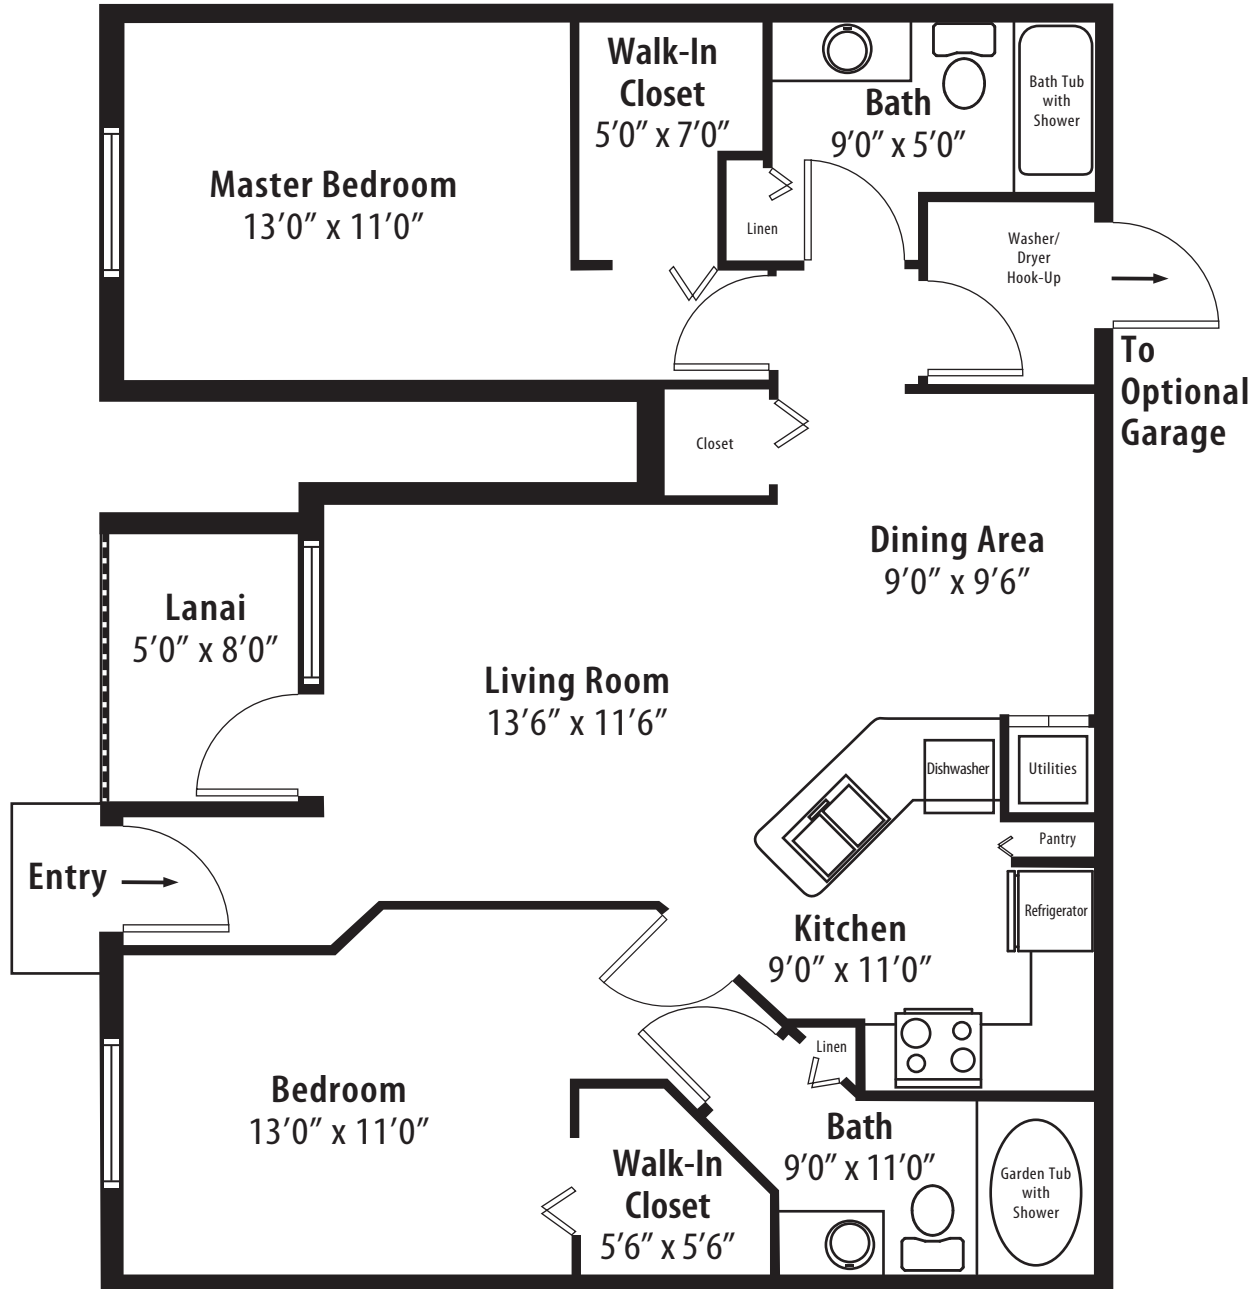

2BR Grand Courtyard

1st level, 2 bedroom, 2 bath • 1,052 sq. ft.*

This floor plan representation is not to scale and all dimensions are approximate. Final layout and room dimensions are subject to change prior to the delivery of any apartment unit.

* Includes approximately 1,012 square feet of air conditioned comfort plus a 40 square foot lanai. r1 2010