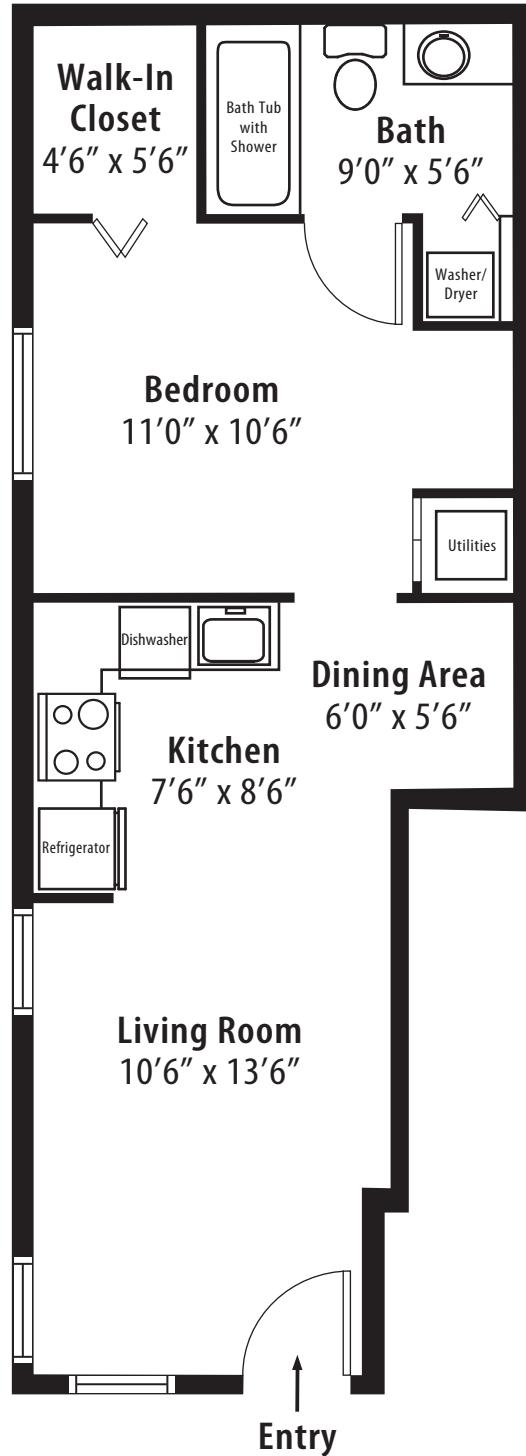

**Studio Designer Courtyard**

1st level, studio, 1 bath • 513 sq. ft.

This floor plan representation is not to scale and all dimensions are approximate. Final layout and room dimensions are subject to change prior to the delivery of any apartment unit. r1 2010