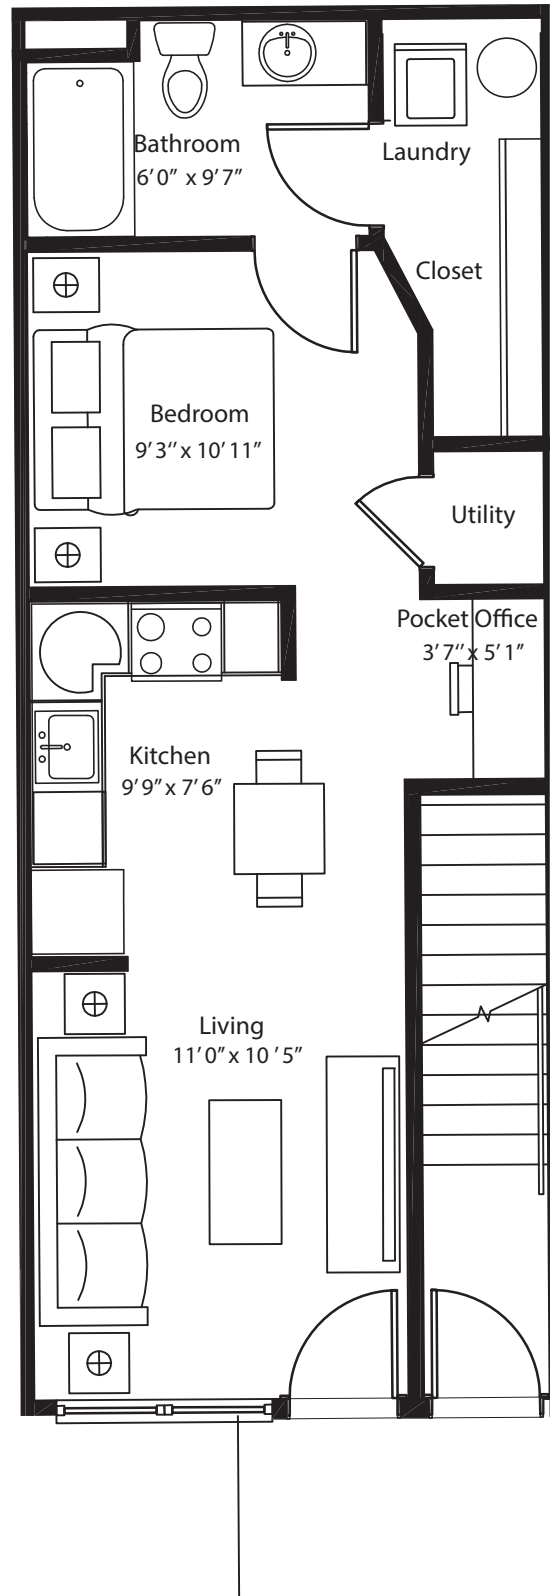

## Studio Designer Courtyard 1st level, 1 bedroom, 1 bath - 523sq. ft.

This floor plan representation is not to scale and all dimensions are approximate. Final layout and room dimensions are subject to change prior to the delivery of any apartment unit.