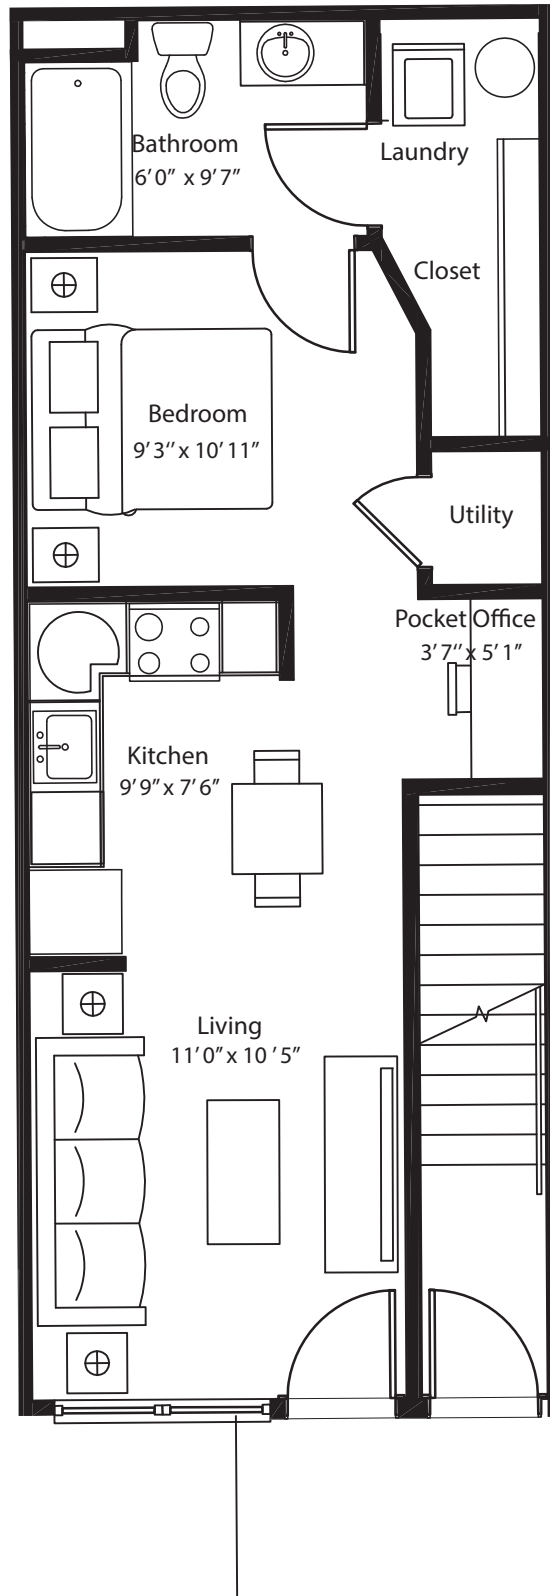

Studio Designer Courtyard 1st level, 1 bedroom, 1 bath - 523sq. ft.

This floor plan representation is not to scale and all dimensions are approximate. Final layout and room dimensions are subject to change prior to the delivery of any apartment unit.