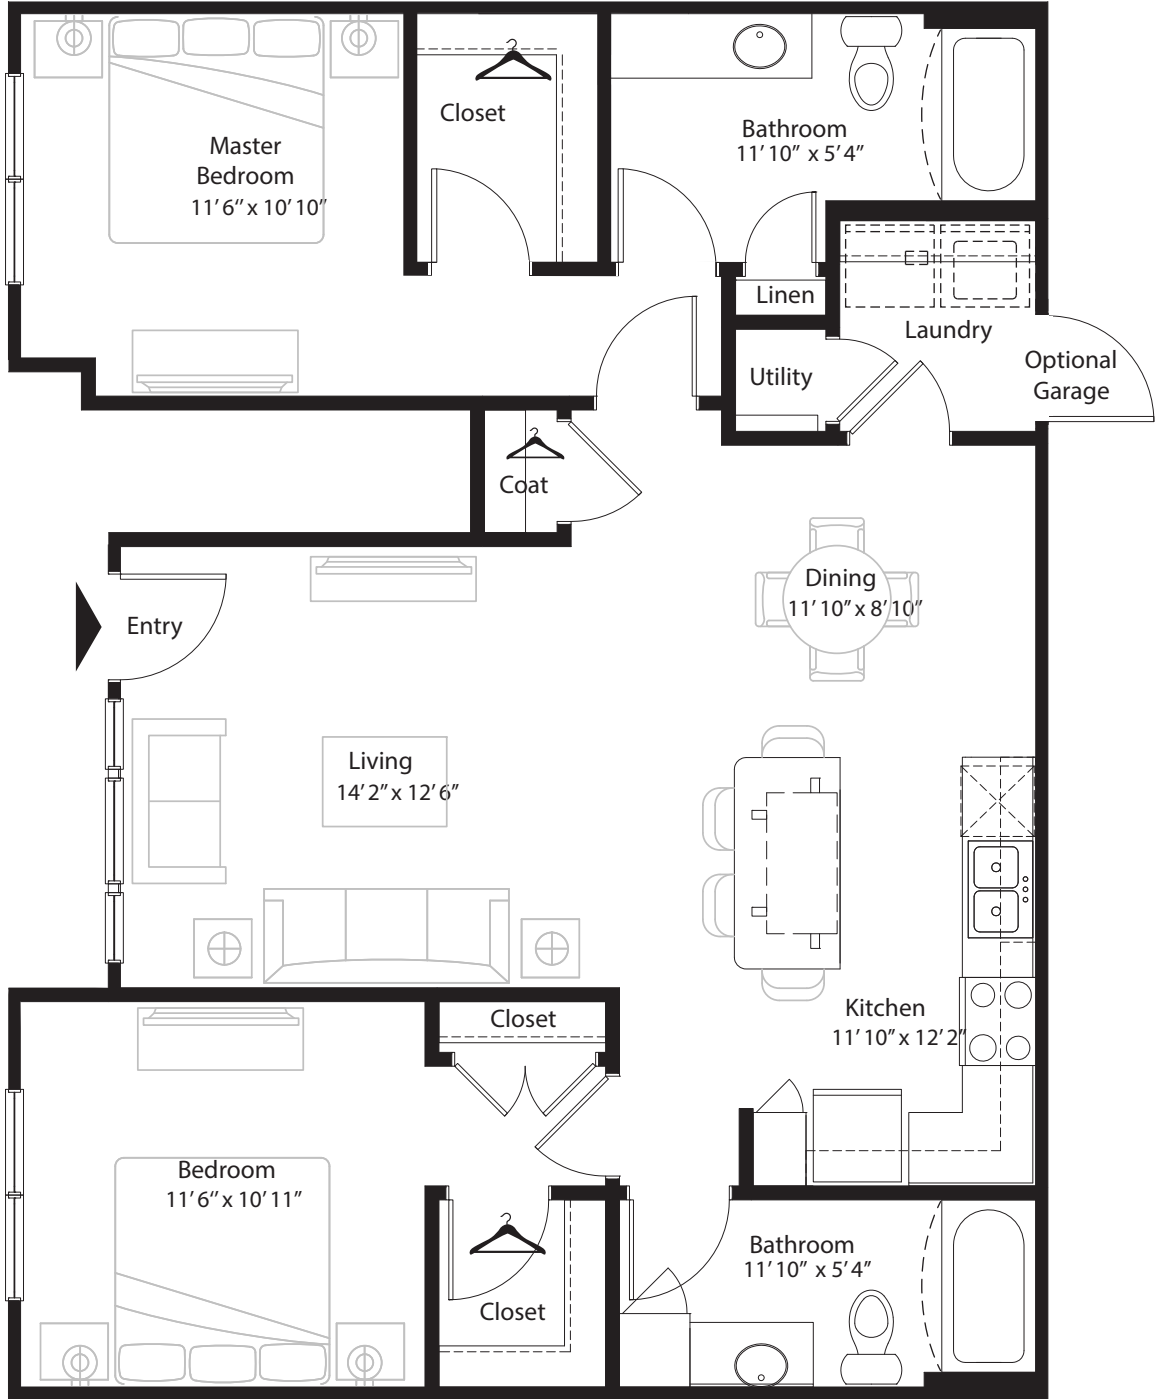

2 Bedroom Grand Courtyard

1st level, 2 bedroom, 2 bath - 1,088sq. ft. with 70 sq. ft. patio

This floor plan representation is not to scale and all dimensions are approximate. Final layout and room dimensions are subject to change prior to the delivery of any apartment unit.