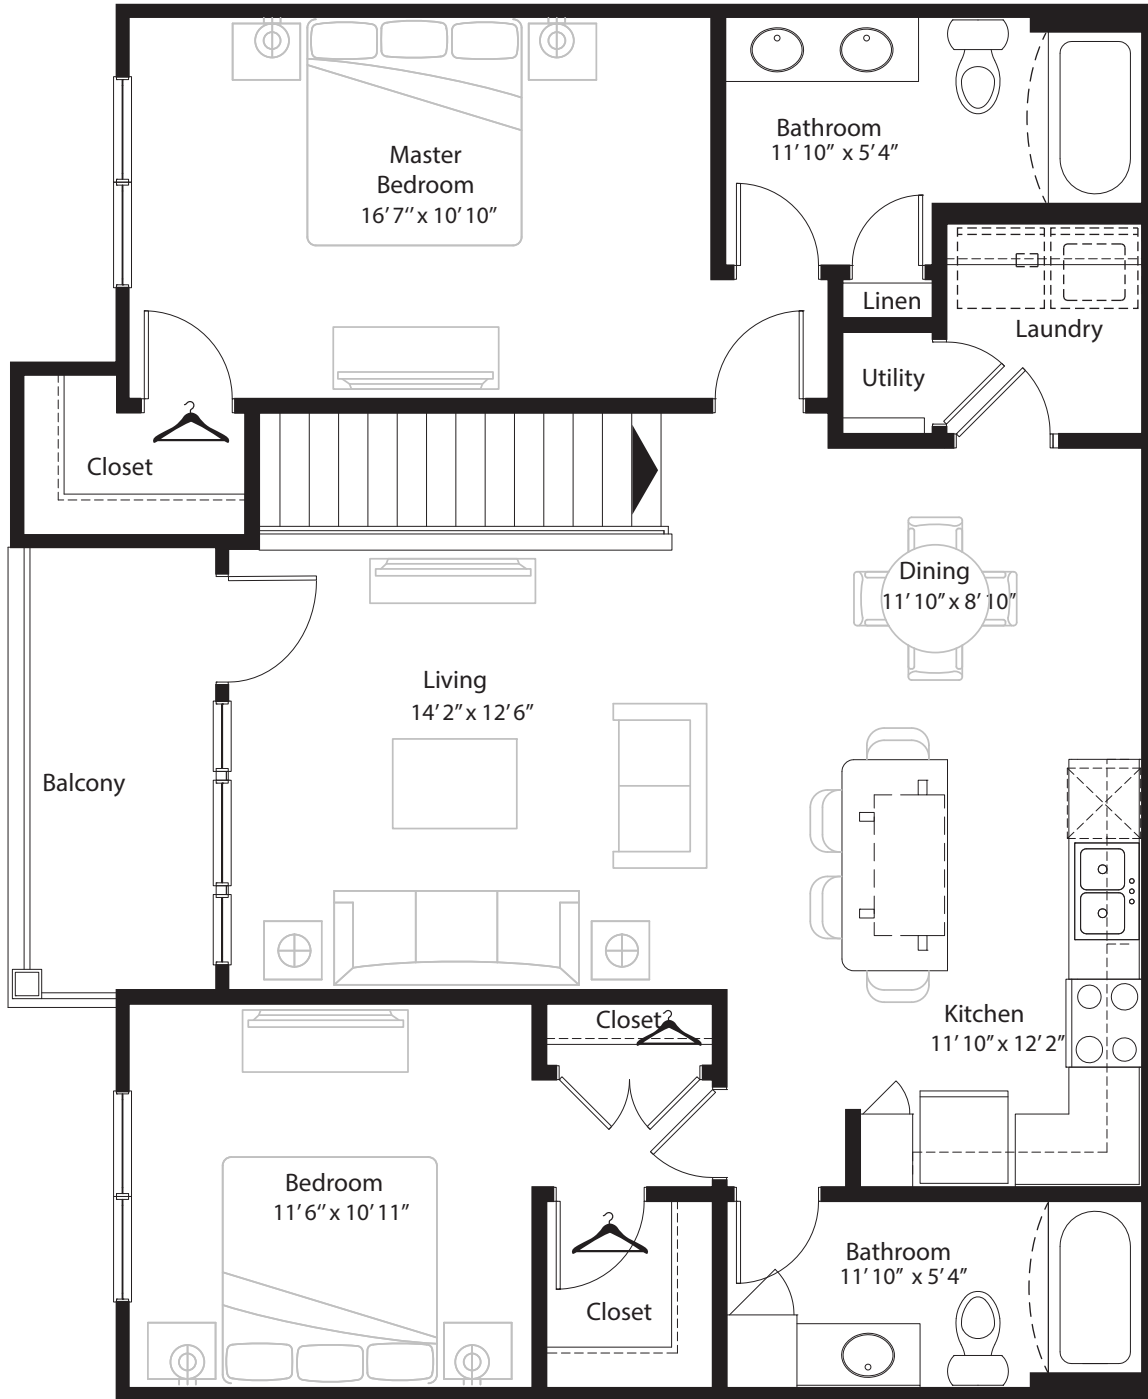

2 Bedroom Grand Overlook

2nd level, 2 bedroom, 2 bath - 1,185 sq. ft. with 70 sq. ft. balcony

This floor plan representation is not to scale and all dimensions are approximate. Final layout and room dimensions are subject to change prior to the delivery of any apartment unit.