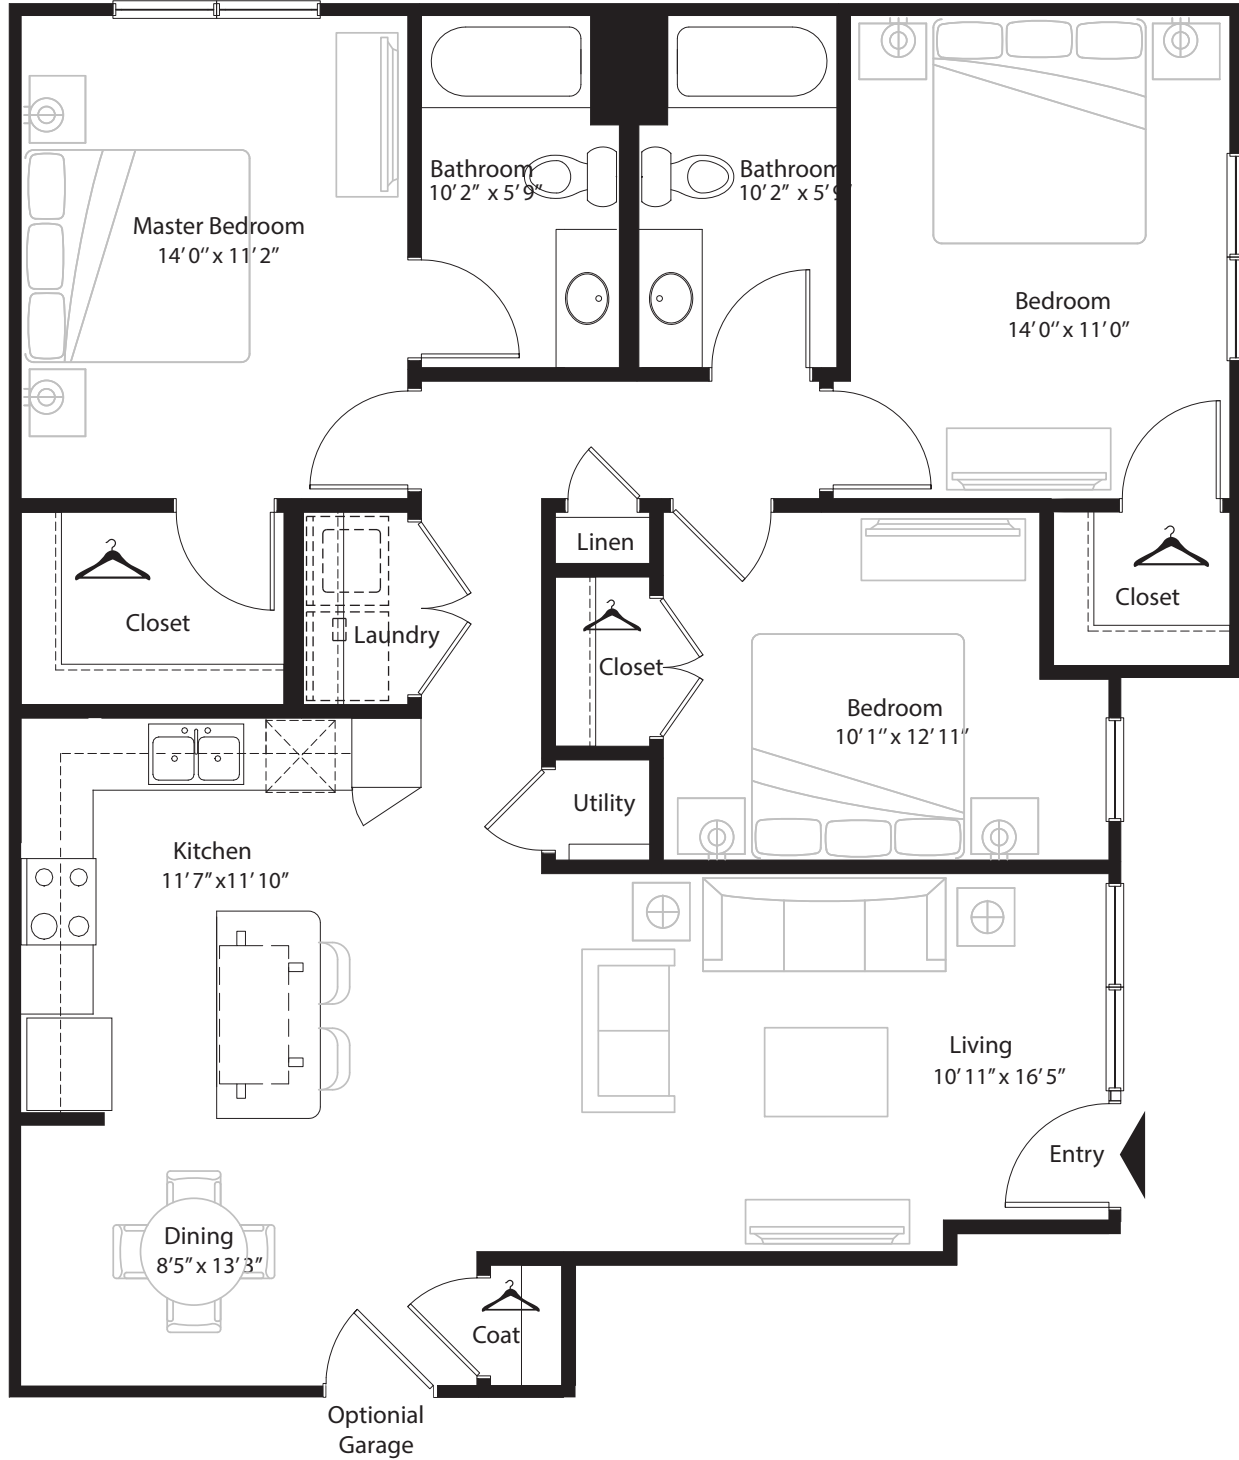

3 BR Grand Courtyard

1st level, 3 bedroom, 2 bath - 1,334 sq. ft. with 87 sq. ft. patio

This floor plan representation is not to scale and all dimensions are approximate. Final layout and room dimensions are subject to change prior to the delivery of any apartment unit.