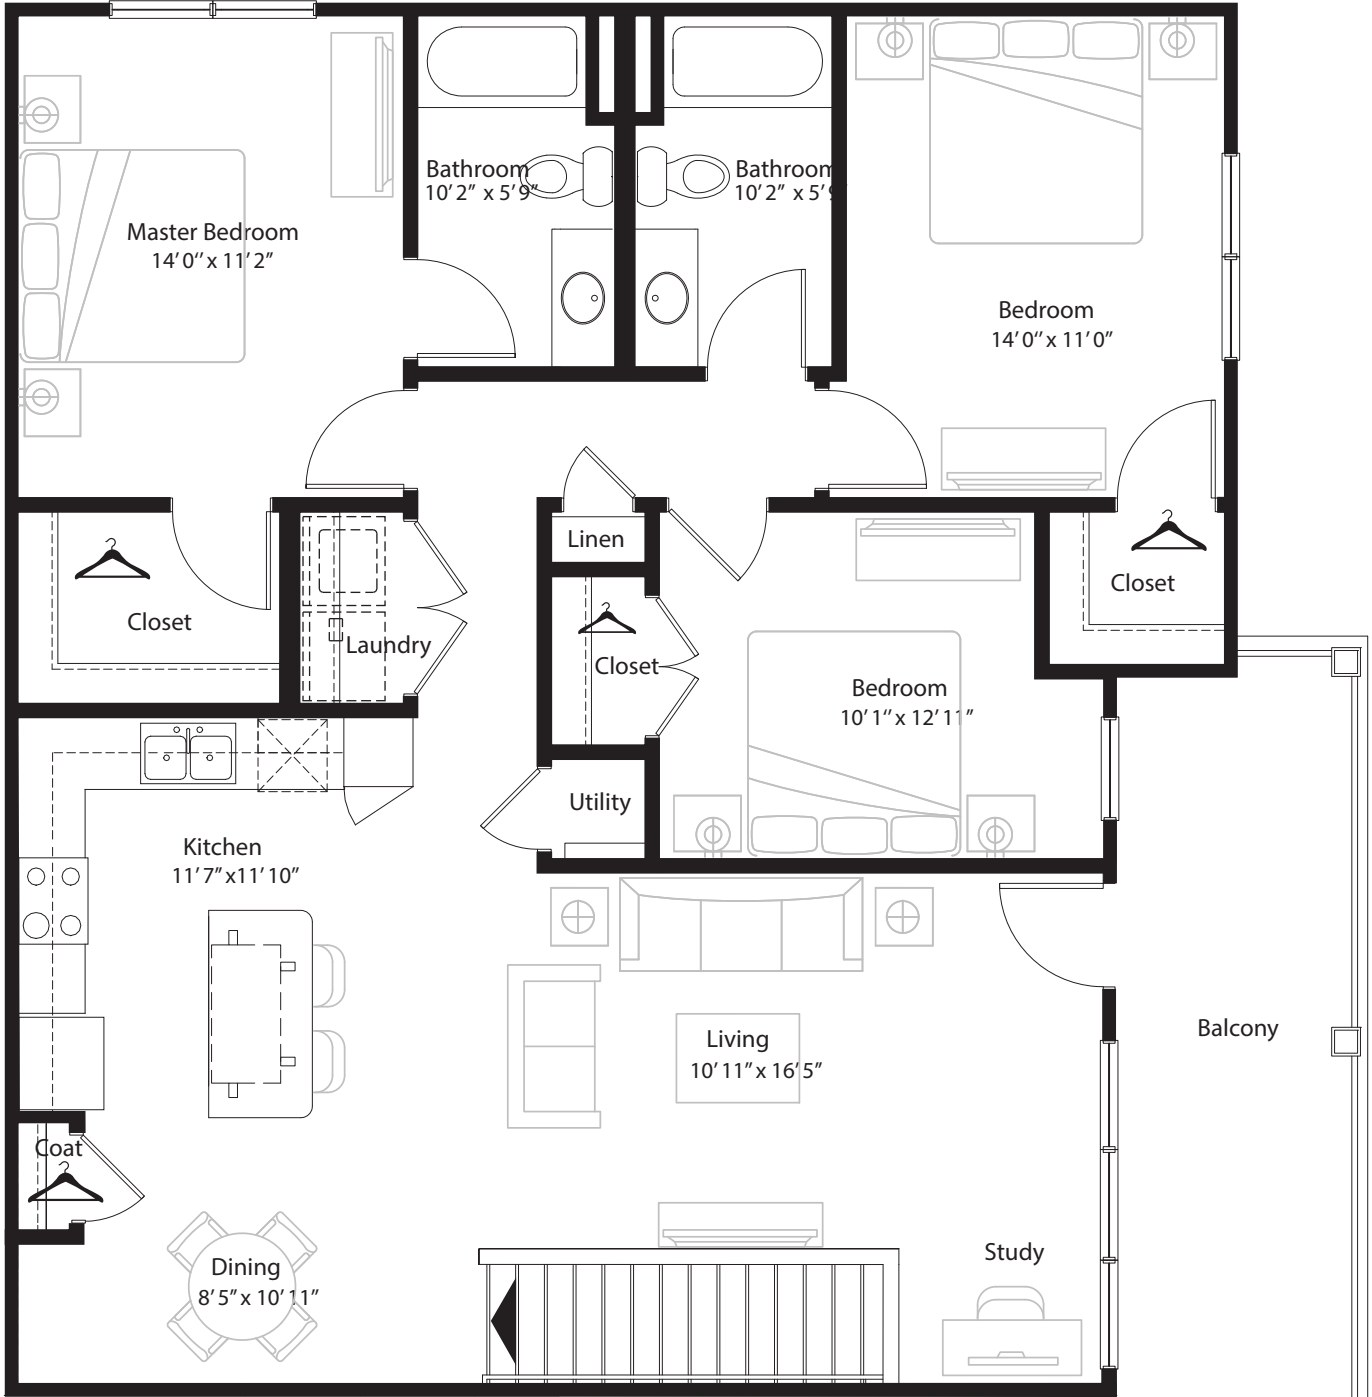

## 3 BR Grand Overlook

2nd level, 3 bedroom, 2 bath - 1,430 sq. ft. with 75 sq. ft. balcony

This floor plan representation is not to scale and all dimensions are approximate. Final layout and room dimensions are subject to change prior to the delivery of any apartment unit.