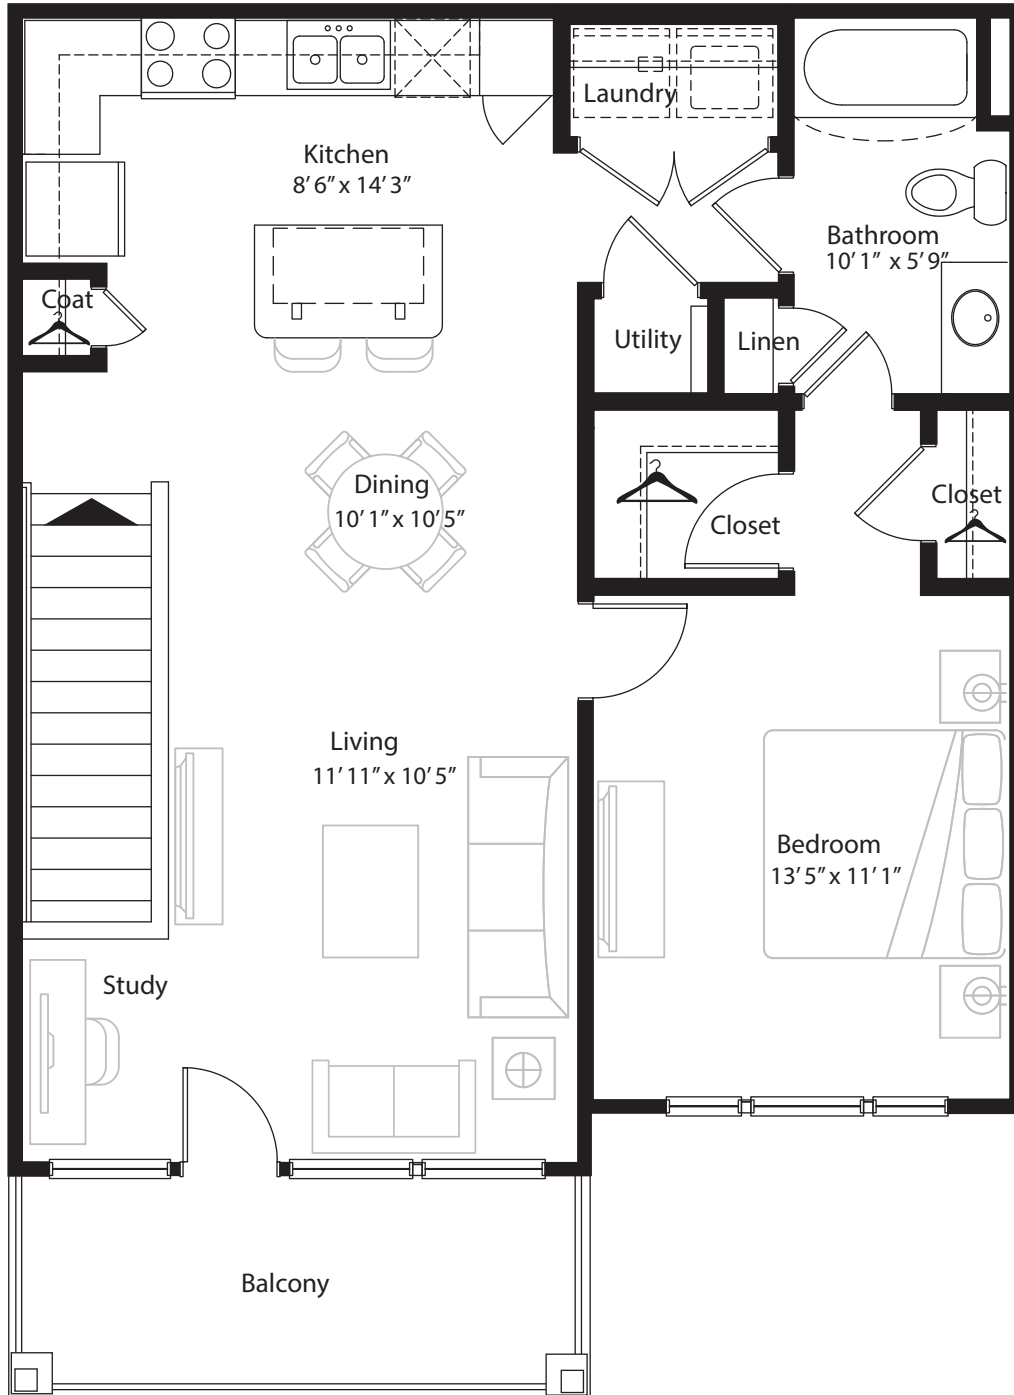

1 BR Designer Overlook 2nd level, 1 bedroom, 1 bath - 857 sq. ft. with 86 sq. ft. balcony

This floor plan representation is not to scale and all dimensions are approximate. Final layout and room dimensions are subject to change prior to the delivery of any apartment unit.