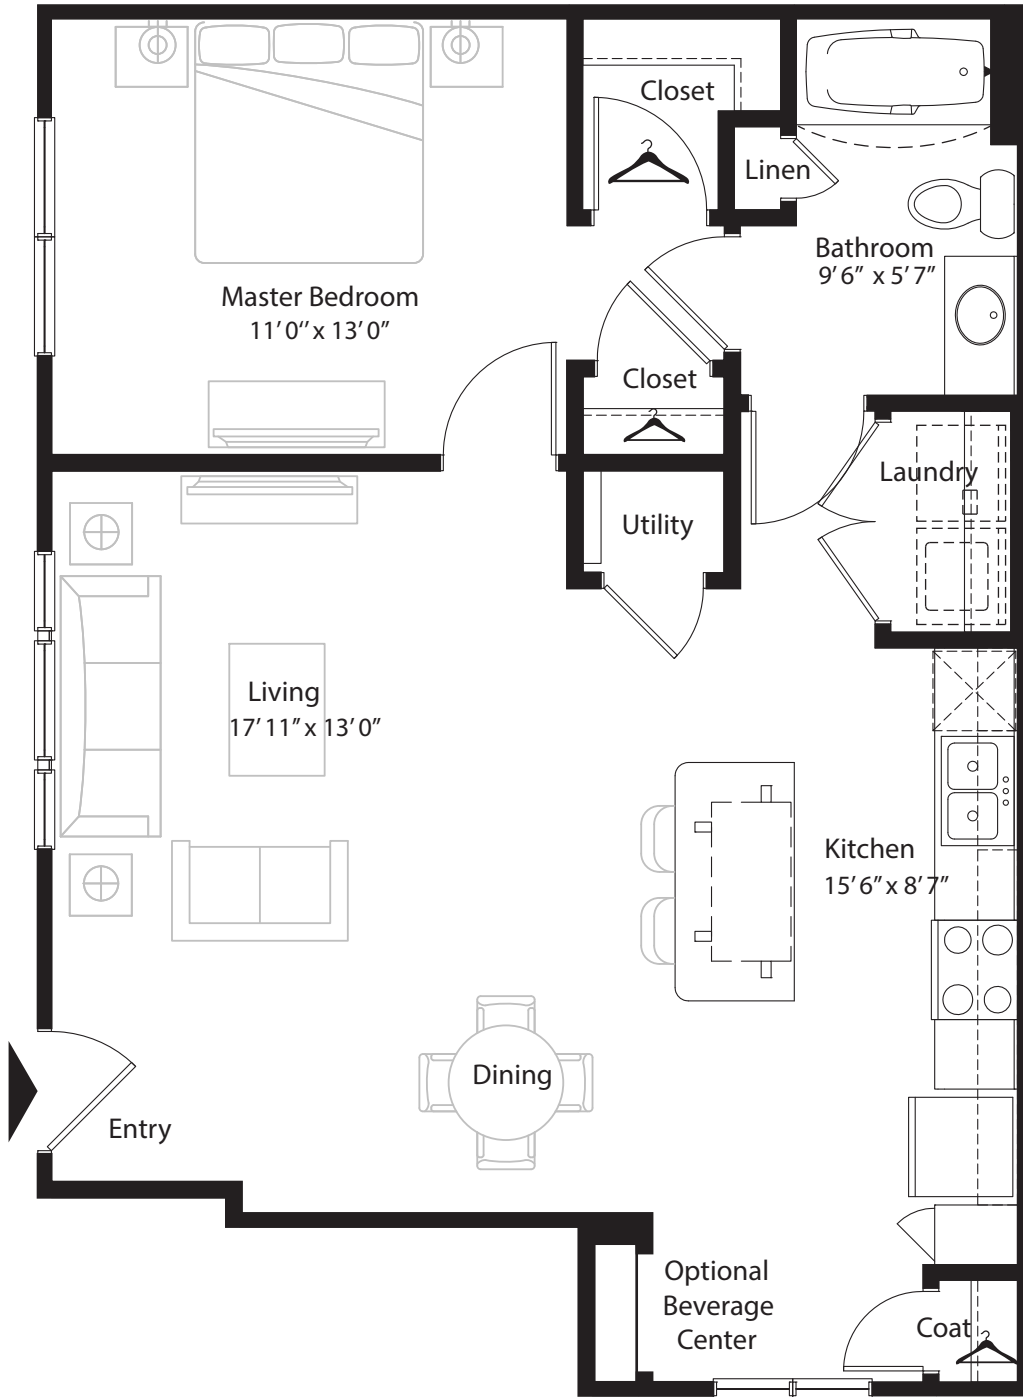

## 1 Bedroom Grand Courtyard 1st level, 1 bedroom, 1 bath - 816 sq. ft. with 65 sq. ft. patio

This floor plan representation is not to scale and all dimensions are approximate. Final layout and room dimensions are subject to change prior to the delivery of any apartment unit.