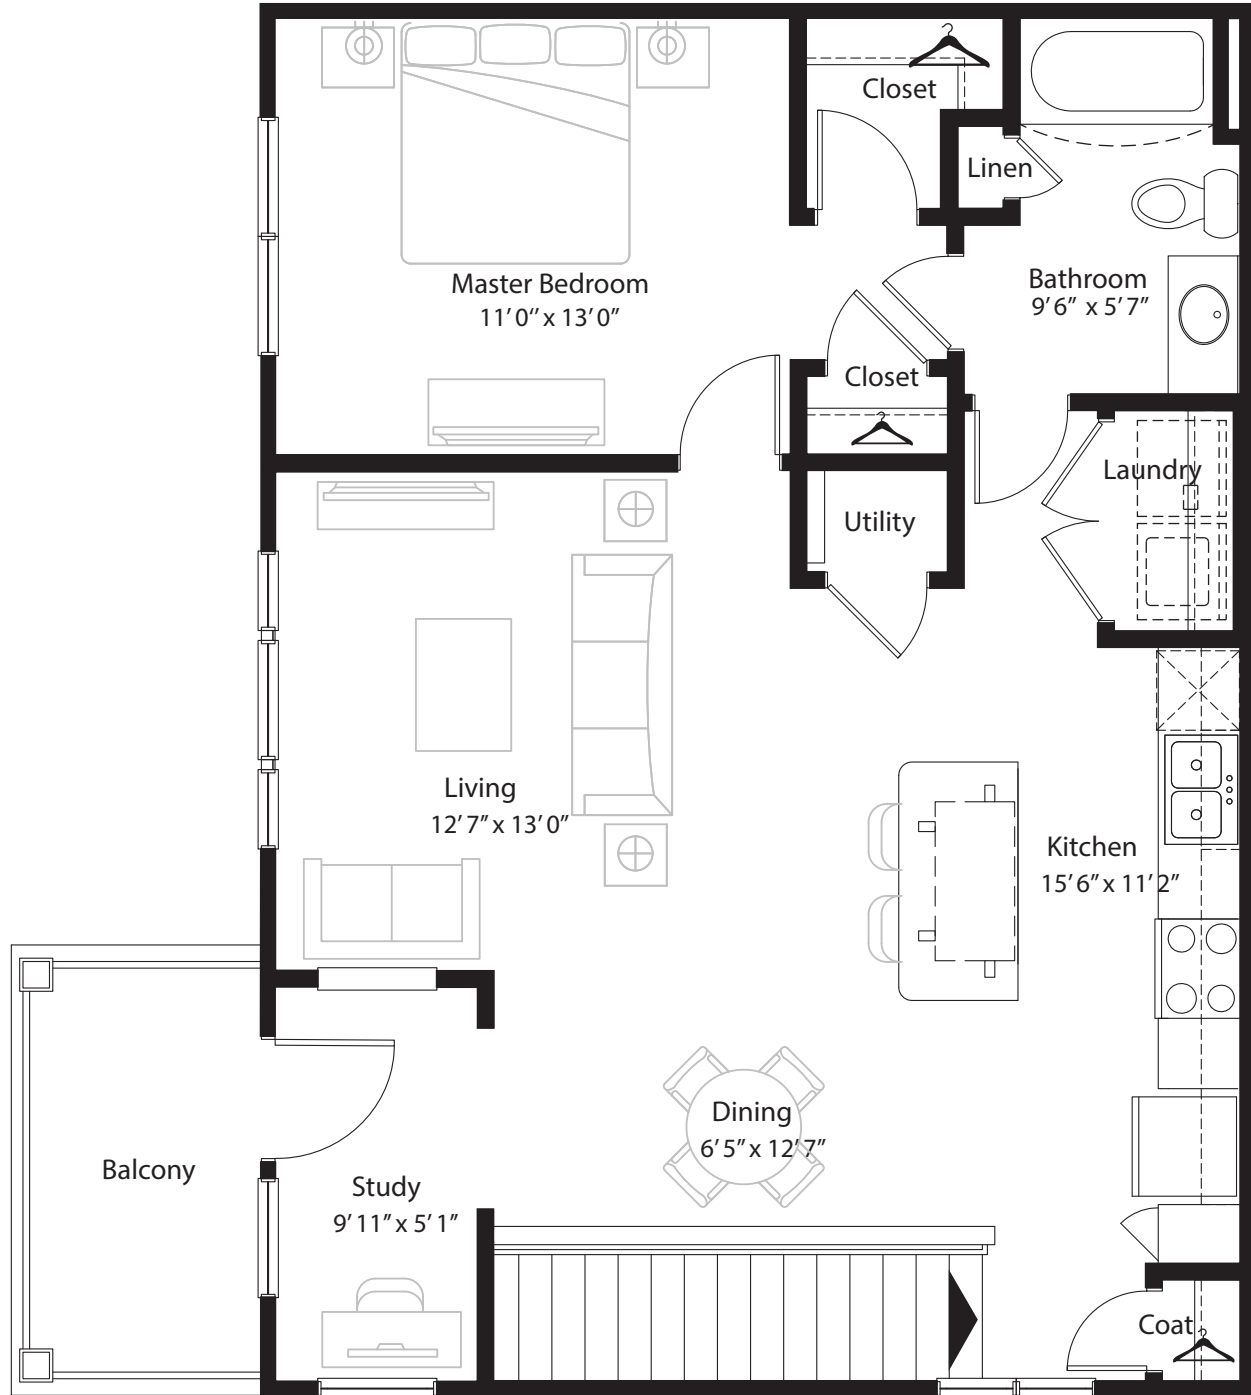

1 Bedroom Grand Overlook

2nd level, 1 bedroom, 1 bath - 909 sq. ft. with 62 sq. ft. balcony

This floor plan representation is not to scale and all dimensions are approximate. Final layout and room dimensions are subject to change prior to the delivery of any apartment unit.